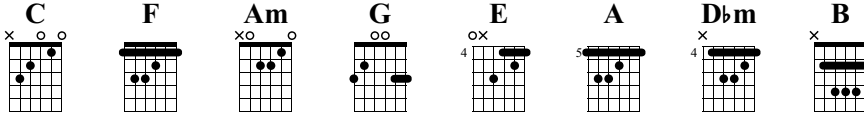

You Are My Sunshine

Fingerstyle Arrangement by GJ Robinson

Jimmie Davis and Charles Mitchell

Standard Tuning - Tempo = Whatever feels good

1. **C**

0 1 3 | 0 1 0 | 0 1 3 | 0 1 0 | 0 1 3 | 0 1 0 | 0 1 3 | 0 1 0

3 0 2 | 3 2 2 | 3 2 2 | 3 2 2 | 3 2 2 | 3 2 2 | 3 2 2 | 3 2 2

You are my sun- night shine, dear, my as on- ly lay sun- sleep- ing, you I ma- ke me dre- amed I

4. **F** **C** **F**

1 5 5 3 1 | 0 (0) (0) | 1 1 3 0 | 6 1 5 5 3 1