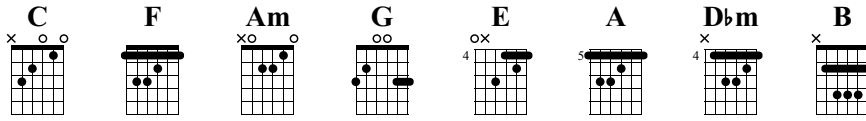

You Are My Sunshine

Fingerstyle Arrangement by GJ Robinson

Jimmie Davis and Charles Mitchell

Standard Tuning - Tempo = Whatever feels good

1. **C** **H** **H**

You are my sun- night shine, dear, my as on- I ly lay sun- sleep- shine, ing, you ma- ke me dre- amed I

0 1 3 | 0 1 0 | 0 1 3 0 | 1 1 1 1 3 0

3 0 2 | 3 2 2 3 2 | 3 2 2 3 2 | 3 2 2 3 2 3

4. **F** **C** **H** **F**

hap- held py, you, when times are my grey, arms, you'll ne- ver a- know woke dear, dear, how much I mis-