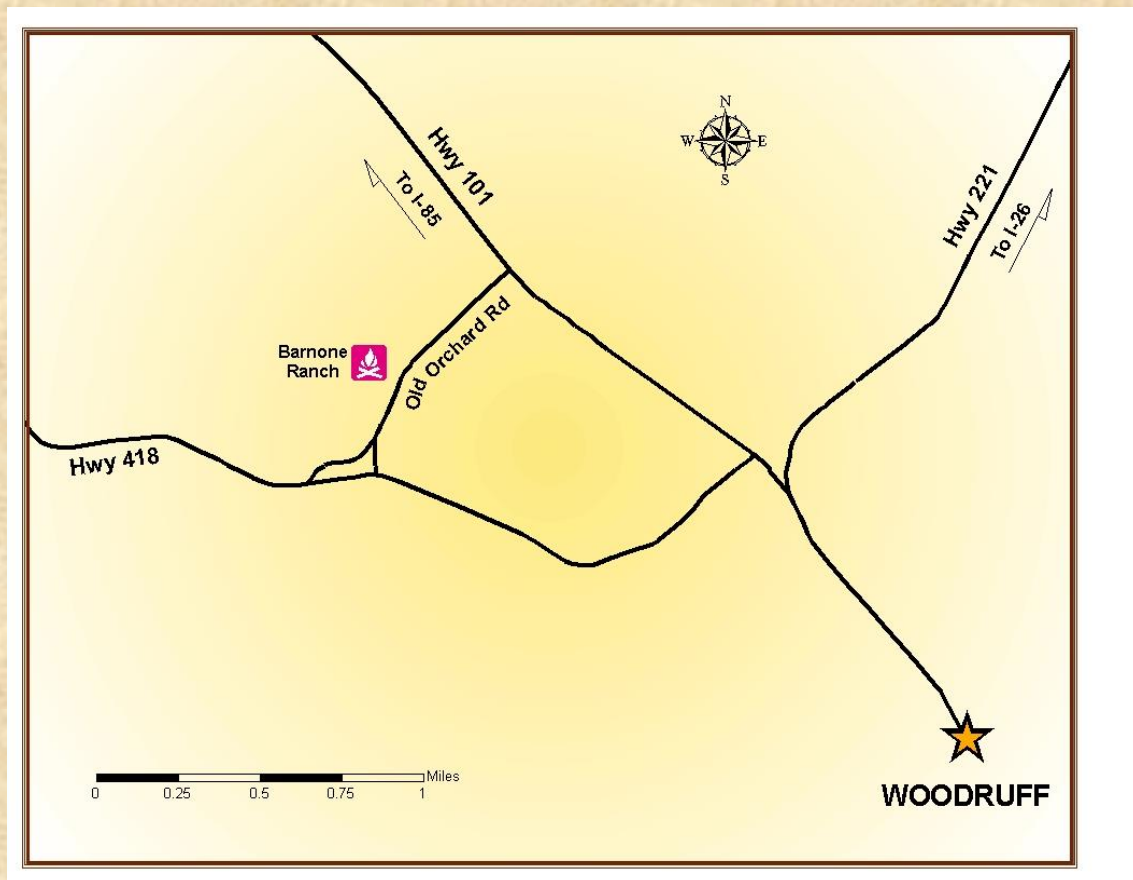

Everyone come on out for a good time!

DIRECTIONS

2060 Old Orchard Road

Woodruff, SC 29388

Datis Cole, Jr & Myra Ashley

(864)670-9208 Home * (864)569-6217 cell Datis * (864)907-6560 call Myra

From Greenville: Take Woodruff Rd South to Hwy 101, turn right, go 3.7 miles to Old Orchard Rd. turn right.

From Greer/I-85: Take Hwy 101 South towards Woodruff, approx. 10 miles (you will pass Coleman Farm Supply on right & Woodruff Chevrolet on left – about 1 more mile to Old Orchard Rd on right).

From Spartanburg/I-26: Take Hwy 221 South towards Woodruff. The intersection with Hwy 101 is approximately 7 miles from I-26, turn right, almost 1 more mile to Old Orchard Rd on the left.

Once you turn onto Old Orchard Rd, go 0.4 mile, we are the first driveway past the drive with the white wagon wheels. Park on the grass to the left of the driveway. Go left of the garage and through the barn. Party is in the pasture behind the house.