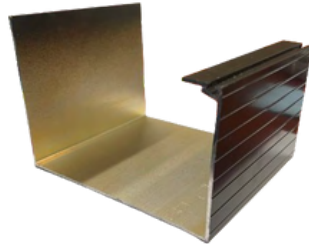

[Affordable Aluminum](https://www.facebook.com/AffordableAluminum)

[AffordableAluminum.com](http://www.AffordableAluminum.com)

Patio Shapes

3 x 3 Fluted

Available in White & Bronze
Sold by and cut by the linear foot
Full lengths also available 24' & 30'

3 x 3 .093

Available in White & Bronze
Sold by and cut by the linear foot
Full lengths also available 24' & 30'
Also available with

3 x 3 .125

Available in White & Bronze
Sold by and cut by the linear foot
Full lengths also available 24' & 30'

4 x 4 .125

Available in White & Bronze
Sold by and cut by the linear foot
Full lengths also available 24' & 30'

6 x 6 .125

Available in White & Bronze
Full lengths also available 24' & 30'

7" Super Gutter