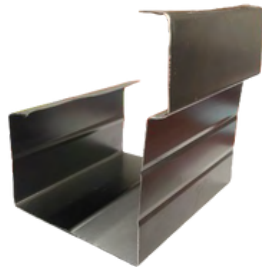

6" K gutter

Available in White & Bronze
Sold by and cut by the linear foot