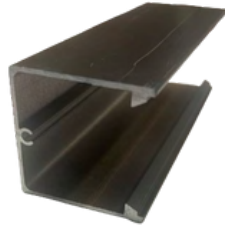

2 x 2 Post (HR4)

Available in White & Bronze
Sold by and cut by the linear foot
Full lengths also available