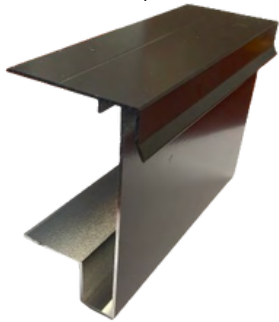

AASTORE@AFFORDABLEALUMINUM.COM

[AffordableAluminum1990](#)

[Affordable Aluminum](#)

www.AffordableAluminum.com

Roof Systems

THE ORIGINAL
SNAP-N-LOCK
INSULATED PANEL

2" Composite Panel

Skin thickness available
.024
.030
Foam Density Available
1# Density
1.5# Density
2# Density