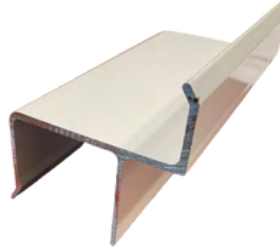

Storm Panel Tracks

F track

Available in White & Bronze
Sold by and cut by the linear foot
Full lengths also available
1", 2", 3" build out available

Build out F track

Available in White & Bronze
Sold by and cut by the linear foot
Full lengths also available
1", 2", 3" build out available