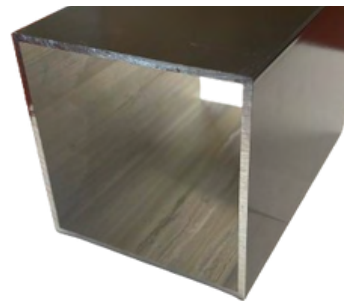

6 x 6 .125 Rec Tube

available in White & Bronze

1990 Starkey Road, Largo, FL 33771, US

(727) 585-0552 Toll Free:(866)333-ALUM Fax:(727)584-4984

AASTORE@AFFORDABLEALUMINUM.COM

[AffordableAluminum1990](#)

[Affordable Aluminum](#)

www.AffordableAluminum.com