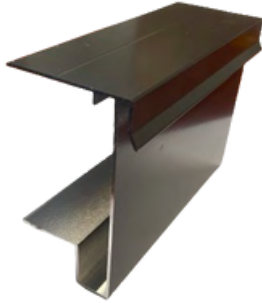

5" Super Gutter

Available in White & Bronze
Sold in full lengths only
24' 30' 40'

Roll Form Gutter

Available in White & Bronze
Sold by and cut by the linear foot

Roll Form Valance

Available in White & Bronze
Sold by and cut by the linear foot