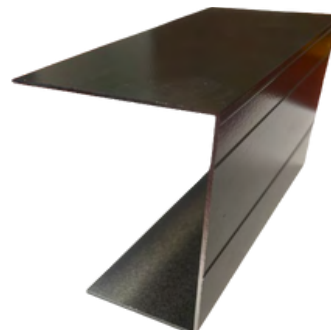

4" Drip Edge Valance

Available in White & Bronze
Full lengths also available

6" K gutter

Available in White & Bronze
Sold by and cut by the linear foot

1 3/4 Riser Pan

Available in White & Bronze
Sold by and cut by the linear foot