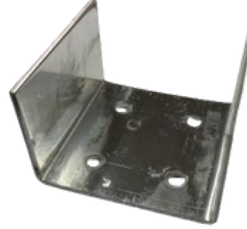

2 x 10 SMB

Available in White & Bronze
Available 22', 24', 26', 28, 30', 32', 36', 40'

Understanding Self-Mating Beams

Self-mating beams are an innovative solution designed for easy assembly and robust structural support. These beams come in two parts, which need to be clamped together and then stitched with screws to form a strong, cohesive unit. During the assembly process, screws are inserted from both the top and bottom, ensuring maximum stability and strength. The clamping process ensures that the parts are perfectly aligned, while the screws provide the necessary durability to the assembled beam. Available in various sizes, self-mating beams offer flexibility and convenience for a wide range of construction applications. Their design simplifies installation, making them a preferred choice for both DIY enthusiasts and professional builders.

Patio Hardware

3 x 3 Post Base

3 x 3 Post Base W/Flange

4 x 4 Post Base

4 x 4 Post Base W/Flange

2" U channel Clip

Available in White & Bronze

2" Angle Clips