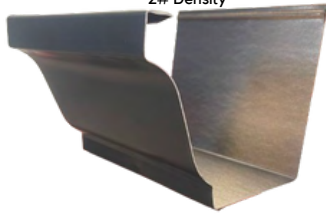

3" Composite Panel

Skin thickness available
.024
.030
Foam Density Available
1# Density
1.5# Density
2# Density