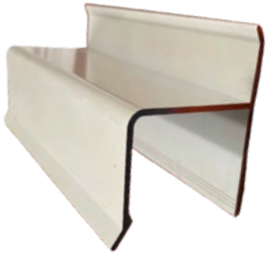

Storm Panel Tracks

F track

Available in White & Bronze
Sold by and cut by the linear foot
Full lengths also available
1", 2", 3" build out available

Build out F track

Available in White & Bronze
Sold by and cut by the linear foot
Full lengths also available
1", 2", 3" build out available