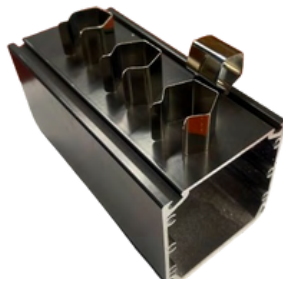

Available in White & Bronze

Butyl

Screen door Closer Kit

Available in White & Bronze

Screen Door Hinge

Available in White & Bronze

Screen Rolling Tool

Screen Install Clips