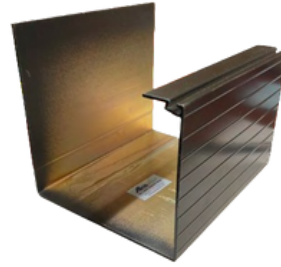

[AffordableAluminum1990](#)

[Affordable Aluminum](#)

www.AffordableAluminum.com

Gutter & Valance

6" K gutter

Available in White & Bronze
Sold by and cut by the linear foot

7" Super Gutter

Available in White & Bronze
Sold in full lengths only
24' 30' 40'