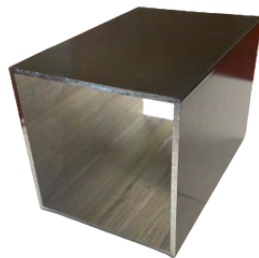

4x4.125 Rec Tube

available in White & Bronze
Sold by and cut by the linear foot
Full lengths also available 24'