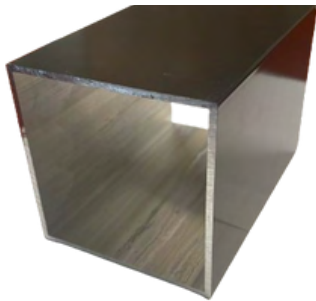

6 x 6 .125

Available in White & Bronze
Full lengths also available 24' & 30'