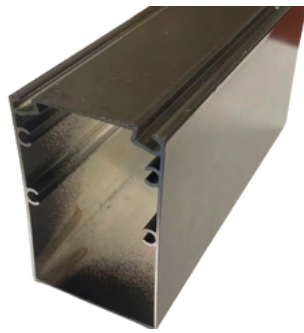

2 x 3 Patio

Available in White & Bronze
Sold by and cut by the linear foot
Full lengths also available 24'