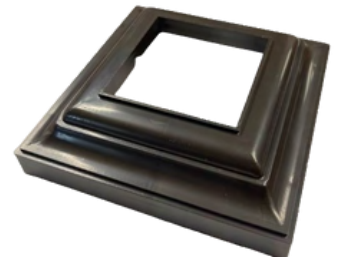

3 x 3 Decorative Base

Available in White & Bronze

1990 Starkey Road, Largo, FL 33771, US

(727) 585-0552 Toll Free: (866) 333-ALUM Fax: (727) 584-4984

AASTORE@AFFORDABLEALUMINUM.COM

[AffordableAluminum1990](https://www.instagram.com/AffordableAluminum1990)

[AffordableAluminum](https://www.facebook.com/AffordableAluminum)

[AffordableAluminum.com](http://www.AffordableAluminum.com)