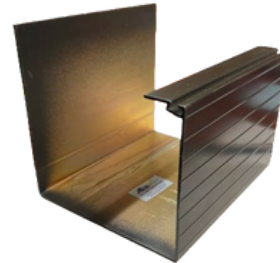

5" Super Gutter

Available in White & Bronze
Available 24', 30', 40'

1990 Starkey Road, Largo, FL 33771, US
[(727) 585-0552](tel:7275850552) Toll Free: [(866) 333-ALUM](tel:866333ALUM) Fax: [(727) 584-4984](tel:7275844984)

AASTORE@AFFORDABLEALUMINUM.COM

[AffordableAluminum1990](https://www.instagram.com/AffordableAluminum1990)

[Affordable Aluminum](https://www.facebook.com/AffordableAluminum)

[AffordableAluminum.com](http://www.AffordableAluminum.com)