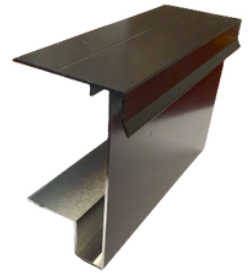

4" Composite panel

Skin thickness available
.024
.030
Foam Density Available
1# Density
1.5# Density
2# Density

3" Drip edge Valance

Available in White & Bronze
Sold by and cut by the linear foot
Full lengths also available 25'