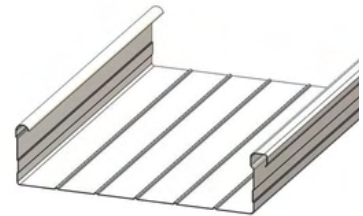

Roof Systems

THE ORIGINAL
SNAP-N-LOCK
INSULATED PANEL

2" Composite Panel

Skin thickness available
.024
.030
Foam Density Available
1# Density
1.5# Density
2# Density

THE ORIGINAL
SNAP-N-LOCK
INSULATED PANEL

3" Composite Panel

Skin thickness available
.024
.030
Foam Density Available
1# Density
1.5# Density
2# Density

THE ORIGINAL
SNAP-N-LOCK
INSULATED PANEL

4" Composite panel

Skin thickness available
.024
.030
Foam Density Available
1# Density
1.5# Density
2# Density

3" Drip edge Valance

Available in White & Bronze
Sold by and cut by the linear foot
Full lengths also available 25'

4" Drip Edge Valance

Available in White & Bronze
Full lengths also available

6" K gutter

Available in White & Bronze
Sold by and cut by the linear foot

1 3/4 Riser Pan

Available in White & Bronze
Sold by and cut by the linear foot

3" Riser Pan

Available in White & Bronze
Sold by and cut by the linear foot

Roll Form Valance

available in White & Bronze
Sold by and cut by the linear foot

Roll Form Gutter

Available in White & Bronze
Sold by and cut by the linear foot

3" Extruded Header

Available in White & Bronze
Sold by and cut by the linear foot
Full lengths also available 24' & 30'

1990 Starkey Road, Largo, FL 33771, US

(727) 585-0552 Toll Free: (866) 333-ALUM Fax: (727) 584-4984

AASTORE@AFFORDABLEALUMINUM.COM

[AffordableAluminum1990](https://www.instagram.com/AffordableAluminum1990)

[Affordable Aluminum](https://www.facebook.com/AffordableAluminum)

[AffordableAluminum.com](http://www.AffordableAluminum.com)