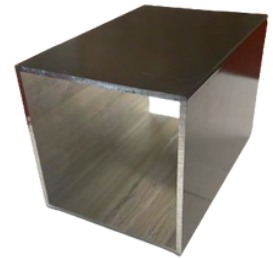

4 x 4 .125

Available in White & Bronze
Sold by and cut by the linear foot
Full lengths also available 24' & 30'