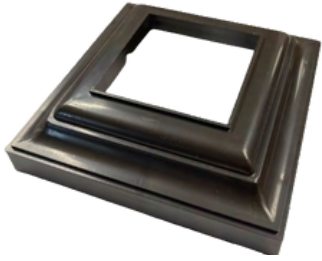

4 x 4 Decorative Base

Available in White & Bronze