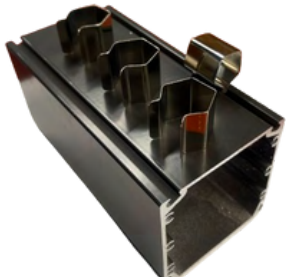

Available in White & Bronze