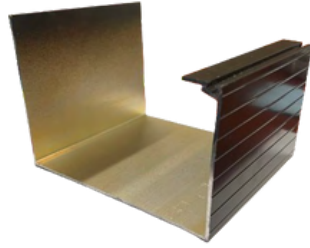

[AffordableAluminum1990](#)

[Affordable Aluminum](#)

www.AffordableAluminum.com

Gutter & Valance

6" K gutter

Available in White & Bronze
Sold by and cut by the linear foot

7" Super Gutter

Available in White & Bronze
Sold in full lengths only
24' 30' 40'