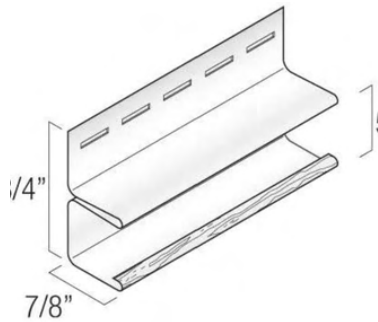

5/8 H channel

5/8 F channel

Available in White & Bronze

We offer a wide range of customization options to match your existing project perfectly. Contact us to find the ideal profile and color that seamlessly integrates with your current setup.

1990 Starkey Road, Largo, FL 33771, US

(727) 585-0552 Toll Free: (866) 333-ALUM Fax: (727) 584-4984

AASTORE@AFFORDABLEALUMINUM.COM

AffordableAluminum1990

Affordable Aluminum

AffordableAluminum.com