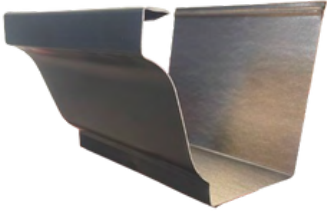

[AffordableAluminum1990](#)

[Affordable Aluminum](#)

www.AffordableAluminum.com

Gutter & Valance

6" K gutter

Available in White & Bronze
Sold by and cut by the linear foot

7" Super Gutter

Available in White & Bronze
Sold in full lengths only
24' 30' 40'