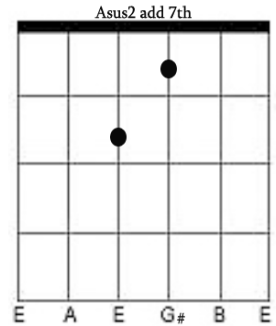

I'm A Drifter

(E)

Johnny

Intro—E-E-E----E-“Break”

E A E A Asus2 add 7th
 I'm a drifter a lonesome drifter I got no place
 E A E A Asus2 add 7th
 I'm a wanderer a lonesome wanderer got no one

A Asus2 add 7th E
 to call my home no more
 A Asus2 add 7th E
 to call my own no more

A E A E
 Got no strings to tie me down got no cause to hang around
 A E E
 What difference does it make which way I go
 A E A E
 Got an empty feelin' deep inside still I need to stay alive
 A B7 **“Break”** stop
 And who can tell what waits beyond this road

E A E A Asus2 add 7th
 I'm a drifter a lonesome wanderer got no one

A Asus2 add 7th E
 to call my own no more

A E A E
 Got no strings to tie me down got no cause to hang around
 A E E
 What difference does it make which way I go
 A E A E
 Got an empty feelin' deep inside still I need to stay alive
 A B7 **“Break”** stop
 And who can tell what waits beyond this road