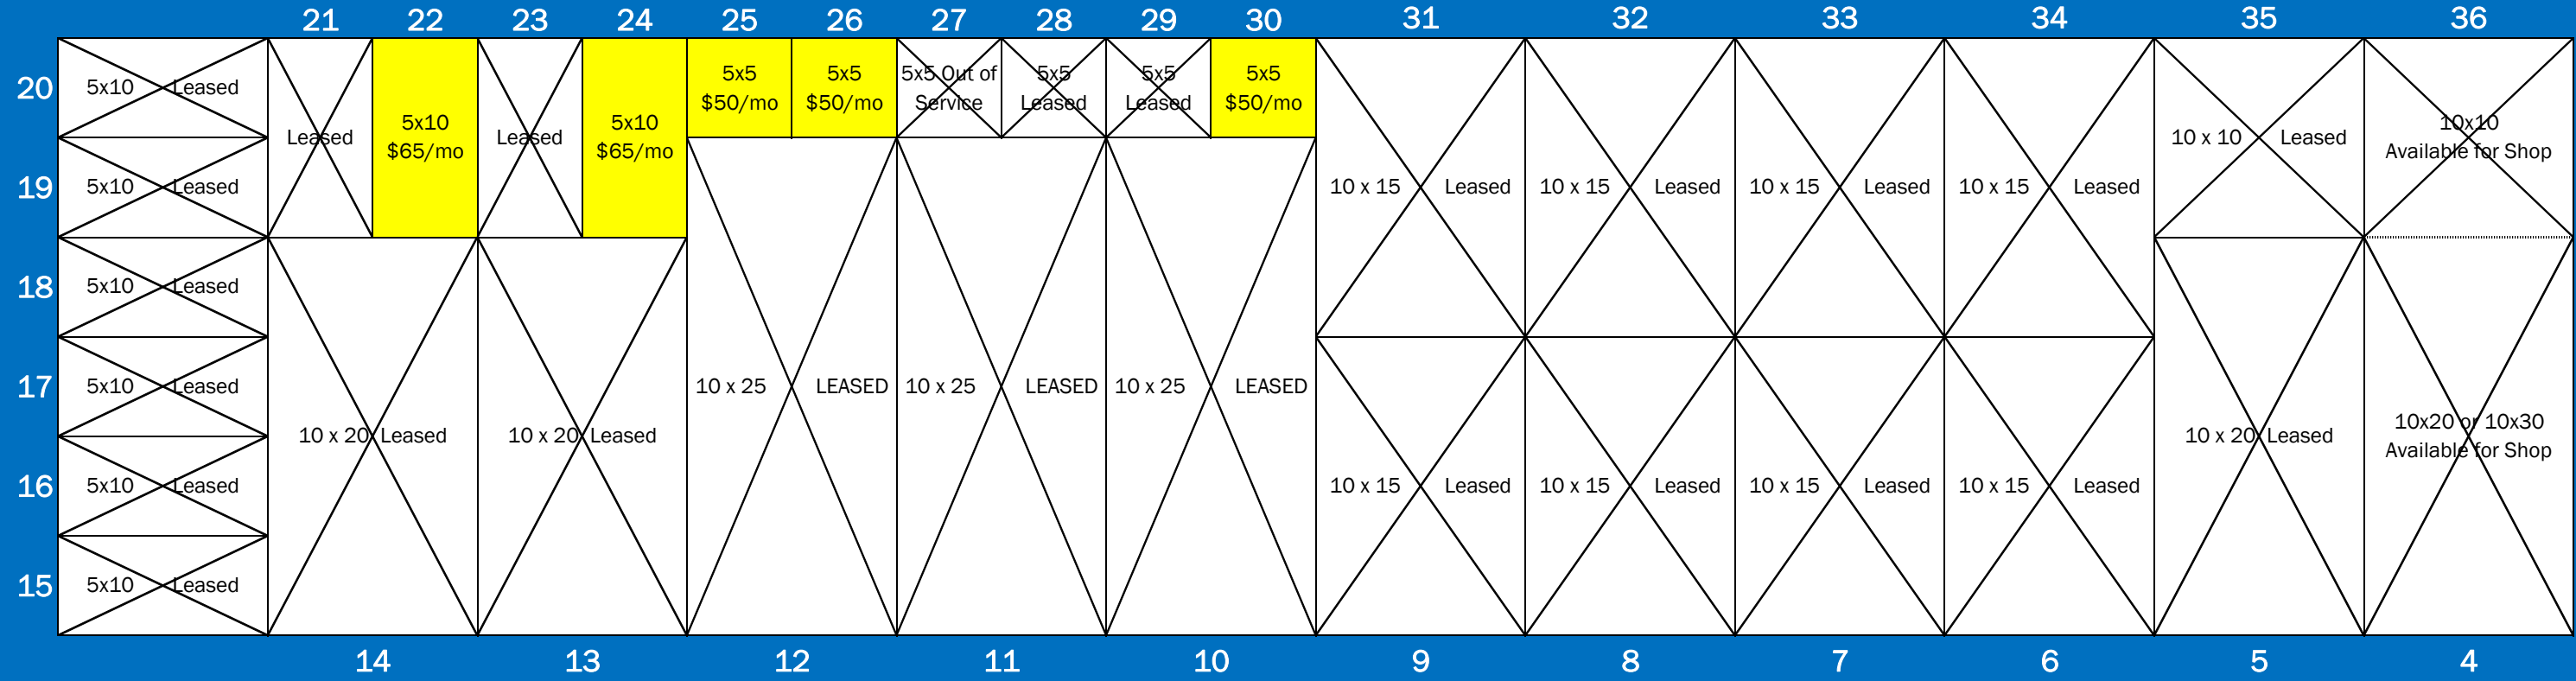

Self Storage

The Mustard Seed

of St. Charles

Truck Rental

For Exterior Storage:	Monthly Rate
Car/Light Duty Truck/Trailer (10'x20')	\$100
Tractor Trailer / Large RV (10' x 40')	\$125
Tractor Trailer / Large RV (10' x 60')	\$150

Highlighted Units are available