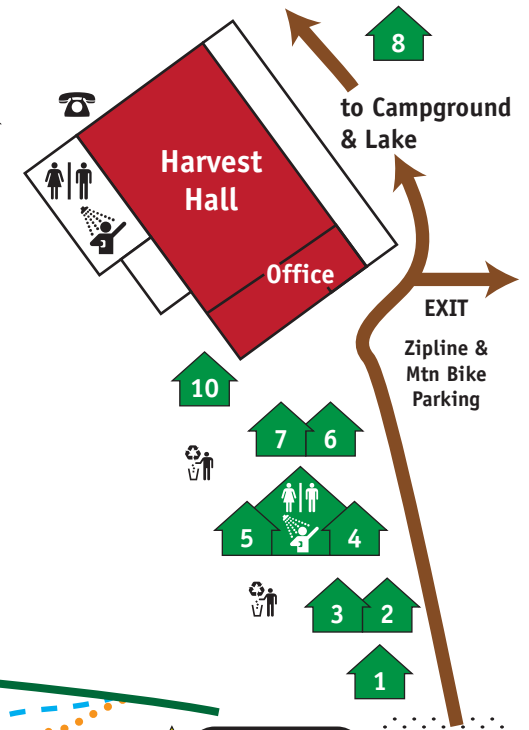

Paintball Map

- There is no Air / CO₂ at scenario fields
- Masks must be on at all times while on the fields
- When shot, return to your Hospital or Tag Point
- Your missions will be directed by your General or Ref
- Shooting outside of playing fields will result in ejection
- Pack it in — Pack it out
- Paintball equipment is available to rent in the proshop
- Specializing in large groups and RPS games

	Check-In		Headquarters
	Boundary		Hospital
	Valley		Restrooms
	Tank Trail		Showers
	Headquarters		Cabin site

eXplore Brown County
at Valley Branch Retreat

812.988.7750 | www.eXploreBrownCounty.com
2620 Valley Branch Rd | Nashville, IN 47448