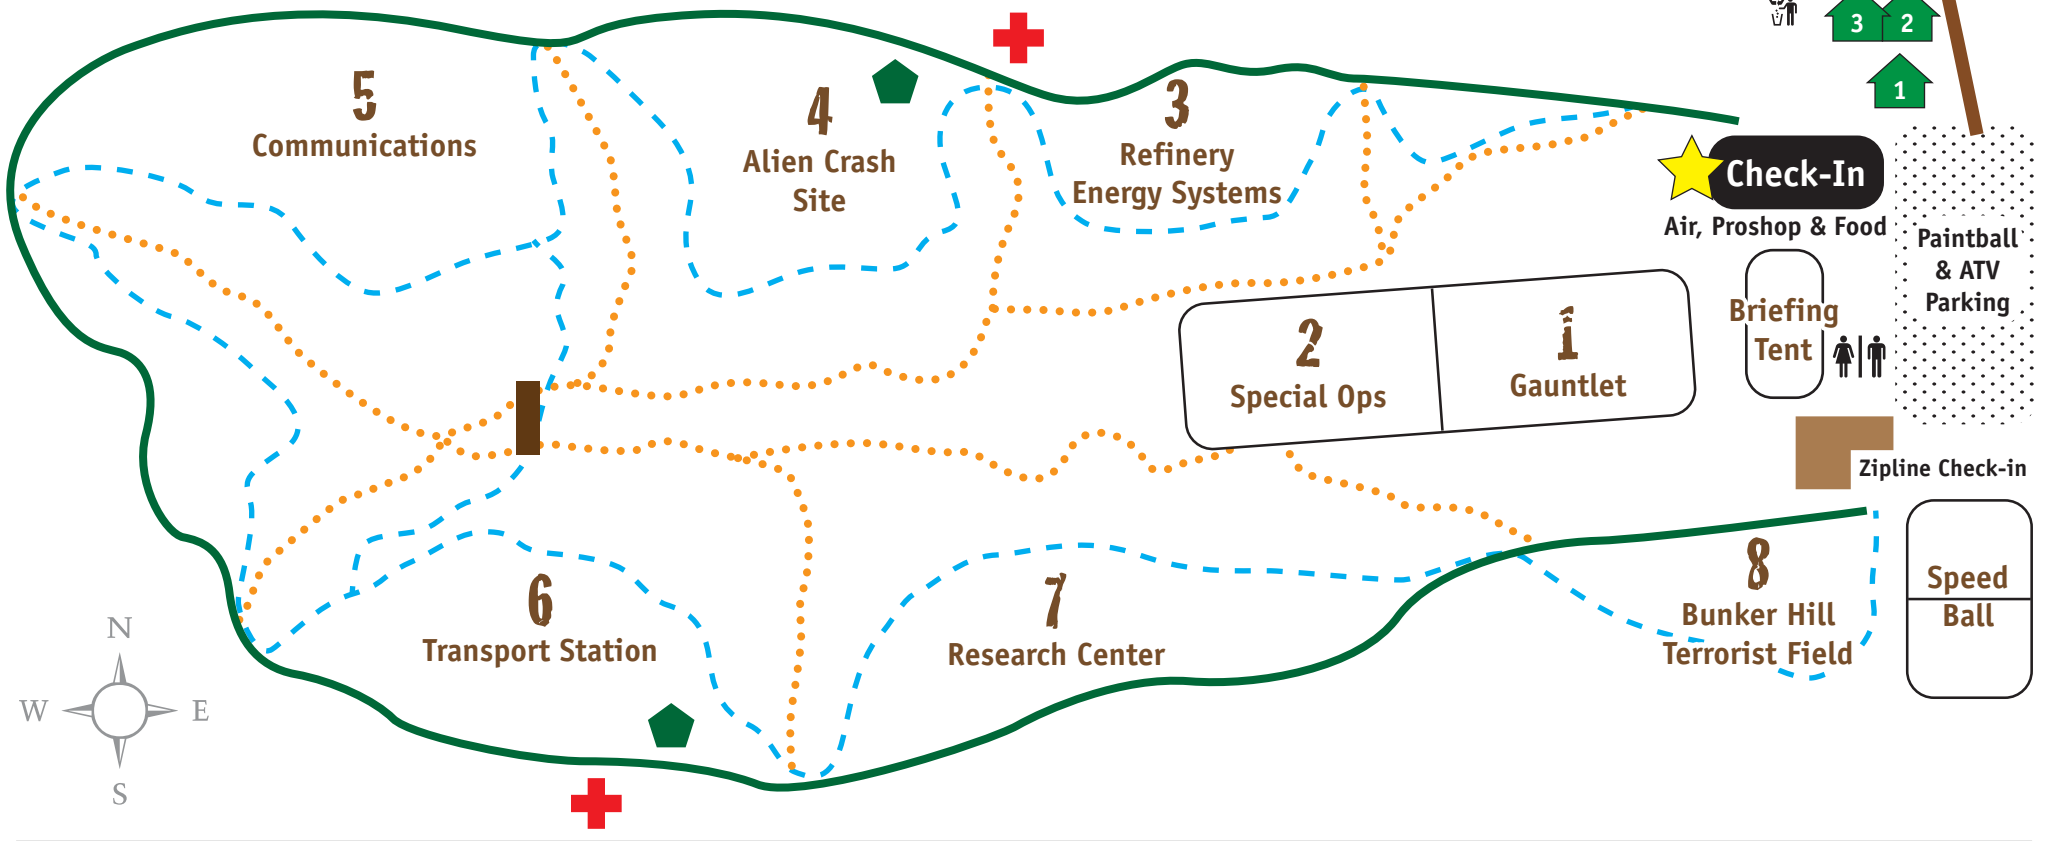

Paintball Map

- There is no Air / CO₂ at scenario fields
- Masks must be on at all times while on the fields
- When shot, return to your Hospital or Tag Point
- Your missions will be directed by your General or Ref
- Shooting outside of playing fields will result in ejection
- Pack it in — Pack it out
- Paintball equipment is available to rent in the proshop
- Specializing in large groups and RPS games

	Check-In		Headquarters
	Boundary		Hospital
	Valley		Restrooms
	Tank Trail		Showers
	Headquarters		Cabin site

eXplore Brown County
at Valley Branch Retreat

812.988.7750 | www.eXploreBrownCounty.com
2620 Valley Branch Rd | Nashville, IN 47448