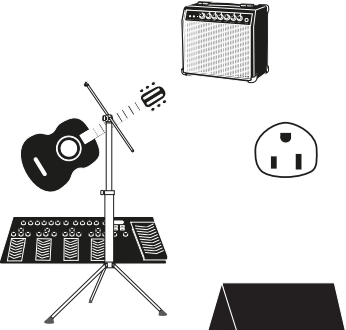

Rick

Matt

Jeff

Rob

Front of Stage

Band member	Rick	
Equipment	Three piece drums	
Equipment	Boom stand with mic	
Equipment	Monitor	
Band member	Jeff	
Equipment	Electric Guitar	
Equipment	Combo amp	
Equipment	Multi Pedal	
Equipment	Boom Mic Stand	
Equipment	Monitor	
Band member	Rob	
Equipment	Acoustic Guitar	
Equipment	Combo amp	
Equipment	Multi Pedal	
Equipment	Boom Mic Stand	
Equipment	Monitor	
Band member	Matt	
Equipment	Bass	
Equipment	Bass amp head	
Equipment	One cone speaker	
Equipment	Boom Mic Stand	
Equipment	Monitor	

For House PA w/monitors:

- All four players sing each requiring a dynamic vocal mic and stage monitor.
- Bass & Acoustic Guitar Amps have direct outputs (XLR).
- Electric Guitar amp requires mic'd amplification if desired.
- Drums are acoustic and can be mic'd as desired.