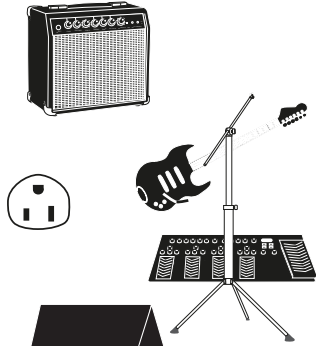

Rick

Matt

Jeff

Rob

Front of Stage

Band member	Rick	
Equipment	Three piece drums	
Equipment	Boom stand with mic	
Equipment	Monitor	
Band member	Jeff	
Equipment	Electric Guitar	
Equipment	Combo amp	
Equipment	Multi Pedal	
Equipment	Boom Mic Stand	
Equipment	Monitor	
Band member	Rob	
Equipment	Acoustic Guitar	
Equipment	Combo amp	
Equipment	Multi Pedal	
Equipment	Boom Mic Stand	
Equipment	Monitor	
Band member	Matt	
Equipment	Bass	
Equipment	Bass amp head	
Equipment	One cone speaker	
Equipment	Boom Mic Stand	
Equipment	Monitor	

For House PA w/monitors:

- All four players sing each requiring a dynamic vocal mic and stage monitor.
- Bass & Acoustic Guitar Amps have direct outputs (XLR).
- Electric Guitar amp requires mic'd amplification if desired.
- Drums are acoustic and can be mic'd as desired.