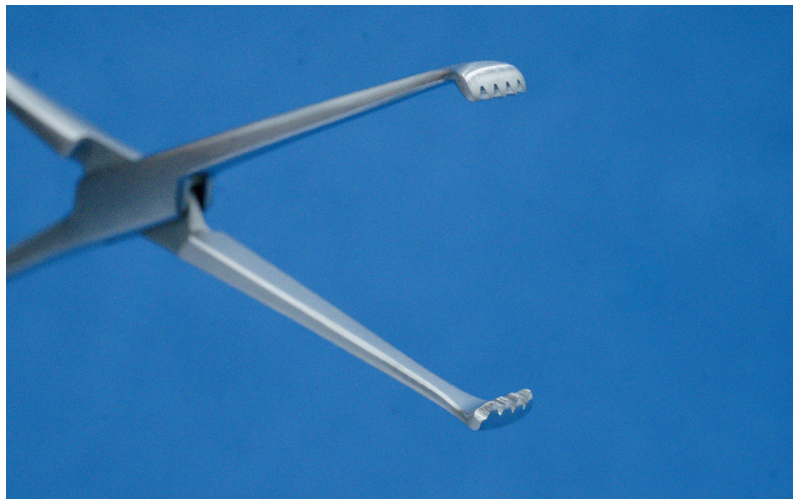

Allis Tissue Forceps

Traumatic tissue forceps that come in multiple sizes with a varying number of teeth.

Allis tissue forceps 4 3/4" 4 x 5
Teeth
#17.2050

Allis tissue forceps 6" 4 x 5
Teeth
#160-00-15

www.vetsolutionsdirect.com
860-276-7896
866-530-TPLO