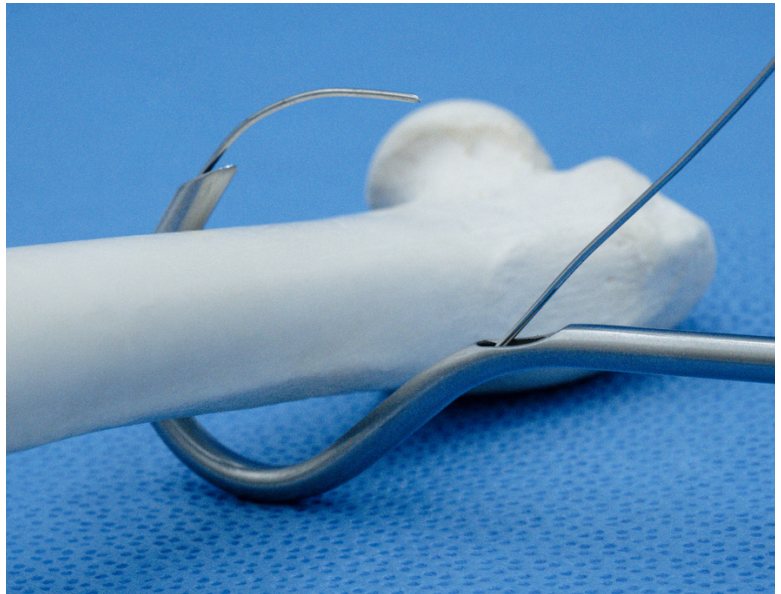

CERCLAGE WIRE PASSER

Cerclage Wire Passer Double End #113-1200

Allows passage of wire around bone through a small approach.

Double-ended instrument accommodates multiple wire gauges.

www.vetsolutionsdirect.com