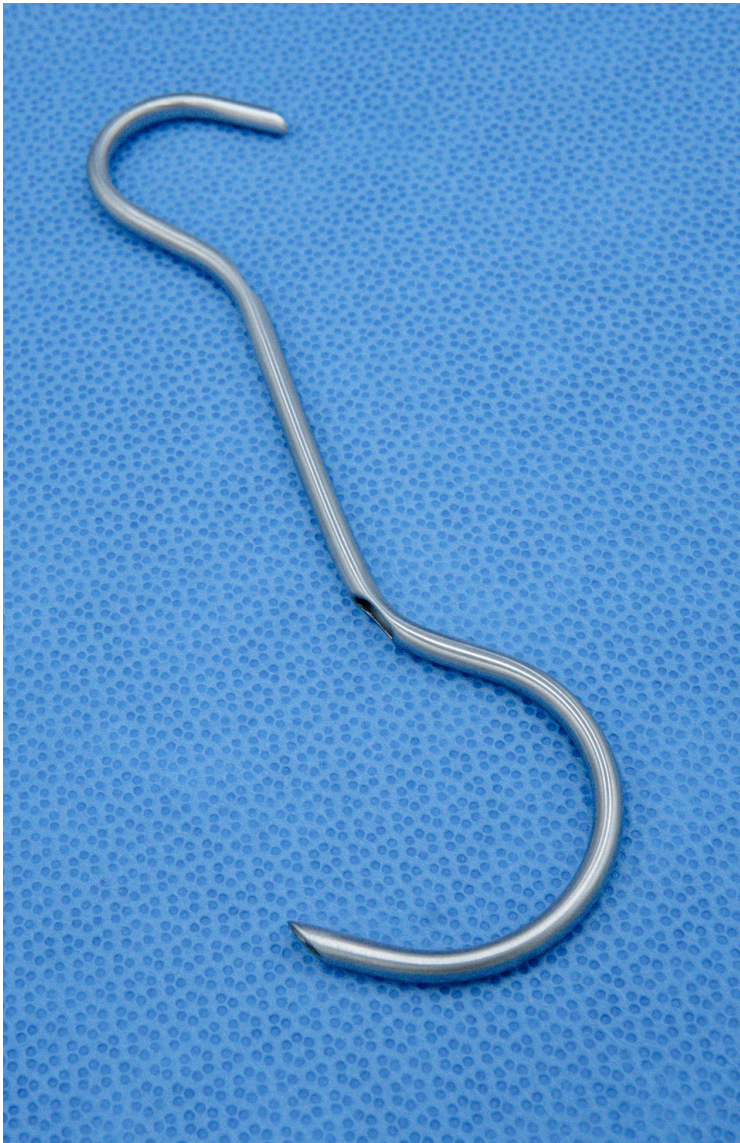

CERCLAGE WIRE PASSER

Cerclage Wire Passer Double End #113-1200

Allows passage of wire around bone through a small approach.

Double-ended instrument accommodates multiple wire gauges.

www.vetsolutionsdirect.com