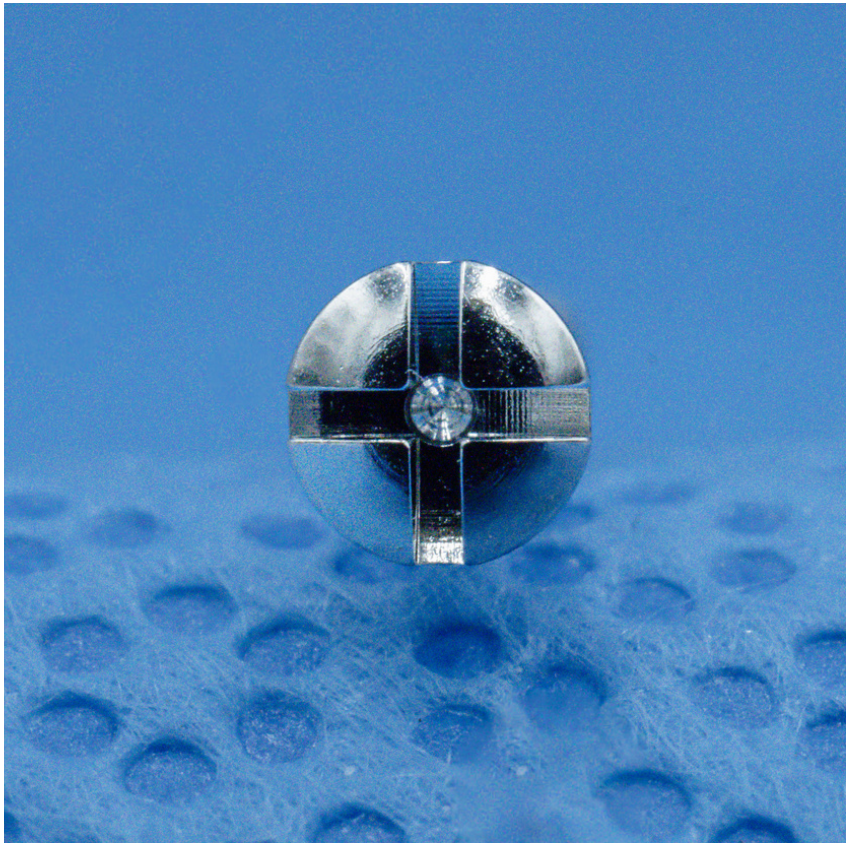

Cruciform Bone Screw

These screws have a low head profile making them ideal for use in smaller dogs and cats.

1.5mm, 2.0mm and 2.4mm screw diameter sizes.

Self-tapping

Facilitates in compressing the plate to the bone or axial compression.

View chart for availability

www.vetsolutionsdirect.com

860-276-7896

866-530-TPLO

BONE SCREW COMPARISON CHART

DIAMETER	CORTEX LOCKING			
1.5mm	CORTEX	✓		✓
	LOCKING			✓
2.0mm	CORTEX	✓		✓
	LOCKING			✓
2.4mm	CORTEX	✓	✓	✓
	LOCKING			✓
2.7mm	CORTEX		✓	✓
	LOCKING			✓
3.5mm	CORTEX		✓	✓
	LOCKING		✓	✓
4.0mm	CORTEX			
	LOCKING			✓
4.5mm	CORTEX		✓	
	LOCKING			