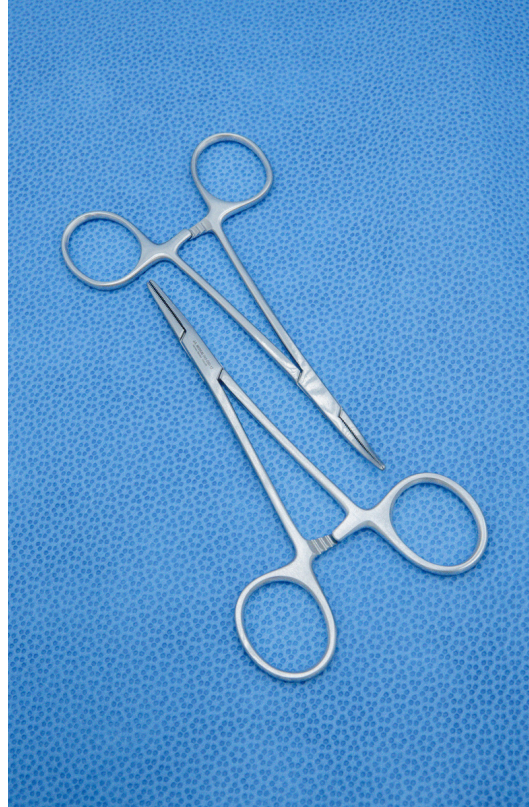

Halsted Mosquito Forceps

Jaws come in both straight or curved, they contain transverse serrations along the entire length.

Used for occluding small vessels.

Halsted-Mosquito Forceps
Straight 5"
#040-050-12

Halsted-Mosquito Forceps
Curved 5"
#040-051-12

www.vetsolutionsdirect.com

860-276-7896
866-530-TPLO