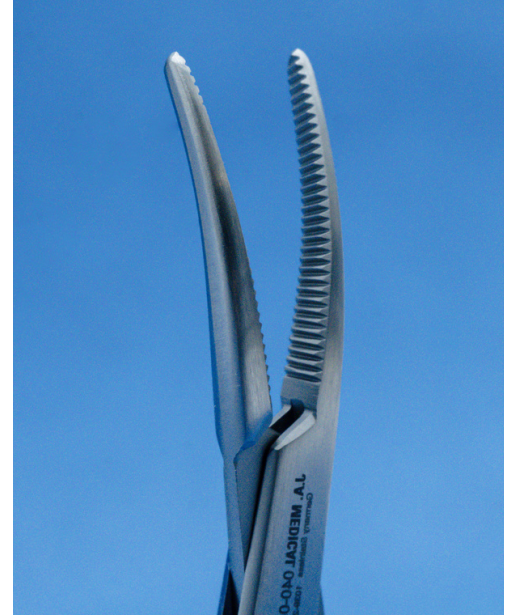

Halsted Mosquito Forceps

Jaws come in both straight or curved, they contain transverse serrations along the entire length.

Used for occluding small vessels.

Halsted-Mosquito Forceps
Straight 5"
#040-050-12

Halsted-Mosquito Forceps
Curved 5"
#040-051-12

www.vetsolutionsdirect.com

860-276-7896
866-530-TPLO