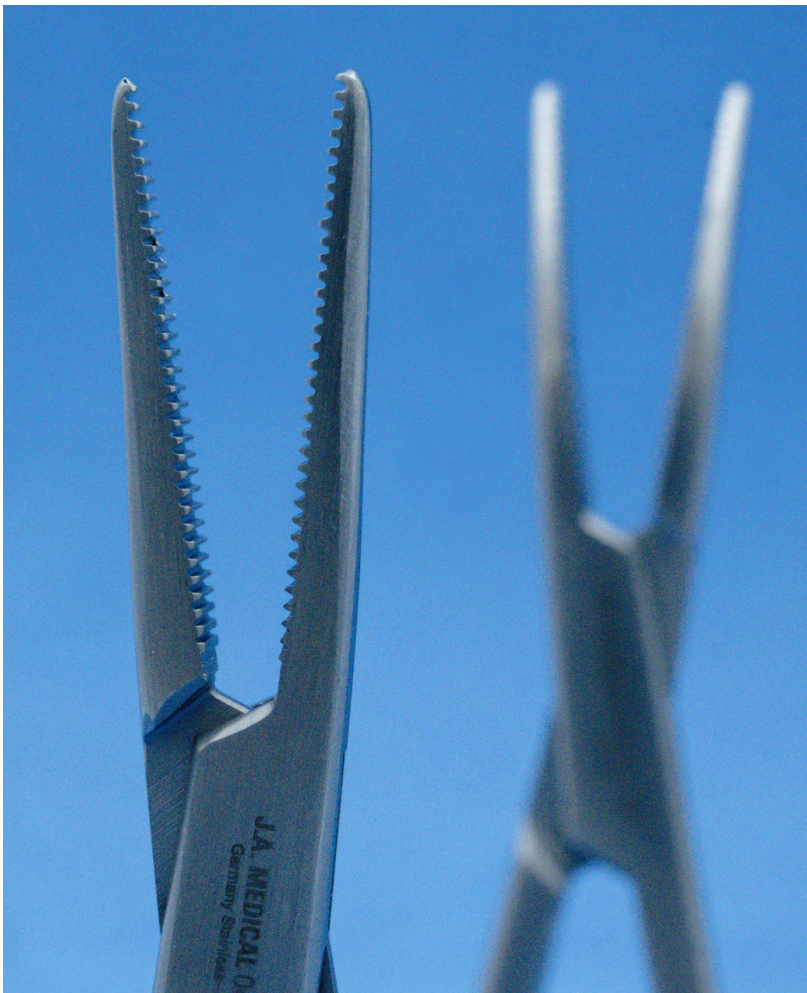

Halsted Mosquito Forceps

Jaws come in both straight or curved, they contain transverse serrations along the entire length.

Used for occluding small vessels.

Halsted-Mosquito Forceps
Straight 5"
#040-050-12

Halsted-Mosquito Forceps
Curved 5"
#040-051-12

www.vetsolutionsdirect.com

860-276-7896
866-530-TPLO