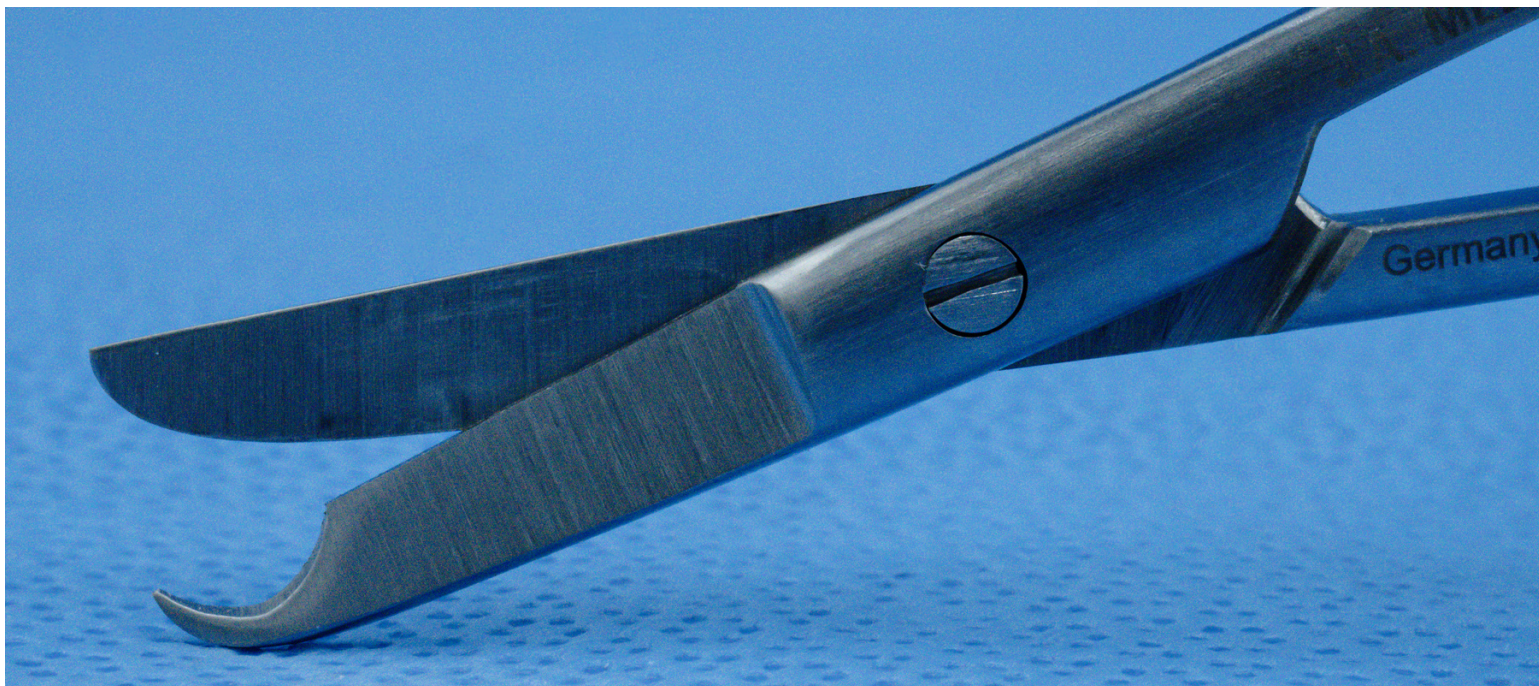

LITTAUER STITCH SCISSORS

Littauer Stitch Scissors 5
1/2" Straight
#010-402-14

Commonly called "Suture Scissors"

Used for removing skin sutures.

A notch in the bottom blade aids in easier access to the suture without damaging adjacent tissues.