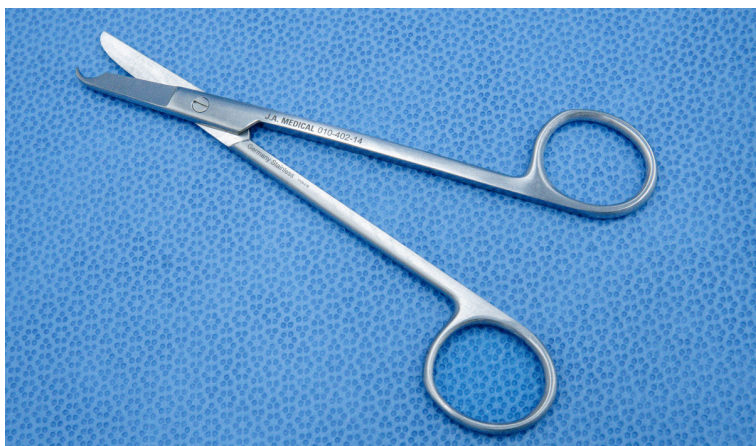

LITTAUER STITCH SCISSORS

Littauer Stitch Scissors 5
1/2" Straight
#010-402-14

Commonly called "Suture Scissors"

Used for removing skin sutures.

A notch in the bottom blade aids in easier access to the suture without damaging adjacent tissues.