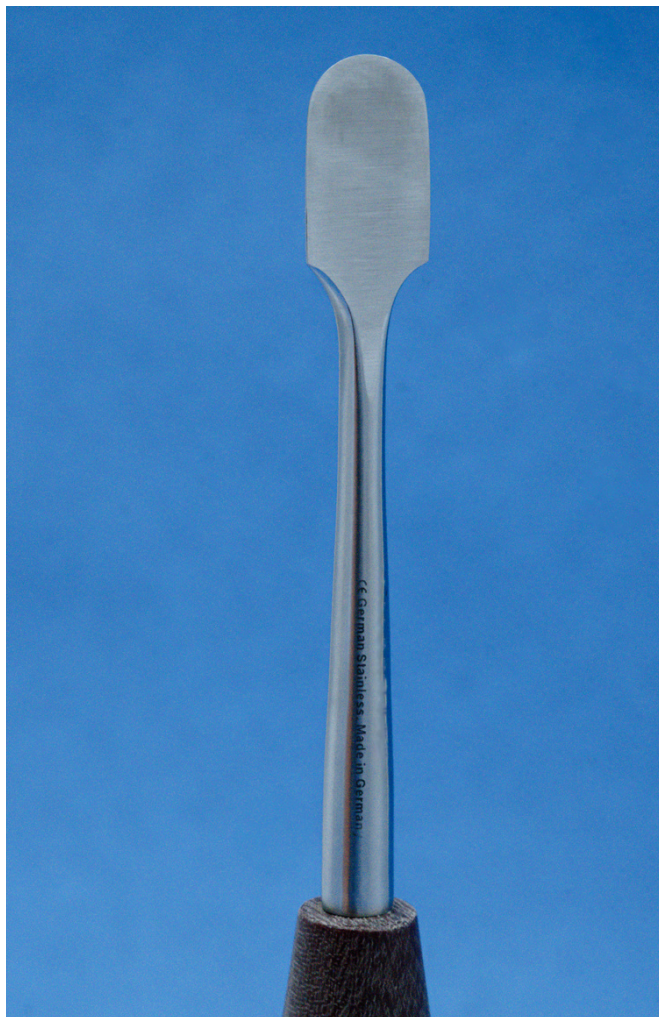

PERIOSTEAL ELEVATOR

Periosteal Elevator 6mm Straight Sharp
#43.3120

Periosteal Elevator 14mm Straight Sharp
#43.3130

Periosteal Elevator 20mm Straight Sharp
#43.3170

Available in various sizes and styles.

Phenolic handle.

Elevates tissue and muscle from bones during surgery.

www.vetsolutionsdirect.com
860-276-7896
866-530-TPLO