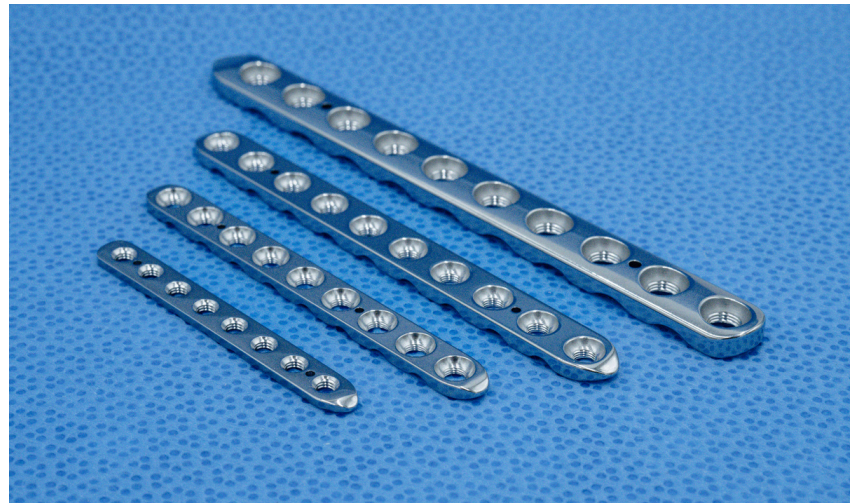

# ROUND LOCKING BONE PLATE

Screw is inserted perpendicular to the plate using a special locking drill guide.

Can be used with non-locking and threaded locking screws.

Allows for full engagement of the locking screw within the plate.

2.0mm RLP Bone Plate 4-14 Hole

2.4mm RLP Bone Plate 4-16 Hole

2.7mm RLP Bone Plate 4-16 Hole

3.5mm RLP Bone Plate 4-18 Hole

*View chart below for availability*

[www.vetsolutionsdirect.com](http://www.vetsolutionsdirect.com)

860-276-7896

866-530-TPLO

	2.0mm	2.4mm	2.7mm	3.5mm
<b>4 Hole</b>	#204RLP	#244RLP	#274RLP	#354RLP
<b>5 Hole</b>	#205RLP	#245RLP	#275RLP	#355RLP
<b>6 Hole</b>	#206RLP	#246RLP	#276RLP	#356RLP
<b>7 Hole</b>	#207RLP	#247RLP	#277RLP	#357RLP
<b>8 Hole</b>	#208RLP	#248RLP	#278RLP	#358RLP
<b>9 Hole</b>	#209RLP	#249RLP	#279RLP	#359RLP
<b>10 Hole</b>	#2010RLP	#2410RLP	#2710RLP	#3510RLP
<b>11 Hole</b>	#2011RLP	#2411RLP	#2711RLP	#3511RLP
<b>12 Hole</b>	#2012RLP	#2412RLP	#2712RLP	#3512RLP
<b>13 Hole</b>	#2013RLP	#2413RLP	#2713RLP	#3513RLP
<b>14 Hole</b>	#2014RLP	#2414RLP	#2714RLP	#3514RLP
<b>15 Hole</b>		#2415RLP	#2715RLP	#3515RLP
<b>16 Hole</b>		#2416RLP	#2716RLP	#3516RLP
<b>17 Hole</b>				#3517RLP
<b>18 Hole</b>				#3518RLP