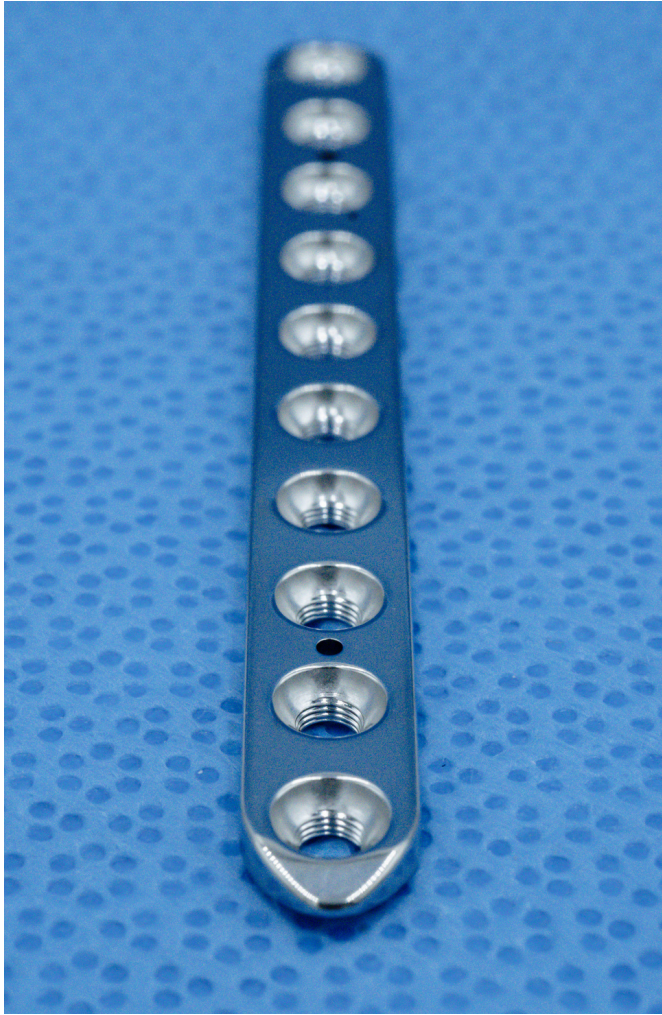

# ROUND LOCKING BONE PLATE

Screw is inserted perpendicular to the plate using a special locking drill guide.

Can be used with non-locking and threaded locking screws.

Allows for full engagement of the locking screw within the plate.

2.0mm RLP Bone Plate 4-14 Hole

2.4mm RLP Bone Plate 4-16 Hole

2.7mm RLP Bone Plate 4-16 Hole

3.5mm RLP Bone Plate 4-18 Hole

*View chart below for availability*

[www.vetsolutionsdirect.com](http://www.vetsolutionsdirect.com)

860-276-7896

866-530-TPLO

	2.0mm	2.4mm	2.7mm	3.5mm
<b>4 Hole</b>	#204RLP	#244RLP	#274RLP	#354RLP
<b>5 Hole</b>	#205RLP	#245RLP	#275RLP	#355RLP
<b>6 Hole</b>	#206RLP	#246RLP	#276RLP	#356RLP
<b>7 Hole</b>	#207RLP	#247RLP	#277RLP	#357RLP
<b>8 Hole</b>	#208RLP	#248RLP	#278RLP	#358RLP
<b>9 Hole</b>	#209RLP	#249RLP	#279RLP	#359RLP
<b>10 Hole</b>	#2010RLP	#2410RLP	#2710RLP	#3510RLP
<b>11 Hole</b>	#2011RLP	#2411RLP	#2711RLP	#3511RLP
<b>12 Hole</b>	#2012RLP	#2412RLP	#2712RLP	#3512RLP
<b>13 Hole</b>	#2013RLP	#2413RLP	#2713RLP	#3513RLP
<b>14 Hole</b>	#2014RLP	#2414RLP	#2714RLP	#3514RLP
<b>15 Hole</b>		#2415RLP	#2715RLP	#3515RLP
<b>16 Hole</b>		#2416RLP	#2716RLP	#3516RLP
<b>17 Hole</b>				#3517RLP
<b>18 Hole</b>				#3518RLP