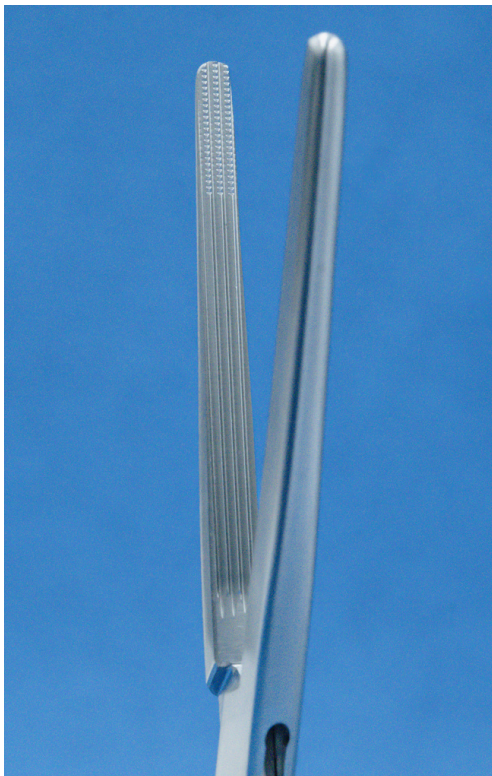

# Rochester Carmalt Forceps

Jaws come in both straight or curved.

The jaws contain transverse serrations at the tip, while the rest of its length has longitudinal serrations.

Rochester Carmalt Forceps  
Straight 6 1/4"  
#22.6160

Used for ligations of larger vessels, vascular pedicles and stumps.

Rochester Carmalt Forceps  
Curved 6 1/4"  
#22.6180

[www.vetsolutionsdirect.com](http://www.vetsolutionsdirect.com)

860-276-7896  
866-530-TPLO