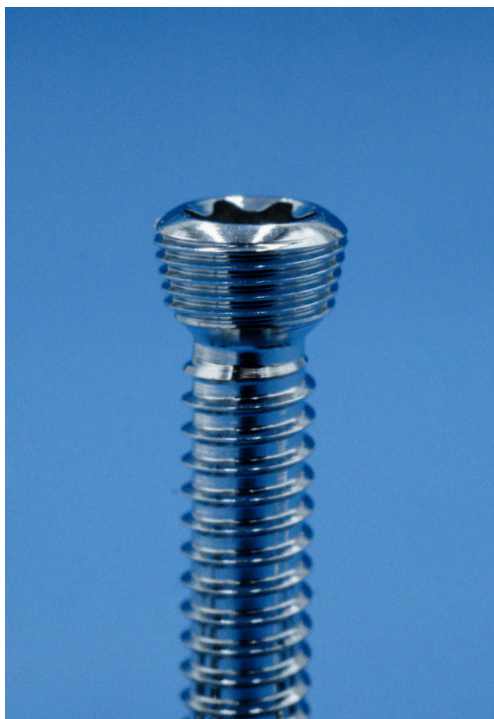

# Star Drive Bone Screw

Self-holding for ease of use during surgery

Self-tapping

Locking screws establish a locked, fixed construct.

Cortex screws facilitate in compressing the plate to the bone, or axial compression.

Star-locking Bone Screw

*View chart for  
availability*

Star Drive Cortex Bone  
Screw

[www.vetsolutionsdirect.com](http://www.vetsolutionsdirect.com)

860-276-7896

866-530-TPLO

# BONE SCREW COMPARISON CHART

DIAMETER	CORTEX LOCKING			
1.5mm	CORTEX	✓		✓
	LOCKING			✓
2.0mm	CORTEX	✓		✓
	LOCKING			✓
2.4mm	CORTEX	✓	✓	✓
	LOCKING			✓
2.7mm	CORTEX		✓	✓
	LOCKING			✓
3.5mm	CORTEX		✓	✓
	LOCKING		✓	✓
4.0mm	CORTEX			
	LOCKING			✓
4.5mm	CORTEX		✓	
	LOCKING			