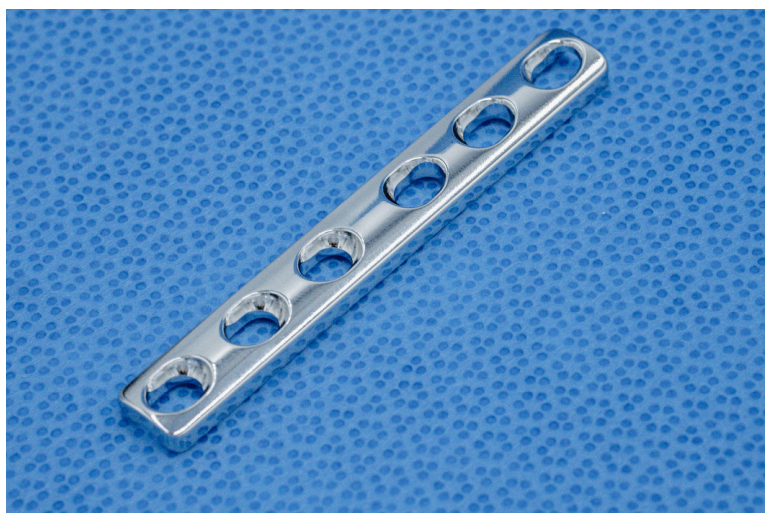

Compression Bone Plate

Designed to produce
compression and stability of the
fracture site.

Locking mechanism is not present.

2.0mm Compression Bone Plates
2.4mm Compression Bone Plates
2.7mm Compression Bone Plates
3.5mm Compression Bone Plates

View chart for availability

VETERINARY SOLUTIONS DIRECT

www.vetsolutionsdirect.com
860-276-7896
866-530-TPLO

	2.0mm	2.4mm	2.7mm	3.5mm	3.5mm Broad
4 Hole	#204CP	#244CP			
5 Hole	#205CP	#245CP	#275CP	#355CP	
6 Hole	#206CP	#246CP	#276CP	#356CP	
7 Hole	#207CP	#247CP	#277CP	#357CP	
8 Hole	#208CP	#248CP	#278CP	#358CP	#358BCP
9 Hole	#209CP	#249CP	#279CP	#359CP	#359BCP
10 Hole	#2010CP	#2410CP	#2710CP	#3510CP	#3510BCP
11 Hole		#2411CP	#2711CP	#3511CP	#3511BCP
12 Hole		#2412CP	#2712CP	#3512CP	#3512BCP
13 Hole				#3513CP	#3513BCP
14 Hole		#2414CP	#2714CP	#3514CP	#3514BCP
15 Hole				#3515CP	#3515BCP
16 Hole		#2416CP	#2716CP	#3516CP	#3516BCP
17 Hole					#3517BCP
18 Hole					#3518BCP

www.vetsolutionsdirect.com

860-276-7896

866-530-TPLO

	2.0mm	2.4mm	2.7mm	3.5mm	3.5mm Broad
19 Hole					#3519BCP
20 Hole					#3520BCP
21 Hole					#3521BCP
22 Hole					#3522BCP

VETERINARY SOLUTIONS DIRECT

www.vetsolutionsdirect.com