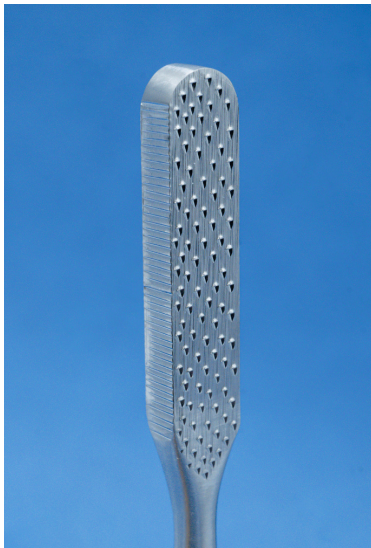

Fomon Rasp Double End

Used in surgery to smooth bone.

6 planes of surface grit.

Fomon Rasp Double End 8 1/2"
Convex/Flat Fine Serrations
#62.7548

www.vetsolutionsdirect.com

860-276-7896
866-530-TPLO