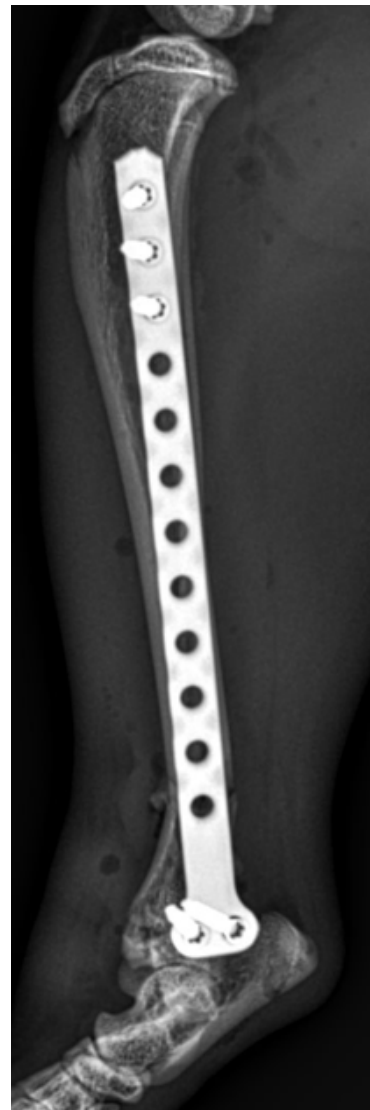

# 1.5mm Locking T-Plate

1.5mm Locking T-Plate 2  
Head 6 Shaft  
#15LTP2H6S

1.5mm Locking T-Plate 3  
Head 8 Shaft  
#15LTP3H8S

1.5mm Locking T-Plate 4  
Head 8 Shaft  
#15LTP4H8S

# LOCKING T-PLATE

Has the ability to insert multiple screws at the head.

Available with 2 holes in the head, or with 3 holes in the head.

[www.vetsolutionsdirect.com](http://www.vetsolutionsdirect.com)

860-276-7896

866-530-TPLO

	2.0mm Locking T-Plate	2.4/2.7mm Locking T-Plate	3.5mm Locking T-Plate
<b>2 Head 4 Shaft</b>	#20LTP2H4S		
<b>2 Head 5 Shaft</b>		#2427LTP2H5S	#35LTP2H5S
<b>2 Head 6 Shaft</b>	#20LTP2H6S		
<b>2 Head 7 Shaft</b>		#2427LTP2H7S	#35LTP2H7S
<b>2 Head 8 Shaft</b>	#20LTP2H8S		
<b>2 Head 9 Shaft</b>		#2427LTP2H9S	#35LTP2H9S
<b>3 Head 5 Shaft</b>		#2427LTP3H5S	#35LTP3H5S
<b>3 Head 7 Shaft</b>		#2427LTP3H7S	#35LTP3H7S
<b>3 Head 9 Shaft</b>		#2427LTP3H9S	#35LTP3H9S
<b>3 Head 12 Shaft</b>			#35LTP3H12S
<b>3 Head 14 Shaft</b>			#35LTP3H14S
<b>Cut-to-length</b>	#20LTP2H20S	#2427LTP2H20S	