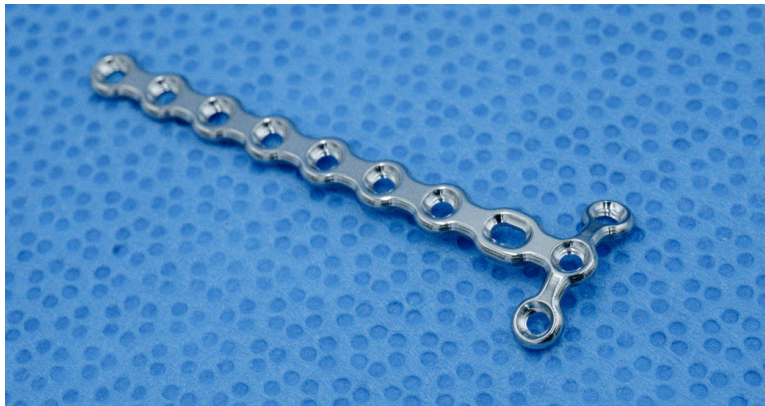

# 1.5mm Locking T-Plate

1.5mm Locking T-Plate 2  
Head 6 Shaft  
#15LTP2H6S

1.5mm Locking T-Plate 3  
Head 8 Shaft  
#15LTP3H8S

1.5mm Locking T-Plate 4  
Head 8 Shaft  
#15LTP4H8S

# LOCKING T-PLATE

Has the ability to insert multiple screws at the head.

Available with 2 holes in the head, or with 3 holes in the head.

[www.vetsolutionsdirect.com](http://www.vetsolutionsdirect.com)

860-276-7896

866-530-TPLO

	2.0mm Locking T-Plate	2.4/2.7mm Locking T-Plate	3.5mm Locking T-Plate
<b>2 Head 4 Shaft</b>	#20LTP2H4S		
<b>2 Head 5 Shaft</b>		#2427LTP2H5S	#35LTP2H5S
<b>2 Head 6 Shaft</b>	#20LTP2H6S		
<b>2 Head 7 Shaft</b>		#2427LTP2H7S	#35LTP2H7S
<b>2 Head 8 Shaft</b>	#20LTP2H8S		
<b>2 Head 9 Shaft</b>		#2427LTP2H9S	#35LTP2H9S
<b>3 Head 5 Shaft</b>		#2427LTP3H5S	#35LTP3H5S
<b>3 Head 7 Shaft</b>		#2427LTP3H7S	#35LTP3H7S
<b>3 Head 9 Shaft</b>		#2427LTP3H9S	#35LTP3H9S
<b>3 Head 12 Shaft</b>			#35LTP3H12S
<b>3 Head 14 Shaft</b>			#35LTP3H14S
<b>Cut-to-length</b>	#20LTP2H20S	#2427LTP2H20S	