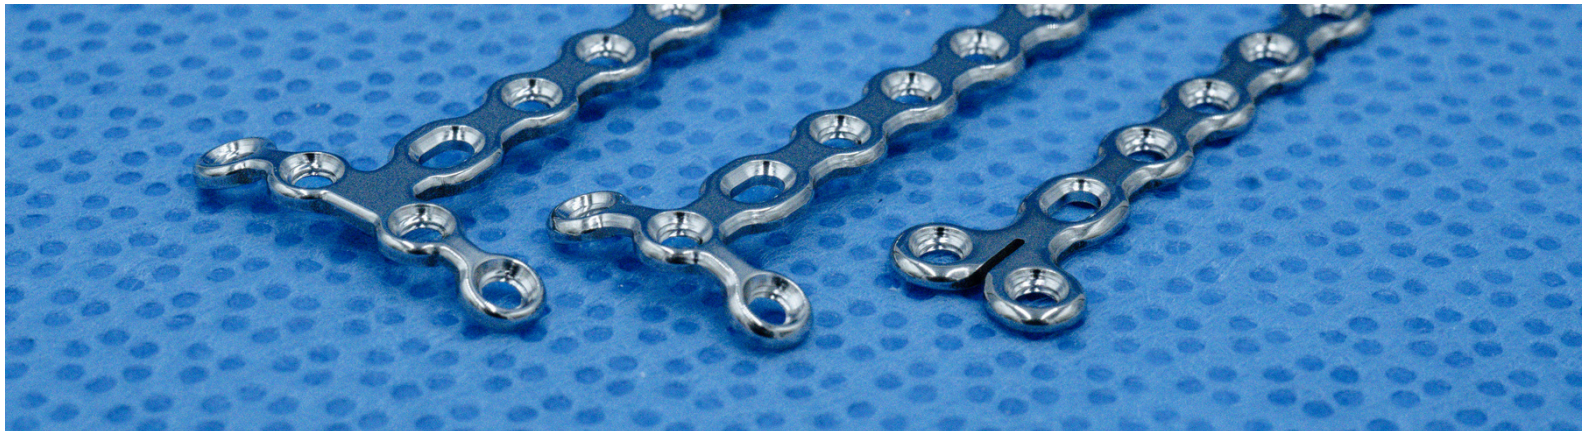

# 1.5mm Locking T-Plate

1.5mm Locking T-Plate 2  
Head 6 Shaft  
#15LTP2H6S

1.5mm Locking T-Plate 3  
Head 8 Shaft  
#15LTP3H8S

1.5mm Locking T-Plate 4  
Head 8 Shaft  
#15LTP4H8S

# LOCKING T-PLATE

Has the ability to insert multiple screws at the head.

Available with 2 holes in the head, or with 3 holes in the head.

[www.vetsolutionsdirect.com](http://www.vetsolutionsdirect.com)

860-276-7896

866-530-TPLO

	2.0mm Locking T-Plate	2.4/2.7mm Locking T-Plate	3.5mm Locking T-Plate
<b>2 Head 4 Shaft</b>	#20LTP2H4S		
<b>2 Head 5 Shaft</b>		#2427LTP2H5S	#35LTP2H5S
<b>2 Head 6 Shaft</b>	#20LTP2H6S		
<b>2 Head 7 Shaft</b>		#2427LTP2H7S	#35LTP2H7S
<b>2 Head 8 Shaft</b>	#20LTP2H8S		
<b>2 Head 9 Shaft</b>		#2427LTP2H9S	#35LTP2H9S
<b>3 Head 5 Shaft</b>		#2427LTP3H5S	#35LTP3H5S
<b>3 Head 7 Shaft</b>		#2427LTP3H7S	#35LTP3H7S
<b>3 Head 9 Shaft</b>		#2427LTP3H9S	#35LTP3H9S
<b>3 Head 12 Shaft</b>			#35LTP3H12S
<b>3 Head 14 Shaft</b>			#35LTP3H14S
<b>Cut-to-length</b>	#20LTP2H20S	#2427LTP2H20S	