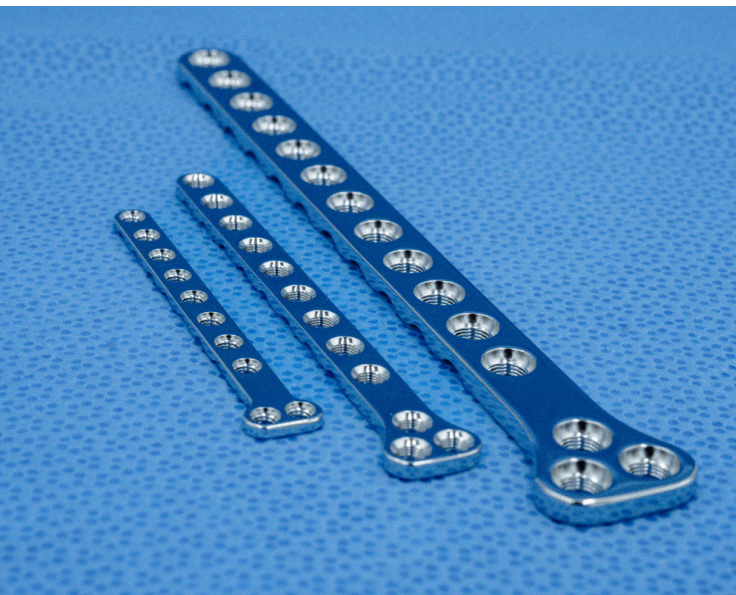

# 1.5mm Locking T-Plate

1.5mm Locking T-Plate 2  
Head 6 Shaft  
#15LTP2H6S

1.5mm Locking T-Plate 3  
Head 8 Shaft  
#15LTP3H8S

1.5mm Locking T-Plate 4  
Head 8 Shaft  
#15LTP4H8S

# LOCKING T-PLATE

Has the ability to insert multiple screws at the head.

Available with 2 holes in the head, or with 3 holes in the head.

[www.vetsolutionsdirect.com](http://www.vetsolutionsdirect.com)

860-276-7896

866-530-TPLO

	2.0mm Locking T-Plate	2.4/2.7mm Locking T-Plate	3.5mm Locking T-Plate
<b>2 Head 4 Shaft</b>	#20LTP2H4S		
<b>2 Head 5 Shaft</b>		#2427LTP2H5S	#35LTP2H5S
<b>2 Head 6 Shaft</b>	#20LTP2H6S		
<b>2 Head 7 Shaft</b>		#2427LTP2H7S	#35LTP2H7S
<b>2 Head 8 Shaft</b>	#20LTP2H8S		
<b>2 Head 9 Shaft</b>		#2427LTP2H9S	#35LTP2H9S
<b>3 Head 5 Shaft</b>		#2427LTP3H5S	#35LTP3H5S
<b>3 Head 7 Shaft</b>		#2427LTP3H7S	#35LTP3H7S
<b>3 Head 9 Shaft</b>		#2427LTP3H9S	#35LTP3H9S
<b>3 Head 12 Shaft</b>			#35LTP3H12S
<b>3 Head 14 Shaft</b>			#35LTP3H14S
<b>Cut-to-length</b>	#20LTP2H20S	#2427LTP2H20S	