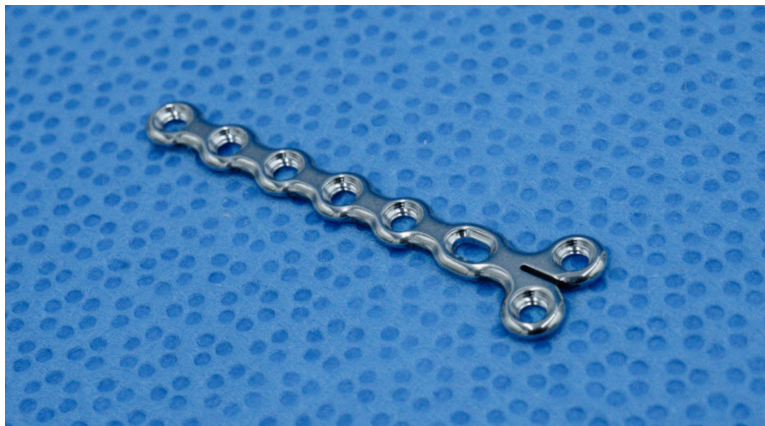

# 1.5mm Locking T-Plate

1.5mm Locking T-Plate 2  
Head 6 Shaft  
#15LTP2H6S

1.5mm Locking T-Plate 3  
Head 8 Shaft  
#15LTP3H8S

1.5mm Locking T-Plate 4  
Head 8 Shaft  
#15LTP4H8S

# LOCKING T-PLATE

Has the ability to insert multiple screws at the head.

Available with 2 holes in the head, or with 3 holes in the head.

[www.vetsolutionsdirect.com](http://www.vetsolutionsdirect.com)

860-276-7896

866-530-TPLO

	2.0mm Locking T-Plate	2.4/2.7mm Locking T-Plate	3.5mm Locking T-Plate
<b>2 Head 4 Shaft</b>	#20LTP2H4S		
<b>2 Head 5 Shaft</b>		#2427LTP2H5S	#35LTP2H5S
<b>2 Head 6 Shaft</b>	#20LTP2H6S		
<b>2 Head 7 Shaft</b>		#2427LTP2H7S	#35LTP2H7S
<b>2 Head 8 Shaft</b>	#20LTP2H8S		
<b>2 Head 9 Shaft</b>		#2427LTP2H9S	#35LTP2H9S
<b>3 Head 5 Shaft</b>		#2427LTP3H5S	#35LTP3H5S
<b>3 Head 7 Shaft</b>		#2427LTP3H7S	#35LTP3H7S
<b>3 Head 9 Shaft</b>		#2427LTP3H9S	#35LTP3H9S
<b>3 Head 12 Shaft</b>			#35LTP3H12S
<b>3 Head 14 Shaft</b>			#35LTP3H14S
<b>Cut-to-length</b>	#20LTP2H20S	#2427LTP2H20S	