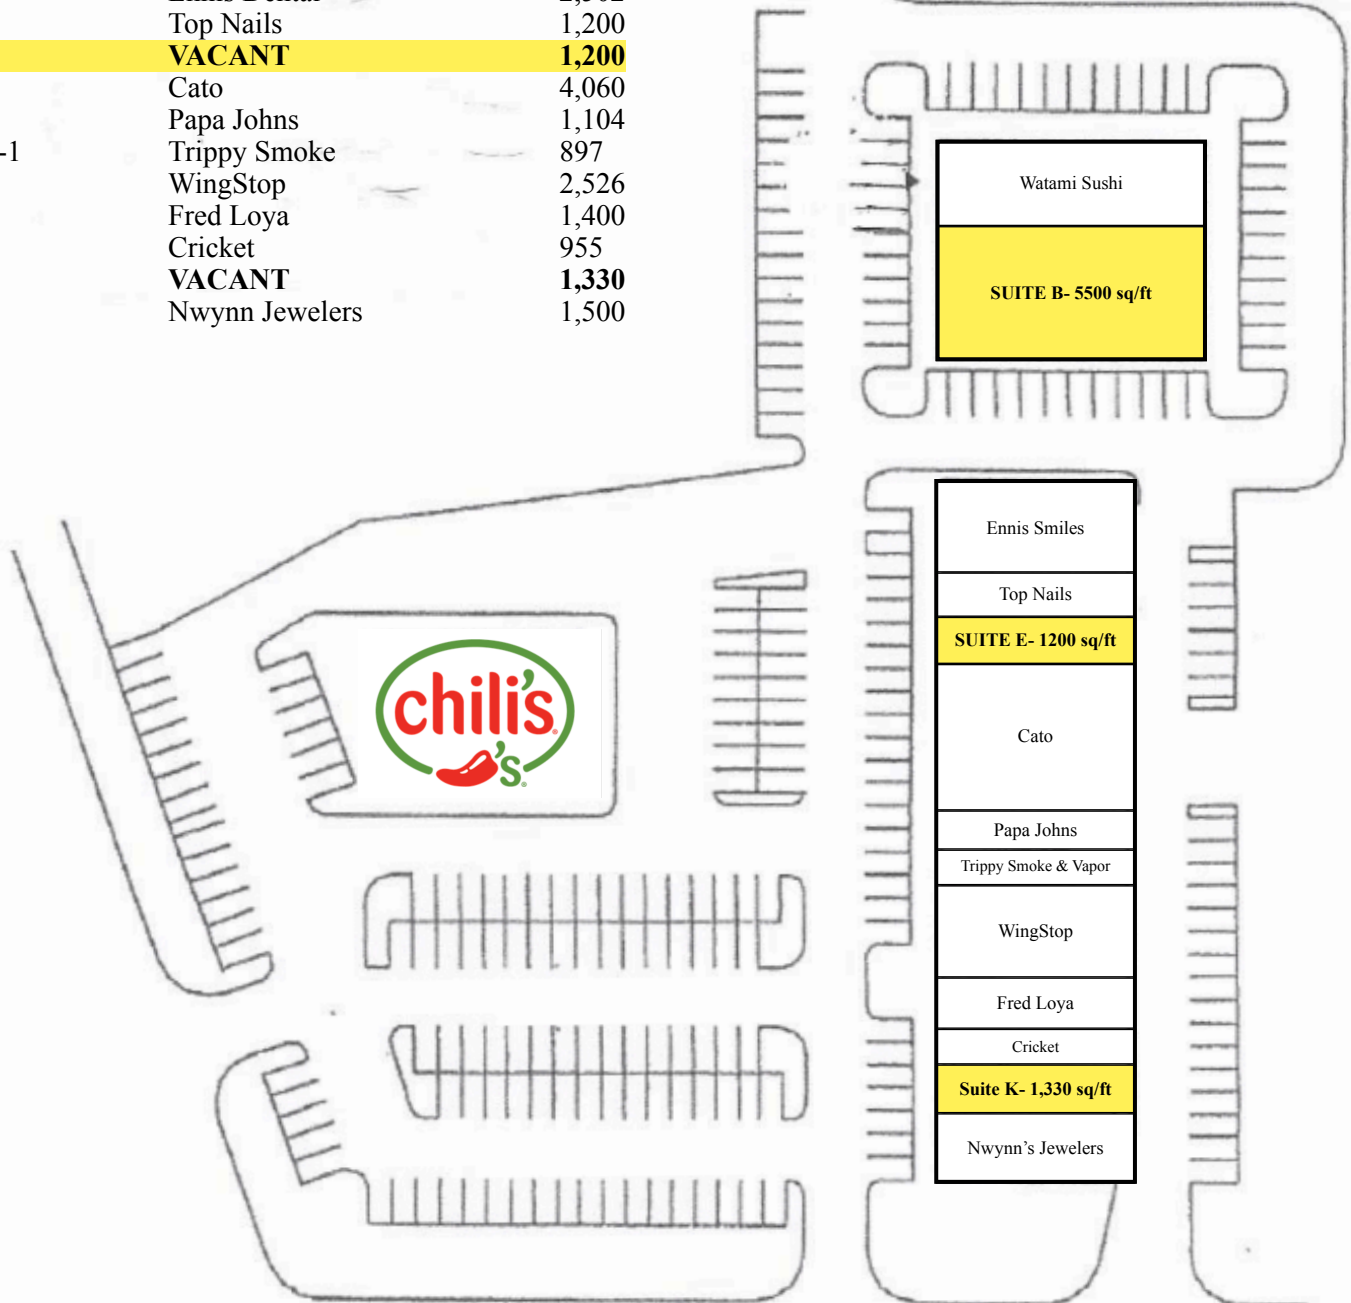

Ennis Plaza

1012 E Ennis Ave
Ennis, TX 75119

<u>Suite</u>	<u>Tenants</u>	<u>SQ/FT</u>
A and A-1	Watami Sushi	3,020
B	VACANT	5,500
C	Ennis Dental	2,502
D	Top Nails	1,200
E	VACANT	1,200
F	Cato	4,060
G	Papa Johns	1,104
G-1	Trippy Smoke	897
H	WingStop	2,526
I	Fred Loya	1,400
J	Cricket	955
K	VACANT	1,330
L	Nwynn Jewelers	1,500