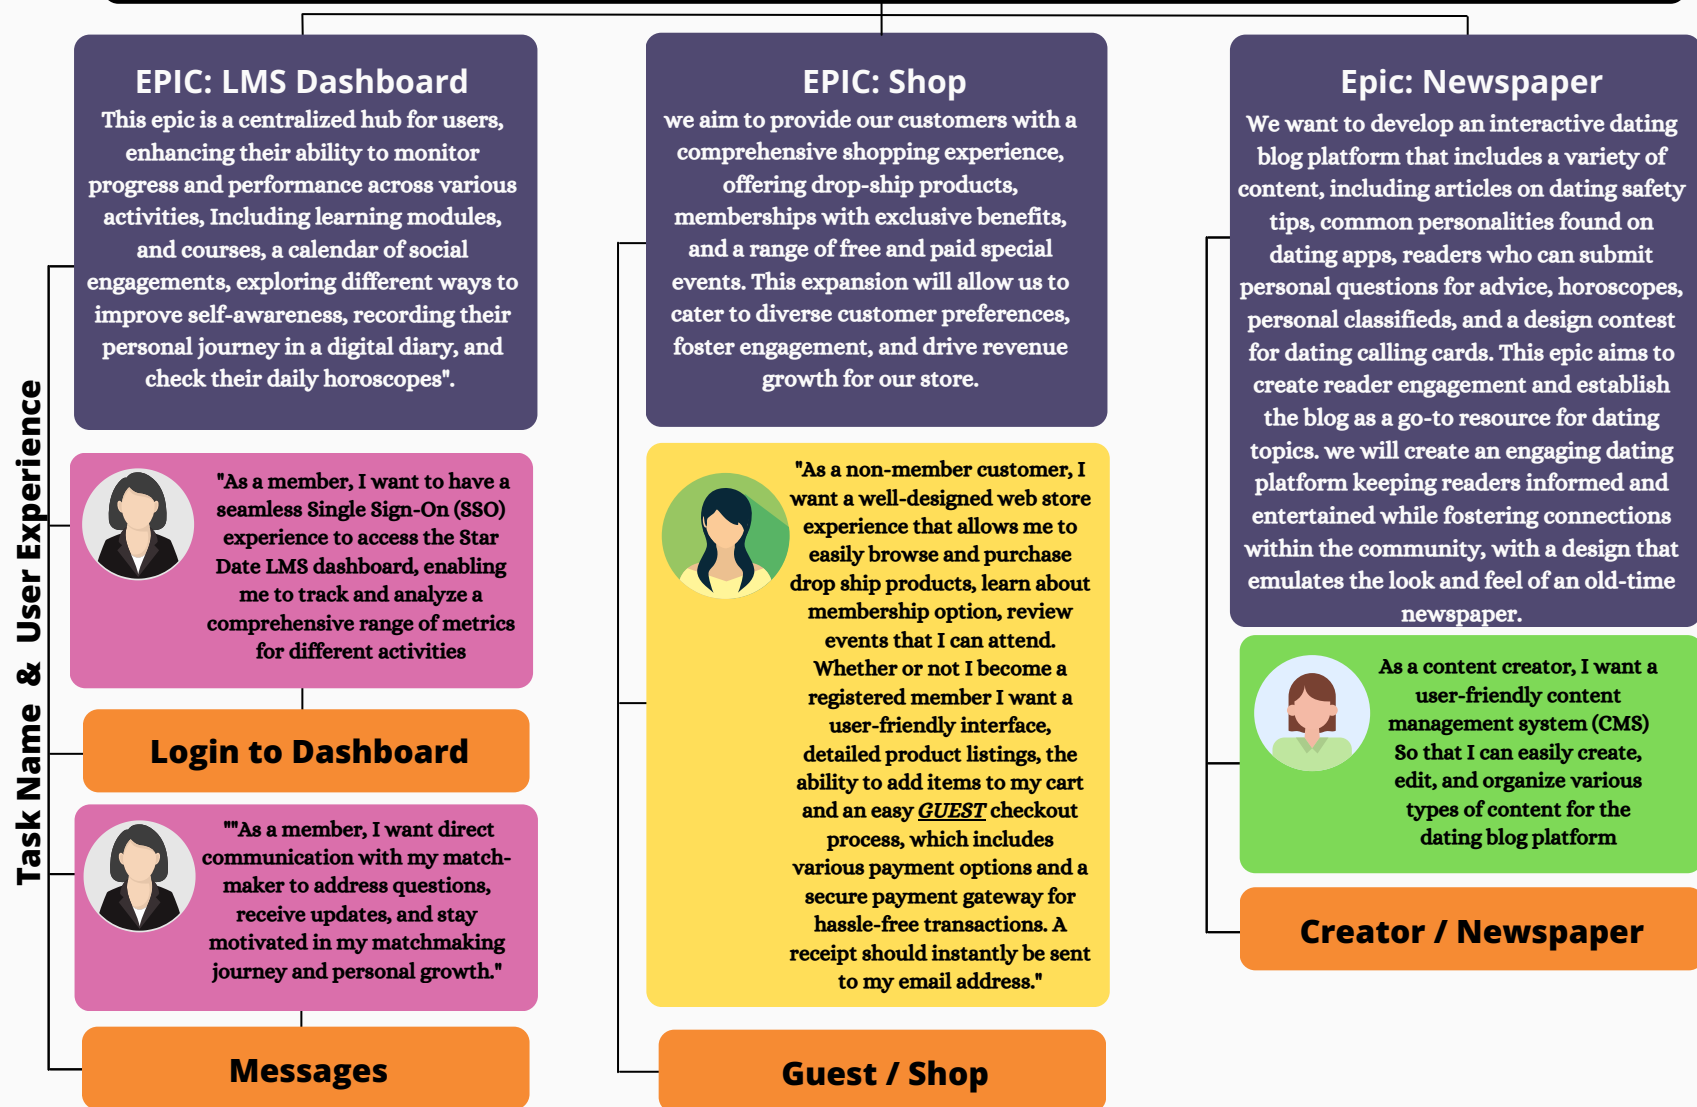

Work Breakdown Structure

Initiative: Create an interactive Website that introduces a new matchmaking service to Utah

Work Breakdown Structure

Initiative: Creative an interactive Website that introduces a new matchmaking service to Utah

Work Breakdown Structure

Initiative: Creative an interactive Website that introduces a new matchmaking service to Utah

Work Breakdown Structure

Initiative: Creative an interactive Website that introduces a new matchmaking service to Utah