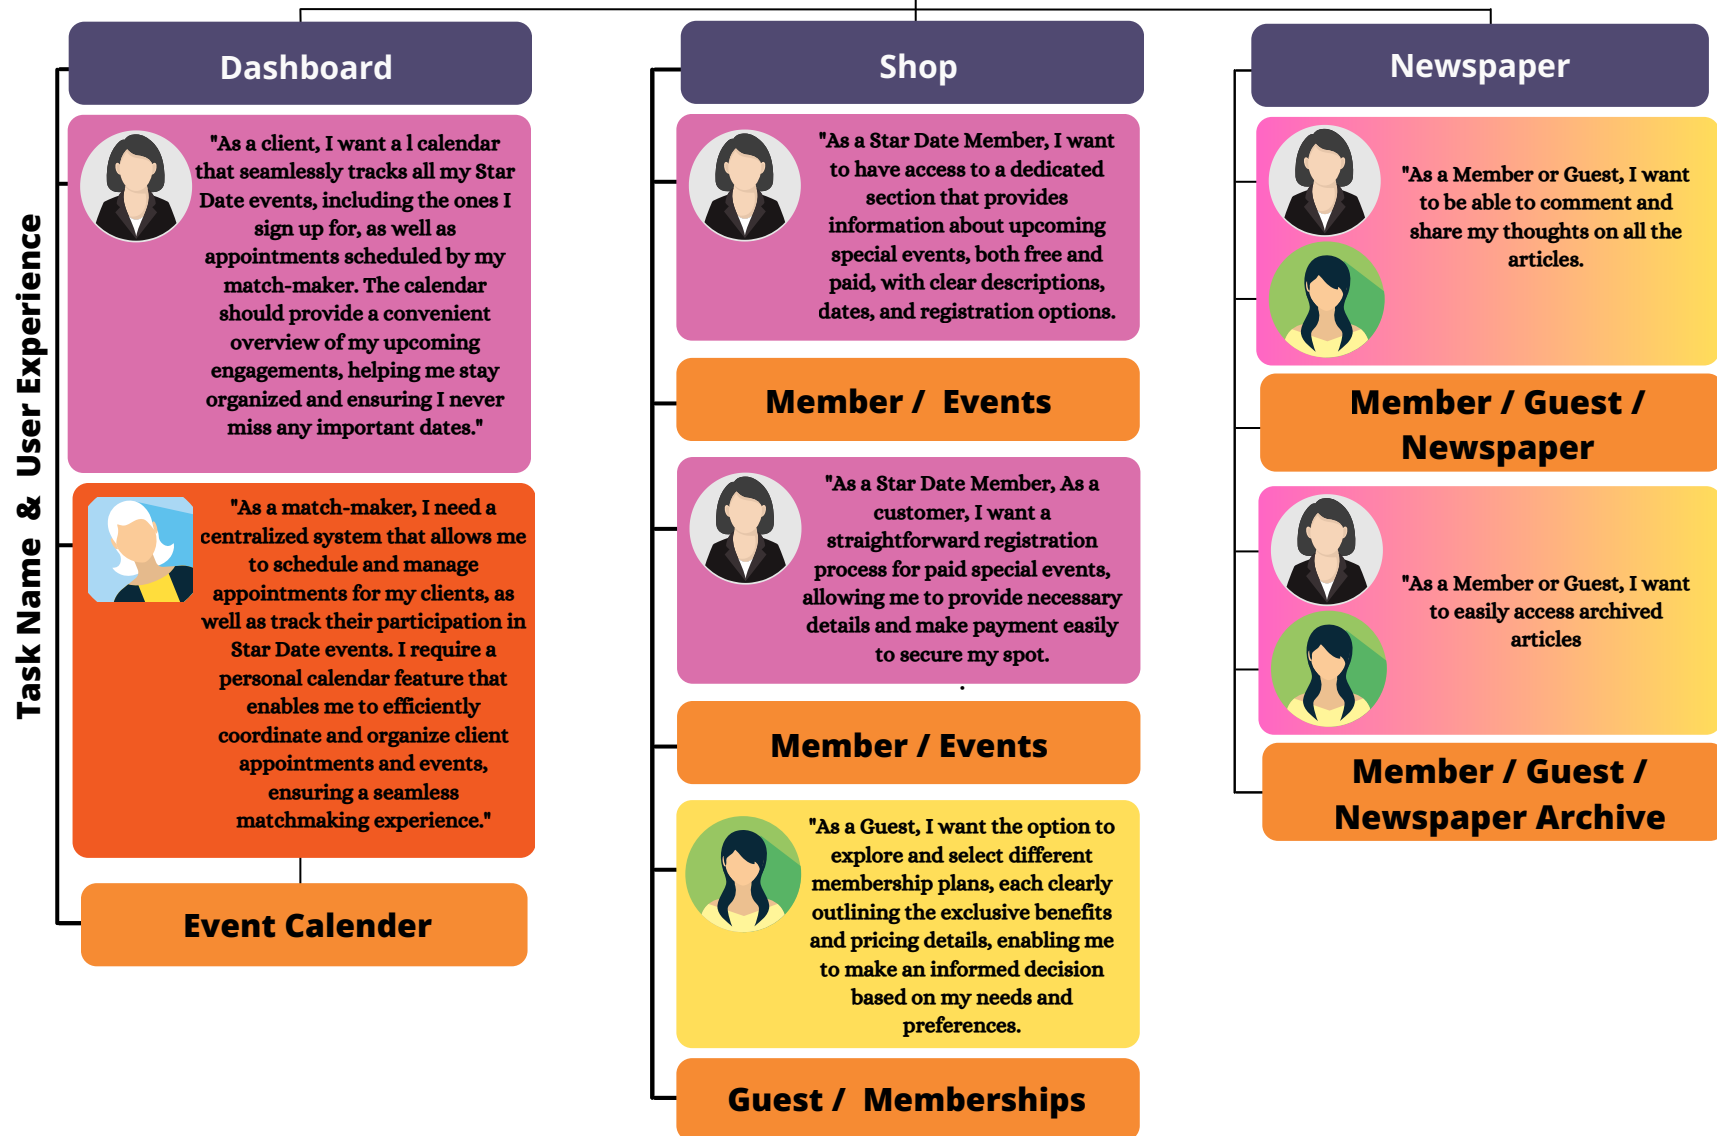

Work Breakdown Structure

Initiative: Create an interactive Website that introduces a new matchmaking service to Utah

Work Breakdown Structure

Initiative: Creative an interactive Website that introduces a new matchmaking service to Utah

Work Breakdown Structure

Initiative: Creative an interactive Website that introduces a new matchmaking service to Utah

Work Breakdown Structure

Initiative: Creative an interactive Website that introduces a new matchmaking service to Utah