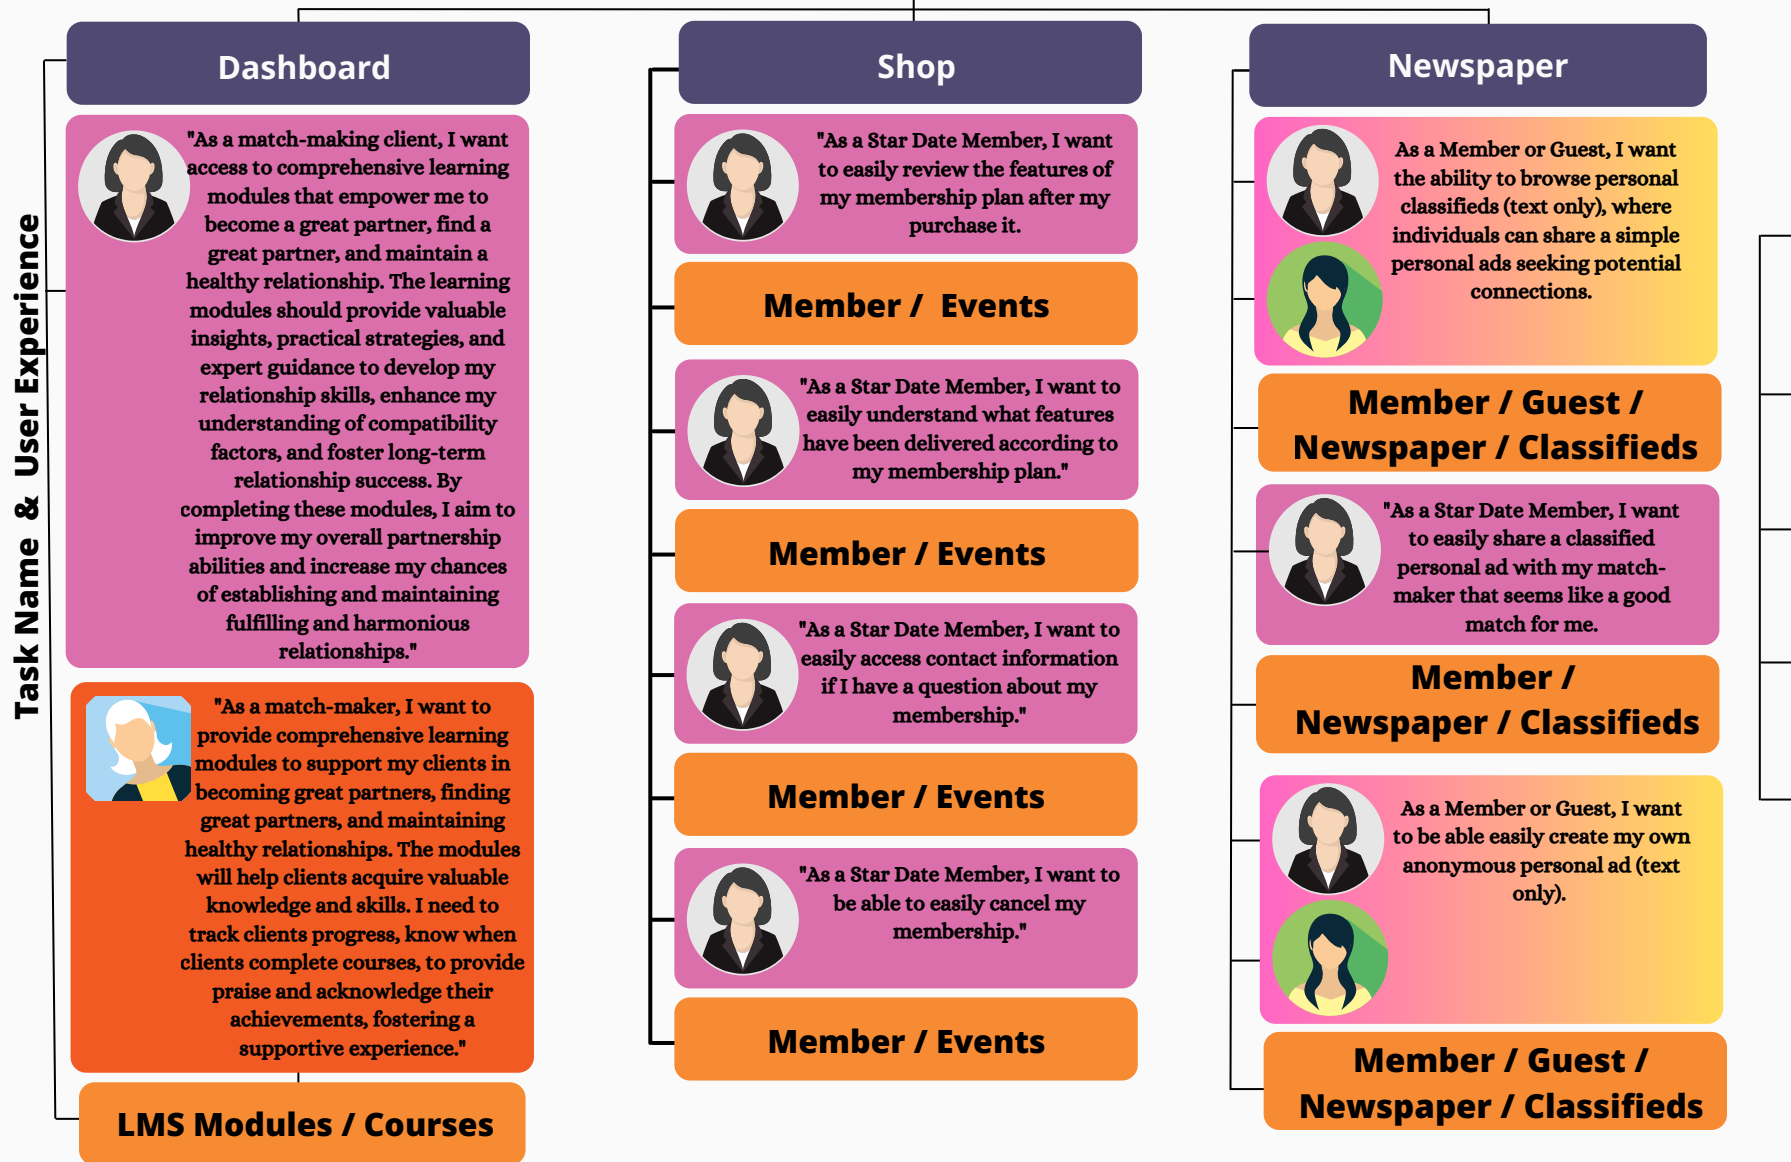

Work Breakdown Structure

Initiative: Create an interactive Website that introduces a new matchmaking service to Utah

Work Breakdown Structure

Initiative: Creative an interactive Website that introduces a new matchmaking service to Utah

Work Breakdown Structure

Initiative: Creative an interactive Website that introduces a new matchmaking service to Utah

Work Breakdown Structure

Initiative: Creative an interactive Website that introduces a new matchmaking service to Utah