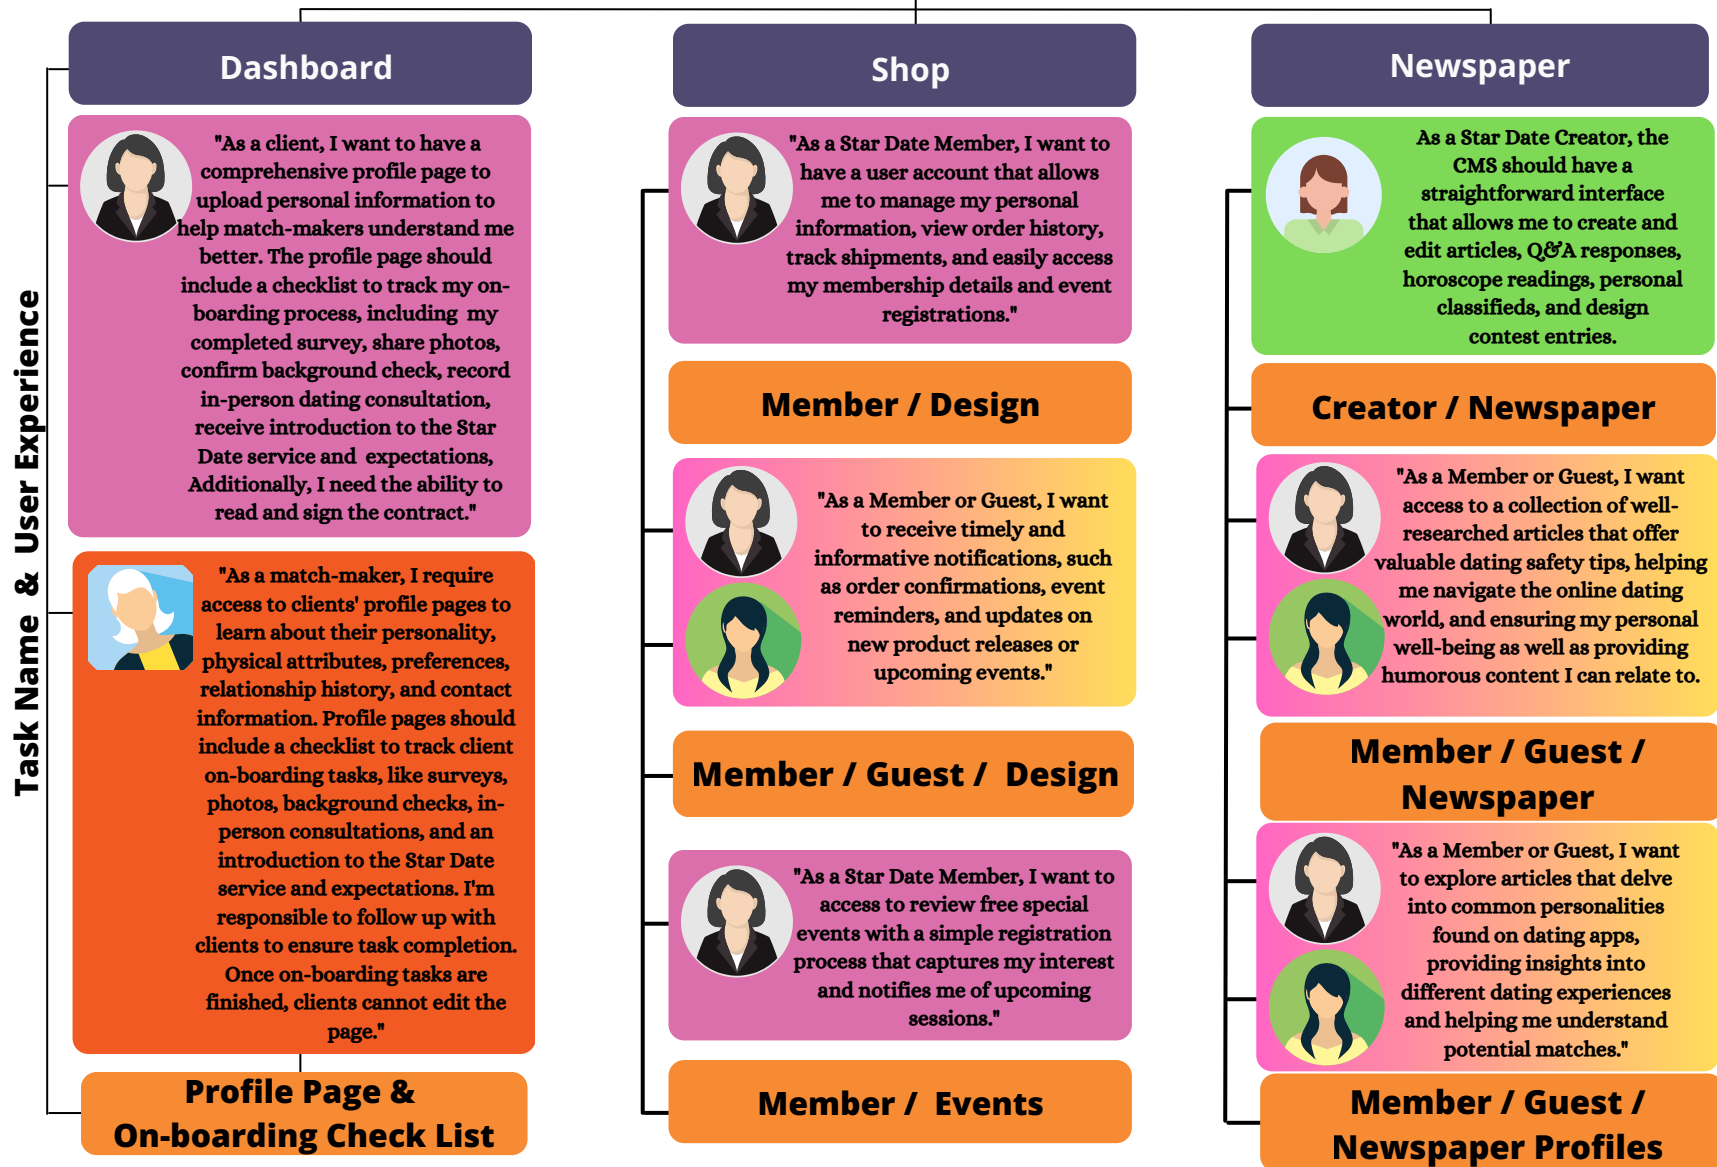

Work Breakdown Structure

Initiative: Create an interactive Website that introduces a new matchmaking service to Utah

Work Breakdown Structure

Initiative: Creative an interactive Website that introduces a new matchmaking service to Utah

Work Breakdown Structure

Initiative: Creative an interactive Website that introduces a new matchmaking service to Utah

Work Breakdown Structure

Initiative: Creative an interactive Website that introduces a new matchmaking service to Utah