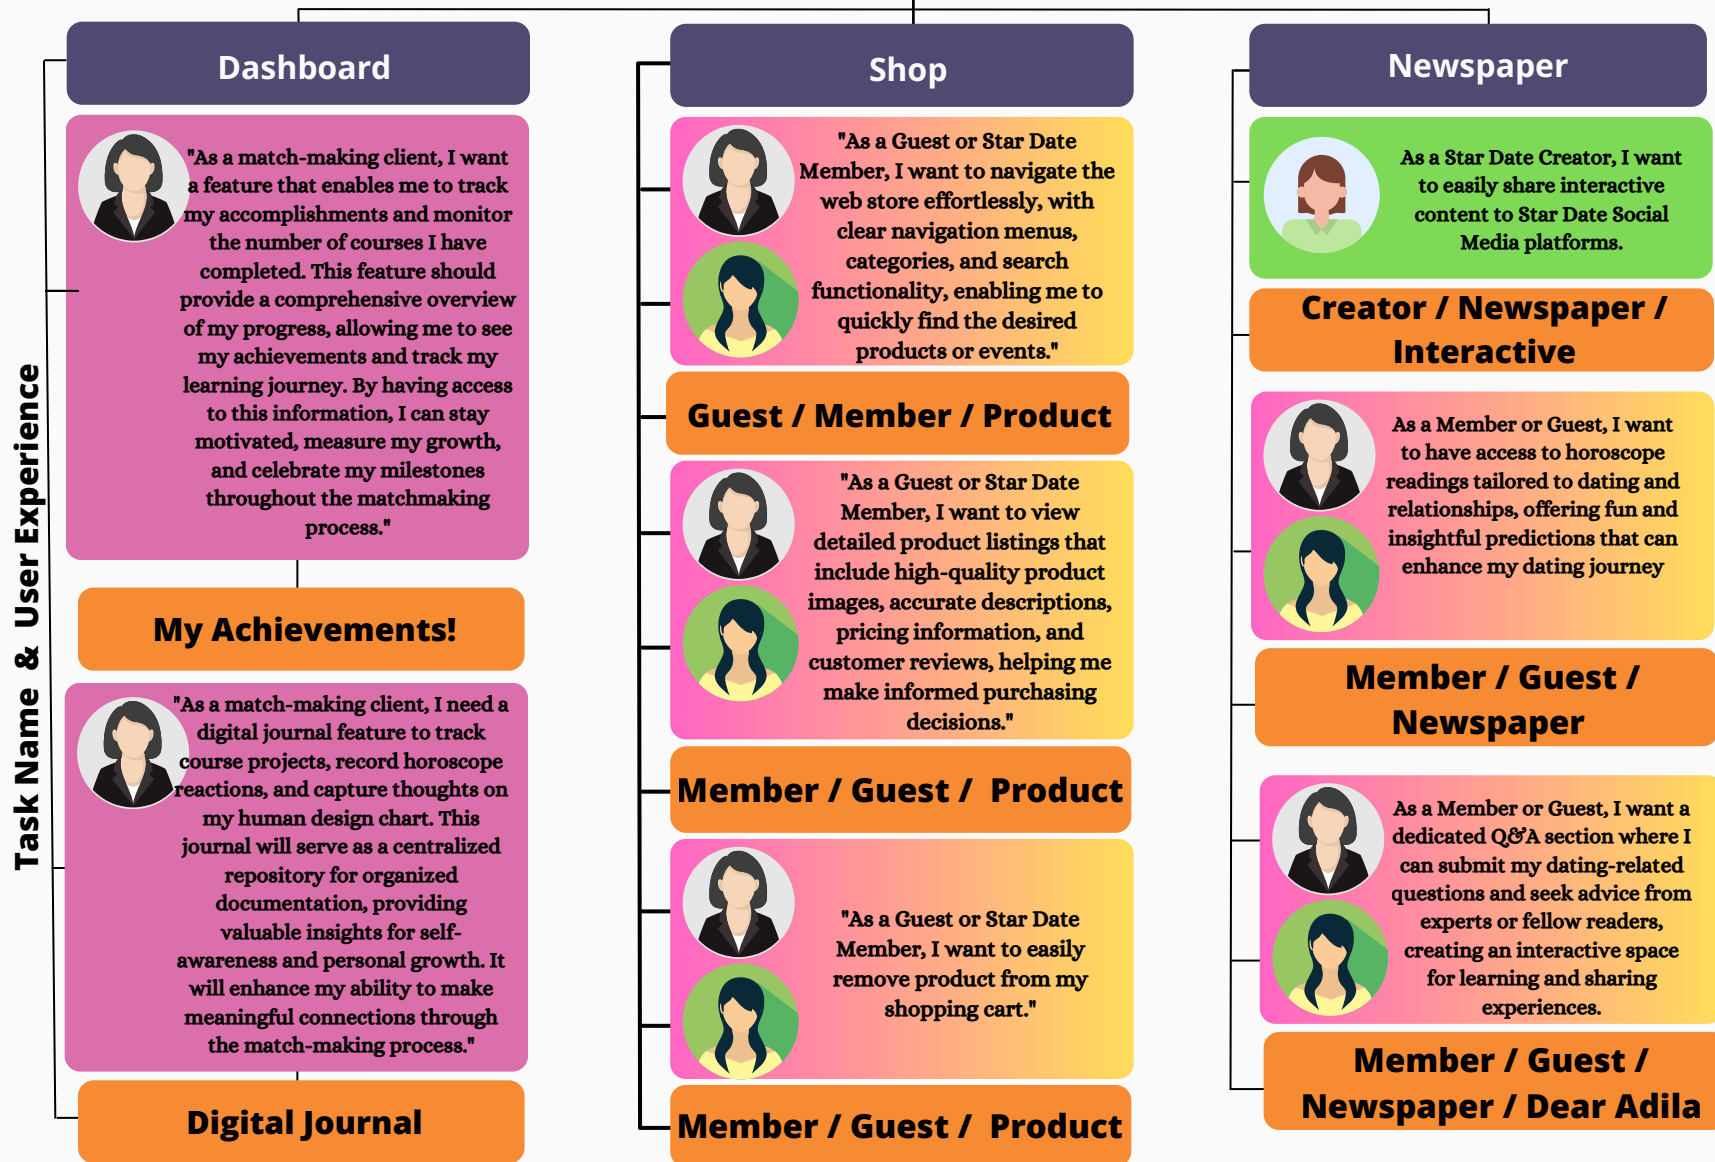

Work Breakdown Structure

Initiative: Create an interactive Website that introduces a new matchmaking service to Utah

Work Breakdown Structure

Initiative: Creative an interactive Website that introduces a new matchmaking service to Utah

Work Breakdown Structure

Initiative: Creative an interactive Website that introduces a new matchmaking service to Utah

Work Breakdown Structure

Initiative: Creative an interactive Website that introduces a new matchmaking service to Utah