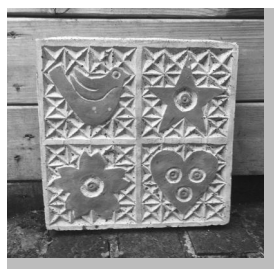

Stake \$32

Large Triangle \$25
Small Triangle \$20

Stepping Stones

Any
Large
Tile
Stone
\$30

ALPHABET SOUP STONES

SQUARE \$25
CIRCLE \$25
HEART \$25

GARDEN STAKES

STAKE \$35