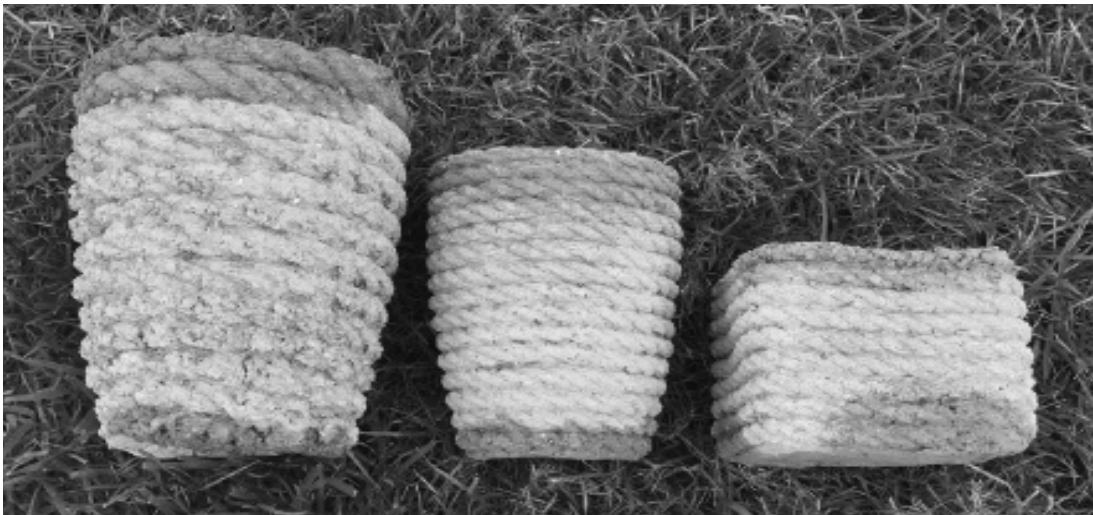

\$25

Heart
Container
With Pick

HYTPERTUFA CONTAINERS

\$25

Bird
Basin
Planter

\$25

\$35

Mosaic Succulent
Tray with Bird

\$50

ROPE TUFA POTS

LARGE \$15
SMALL \$10
SQUARE \$8

FOR THE BIRDS

\$35

**Shallow Basin
Pedestal**

\$55

\$35