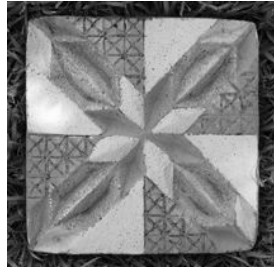

Stake \$32

Large Triangle \$25
Small Triangle \$20

Stepping Stones

Any
Large
Tile
Stone
\$30

ALPHABET SOUP STONES

SQUARE \$25
CIRCLE \$25
HEART \$25

GARDEN STAKES

STAKE \$35