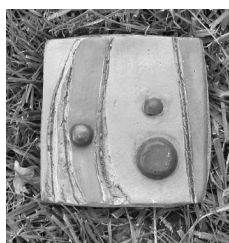

Heart
Angel

\$45

St. Fiarce
Angel
Patron Saint
of
Gardeners

\$20

5-inch
Mosaic Balls

GARDEN ACCENTS

FACE PLAQUES \$35

\$5