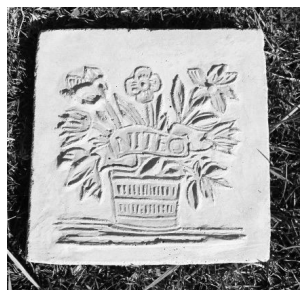

STEPPING STONES

$25