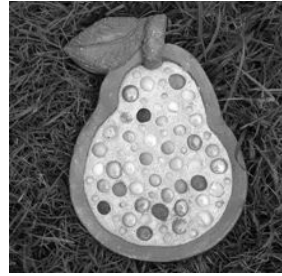

FOR THE BIRDS

GARDEN ACCENTS
& SCULPTURES

SMALL STEPPING STONES

\$10

8-INCH
SQUARES

Small Tile
Stones

SMALL STEPPING STONES

\$15

\$15

\$15

\$15

\$5

PAW EDGER
\$5

\$25

\$5

FOUR-PART HERB or SUN STONE
\$30