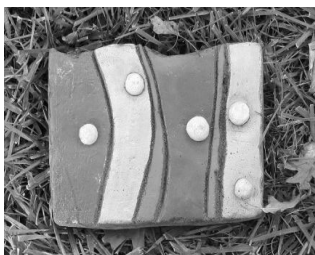

GARDEN ACCENTS

$5

$8

$5

$5

$3

$5

$8

$10

$8