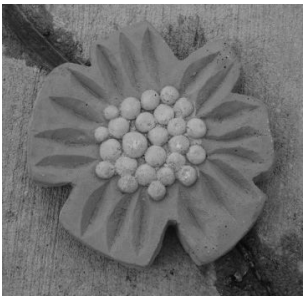

\$15
Straight
w/couplers

\$35
Totem
Planter

\$35
Metal
Garden
Totem Stand
Stand

\$35
Concrete
Patio
Totem Stand

GARDEN TOTEM STAKES

Totem Components \$15

\$10

GARDEN TOTEM STAKES