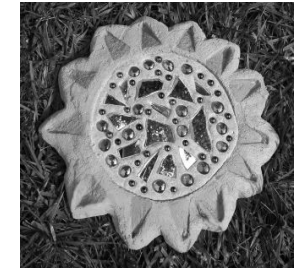

STEPPING STONES

$30