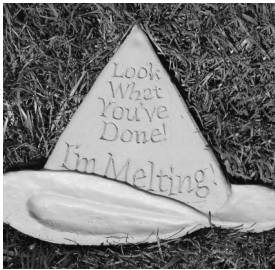

Stake \$32

Large Triangle \$25
Small Triangle \$20

Stepping Stones

Any
Large
Tile
Stone
\$30

ALPHABET SOUP STONES

SQUARE \$25
CIRCLE \$25
HEART \$25

GARDEN STAKES

STAKE \$35