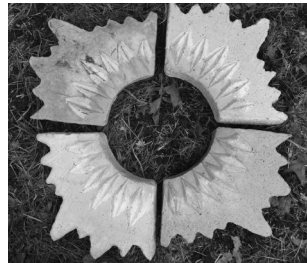

\$15

\$15

\$15

\$5

PAW EDGER
\$5

\$25

\$5

FOUR-PART HERB or SUN STONE
\$30