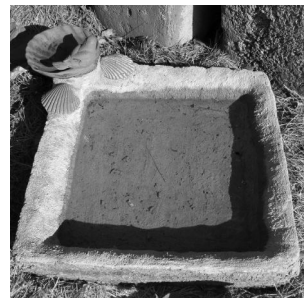

\$50

ROPE TUFA POTS

LARGE \$15
SMALL \$10
SQUARE \$8

FOR THE BIRDS

\$35

**Shallow Basin
Pedestal**

\$55

\$35

\$45-50

Mosaic

\$35

\$35

Wedge Stand \$15

\$25

FOR THE BIRDS

\$70