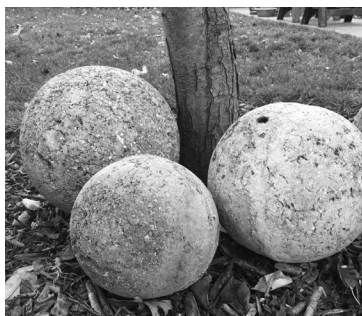

Tufa Spheres
12" $65
10" $50
8" $35