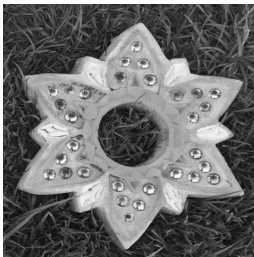

STEPPING STONES

$30