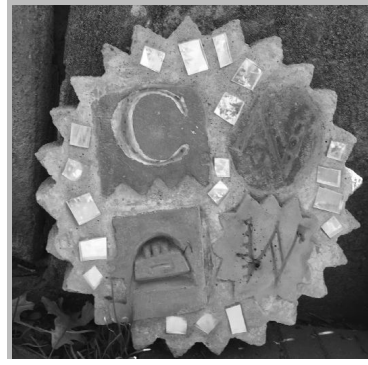

Stake \$32

Large Triangle \$25
Small Triangle \$20

Stepping Stones

Any
Large
Tile
Stone
\$30

ALPHABET SOUP STONES

SQUARE \$25
CIRCLE \$25
HEART \$25

GARDEN STAKES

STAKE \$35