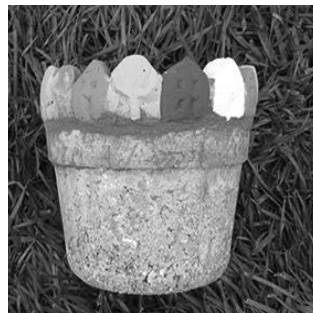

Tall
Wedge
Pillar

\$15

SUCCULENT
PLANTER

\$25

Half-Round
Container
(wall or railing)

\$55

3-foot
Column
Planter

\$45

Rectangle
Facet
Container

\$15

Square
Facet
Container

HYPERTUFA CONTAINERS

\$10
Small
Box

\$18
Medium
Box

Plain \$25
Pie Crust \$30

\$25
Large
Box

Pie Crust Edge
Bowl \$45

\$20
Round Pot
with Flower

\$30
Ornamented
Rectangle

\$20
House/Tree
Border

\$25

\$35

HYPERTUFA CONTAINERS

Zigzag
Container