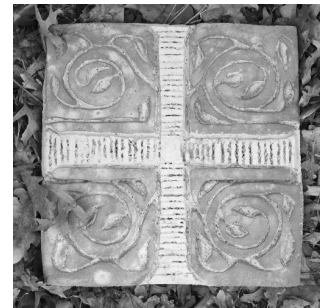

STEPPING STONES

$25