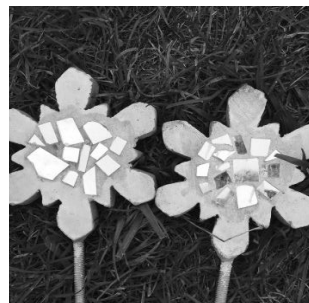

\$35

\$35

Garden Stakes

Mini-Stakes
\$15

MINI-STAKES \$15

MOSAIC MINI-STAKES \$20

HOUSE /HEART FRIEZE \$30

GARDEN STAKES