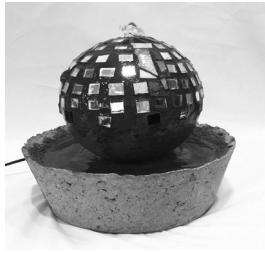

GARDEN ACCENTS

$80