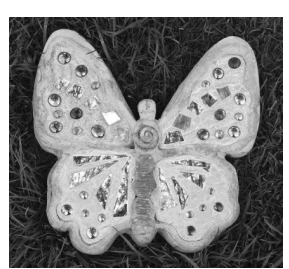

STEPPING STONES

$30