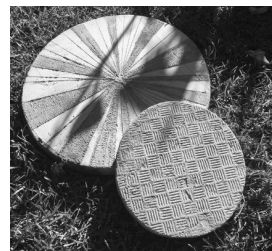

**Tufa
'Shrooms**

**Small $3
Medium $4
Large $5**

**CONCRETE
CIRCULAR
TABLE TOPS
30" DIAMETER $65
15" DIAMETER $30**