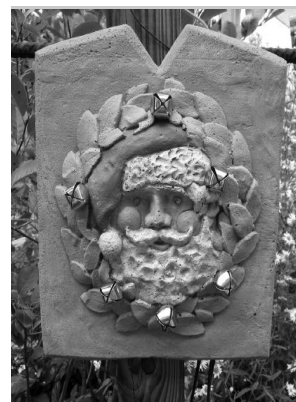

Garden Stakes

$35

$32

$32

$45

$45

$50

WISHING YOU CHEER STAKE $45
COMFORT AND JOY STAKE $45