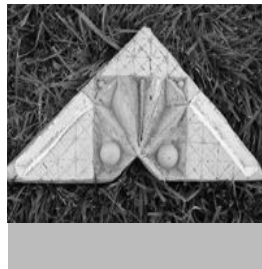

FOR THE BIRDS

GARDEN ACCENTS
& SCULPTURES

SMALL STEPPING STONES

\$10

8-INCH
SQUARES

Small Tile
Stones

SMALL STEPPING STONES

\$15