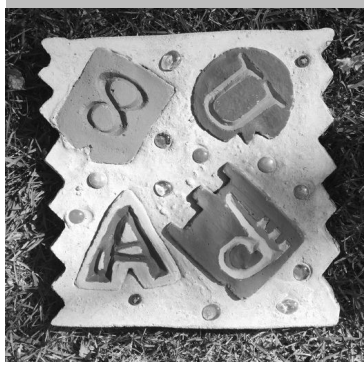

Stake \$32

Large Triangle \$25
Small Triangle \$20

Stepping Stones

Any
Large
Tile
Stone
\$30

ALPHABET SOUP STONES

SQUARE \$25
CIRCLE \$25
HEART \$25

GARDEN STAKES

STAKE \$35