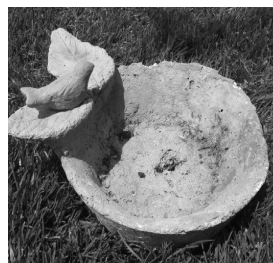

Rectangle
Facet
Container

\$15

Square
Facet
Container

HYPERTUFA CONTAINERS

\$10
Small
Box

\$18
Medium
Box

Plain \$25
Pie Crust \$30

\$25
Large
Box

Pie Crust Edge
Bowl \$45

\$20
Round Pot
with Flower

\$30
Ornamented
Rectangle

\$20
House/Tree
Border

\$25

\$35

HYPERTUFA CONTAINERS

Zigzag
Container

Large \$8
Small \$5

\$20

Medium Bird
Bowl

Happy Pot
\$15

\$25

Large Bird
Bowl

\$25

Large
Monkey-
Bread
Pot

\$70

Large
Ribbed
Container

\$45

Totem
Planter

\$50

Angel
w/Pot

\$65

Double
Angel
w/Pot