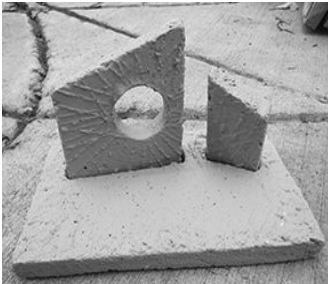

GNOME

\$30

GNOME
SITTER

GARDEN ACCENTS

\$25
Concrete
Nativity
Figures

\$15
Concrete
Nativity
Stable

Leaf Sphere small **\$45**
large **\$65**

\$15
Large
Bird