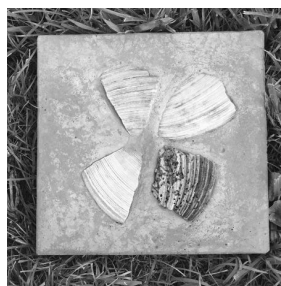

FOR THE BIRDS

GARDEN ACCENTS
& SCULPTURES

SMALL STEPPING STONES

\$10

8-INCH
SQUARES

Small Tile
Stones

SMALL STEPPING STONES

\$15