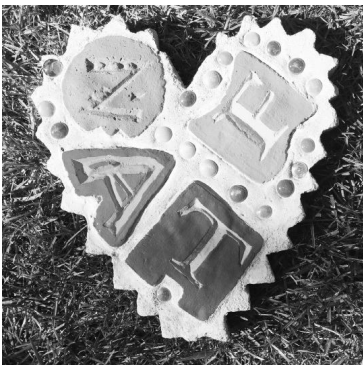

Stake \$32

Large Triangle \$25
Small Triangle \$20

Stepping Stones

Any
Large
Tile
Stone
\$30

ALPHABET SOUP STONES

SQUARE \$25
CIRCLE \$25
HEART \$25

GARDEN STAKES

STAKE \$35