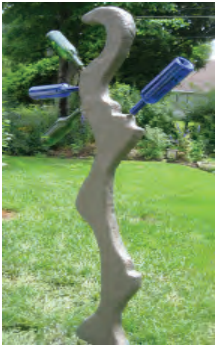

GARDEN ACCENTS

Special Order
$150

Squiggle
Bottle Tree
w/o bottles