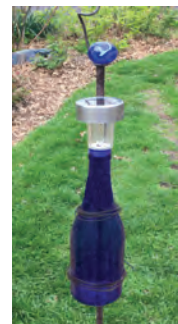

TORCH STAKE

\$35

\$35

GARDEN STAKES

MESSAGE TILE STAKE

ANY
STAKE
WITH TILE

\$35

\$30