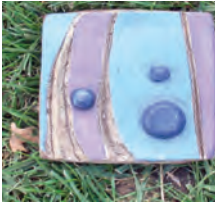

\$35

Vertical
Mosaic
Fountain
Large \$145
Smaller \$100

GARDEN ACCENTS

\$35

\$8

\$10

\$10

\$10