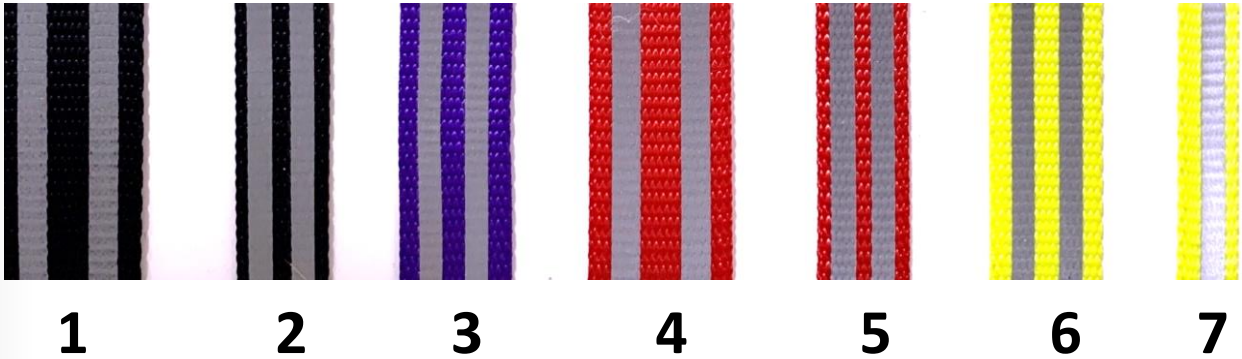

** For reference only*
** Color customization*

Width of Webbing
Inch (es)

3/8

5/8

3/4

1

Reflective Stripes & Lines

ALEW005