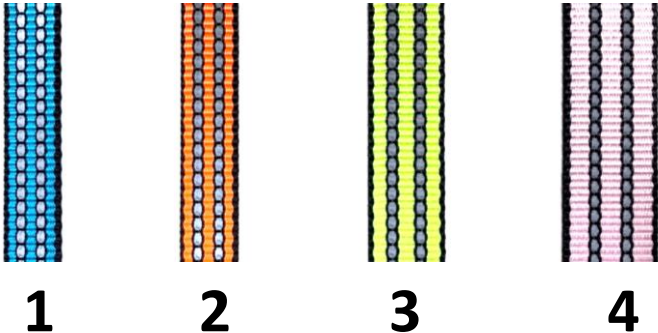

Reflective Stripes & Lines

ALEW005

ALEW006

ALEW007