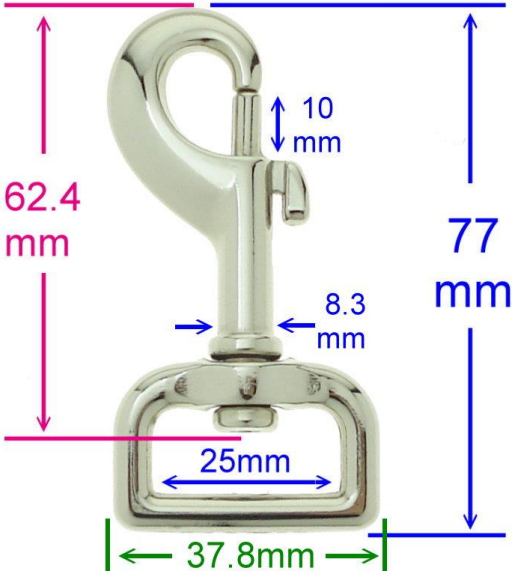

** For reference only*
** Color customization*

Width of Webbing
Inch (es)

3/8

5/8

3/4

1

Reflective Stripes & Lines

ALEW005

ALEW006

ALEW007

Round Rope

ALERO001

1
2
3
4
5
6
7
8

ALERO002

1 2 3 4 5 6

** Size customization*
** Color customization*

ALERO003

1 2 3

ALERO004

1 2 3 4

Swivel Hooks & Buckles

ALEHK001

ALEHK002

ALEHK003