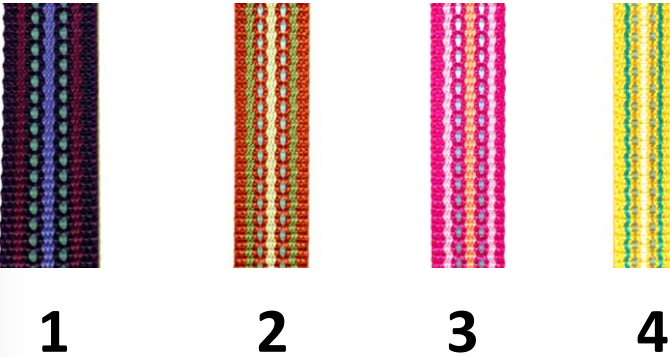

Webbing & Round rope

Nylon & Polyester

ALEW001

1 2 3 4 5 6 7 8 9 10 11

ALEW002

1 2 3 4 5

ALEW003

1 2 3 4

** For reference only*
** Color customization*

Width of Webbing
Inch (es)

3/8

5/8

3/4

1

Reflective Stripes & Lines

ALEW005

ALEW006

ALEW007

Round Rope

ALERO001

1
2
3
4
5
6
7
8

ALERO002

1 2 3 4 5 6

** Size customization*
** Color customization*