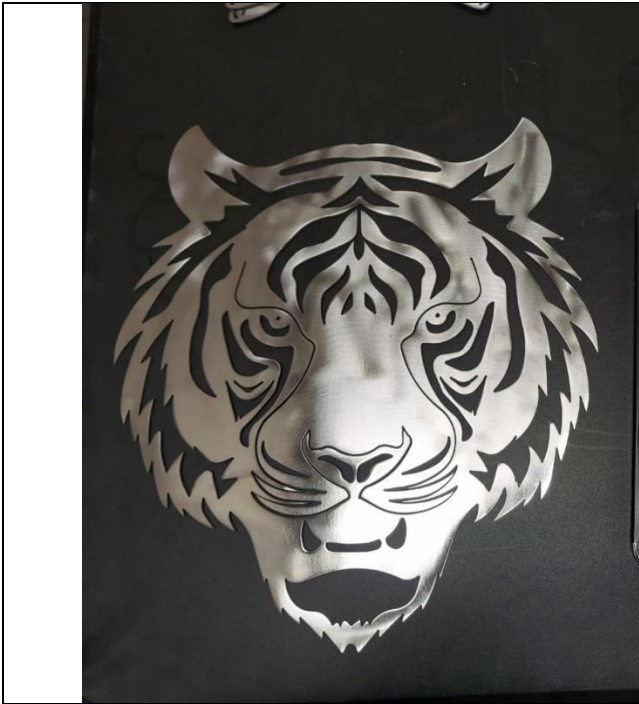

Owl
\$85.00
Approx: 16 x 12

Semi with Flag
\$115.00
Approx: 25 x 16

Sign to Drink
11 x 11
\$40.00

Silly Cow/Chicken/Goat
\$35

Cow Approx: 16 x 13
Chicken Approx: 13 x 15
Goat Approx: 15 x 13

Skull w/Feathers
14 x 17
\$65.00