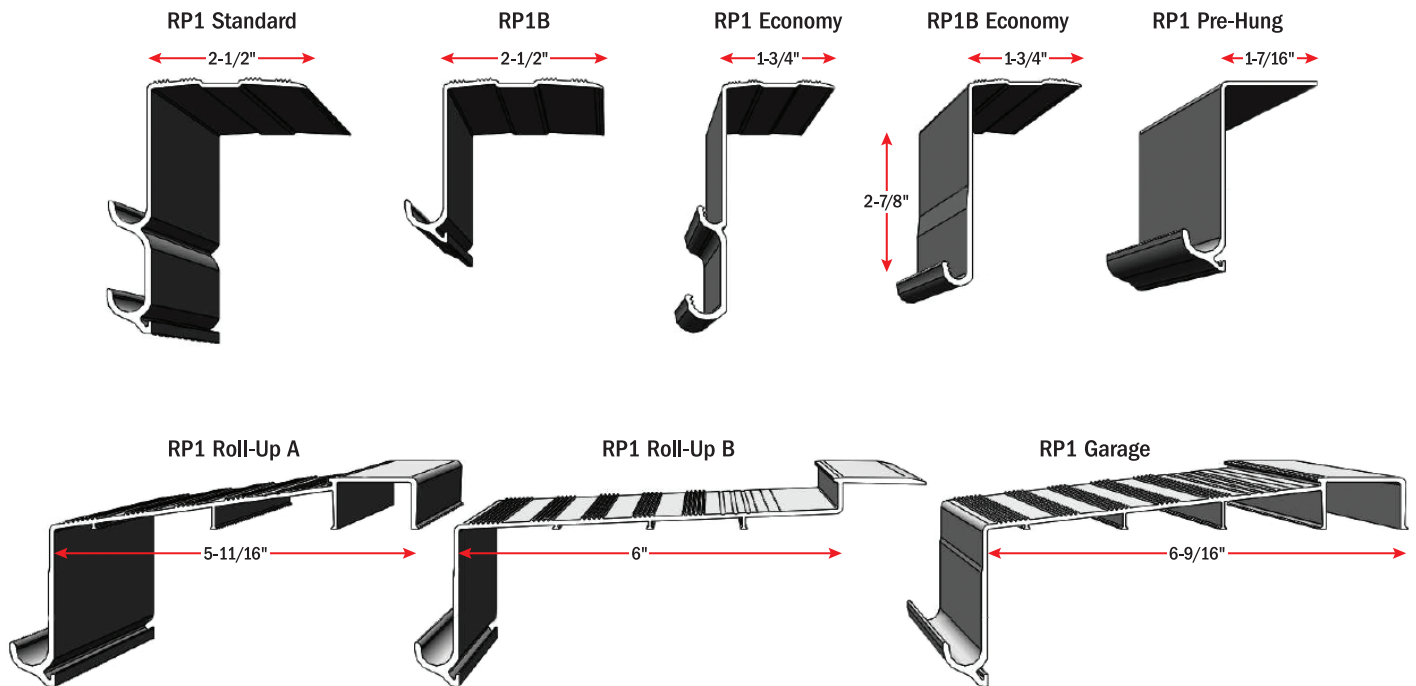

The NEW Sill Plate...

...that belongs on
***Every* Shed.**

It's more than just a sill plate.

*Patent-Pending Ramp System for
Utility Buildings, Storage Sheds & Mini Barns*

(303) 321-0945 • 4555 Grape St., Denver, CO 80216
sales@im-inc.com www.im-inc.com