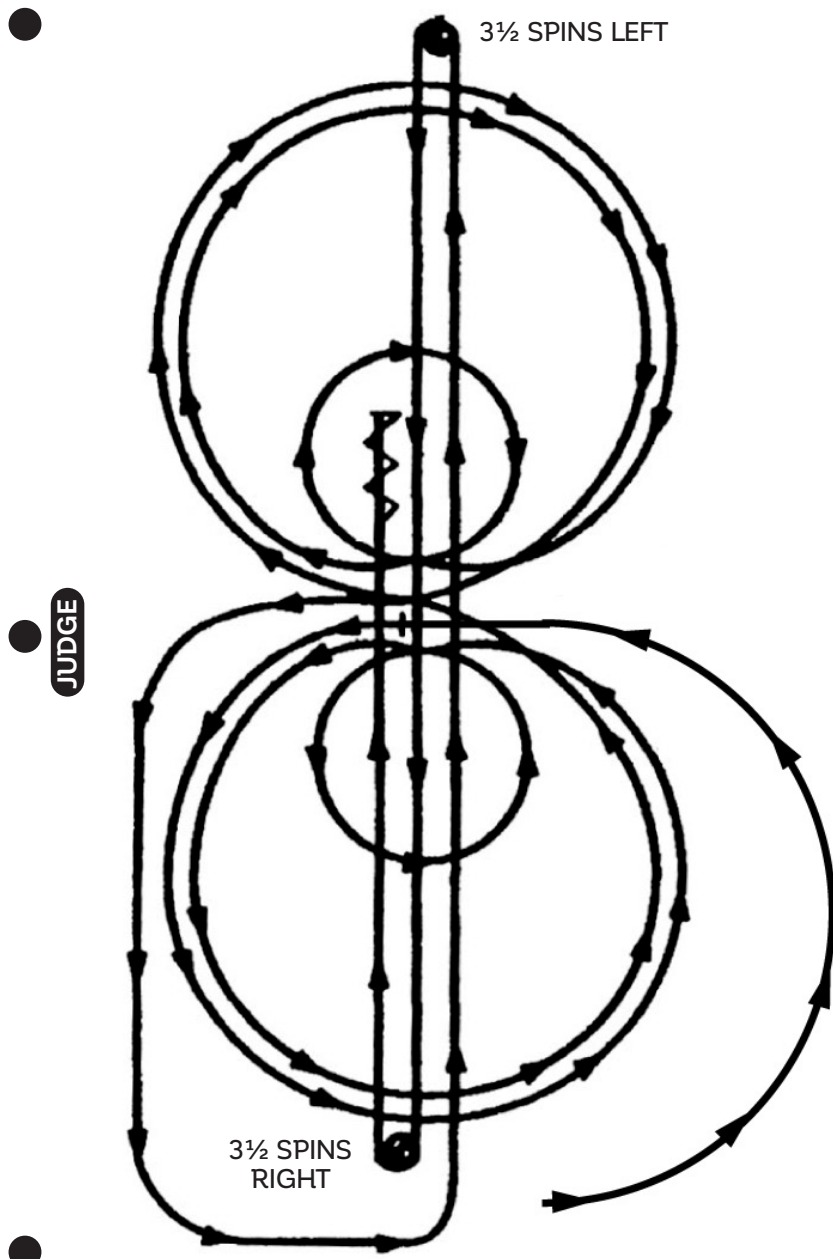

NRCHA ★ PATTERN 2 - LOPE TOWARD

NATIONAL REINED COW HORSE ASSOCIATION

Begin on left lead. At the center, without stopping or breaking gait, begin pattern facing toward the judge. Refer to rule 20.6

1. Beginning on the left lead, complete 3 circles to the left. The first one large and fast, the second small and slow, the third large and fast. Change leads at the center of arena
2. Complete 3 circles to the right. The first one large and fast, the second small and slow, and the third large and fast. Change leads at the center of arena.
3. Continue loping to run down.
4. Run to far end past the marker to a sliding stop. Hesitate.
5. Complete 3 1/2 spins to the left. Hesitate.
6. Run to far end past marker to a sliding stop. Hesitate.
7. Complete 3 1/2 spins to the right. Hesitate.
8. Run past center marker to a sliding stop. Hesitate.
9. Back at least 10 feet. Hesitate to complete pattern.