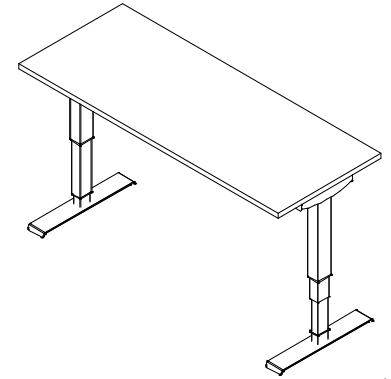

TYP1 – LIST: $1,268.00

TYP2 – LIST: $1,294.00

TYP3 – LIST: $1,310.00

TYP4 – LIST: $1,322.00

TYP5 – LIST: $1,344.00

TYP6 – LIST: $1,359.00