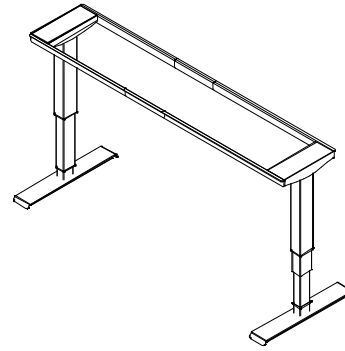

ET123 – LIST: $1,090.00

ET123 – LIST: $1,090.00

ET123 – LIST: $1,090.00

ET123 – LIST: $1,090.00

ET123 – LIST: $1,090.00

ET123 – LIST: $1,090.00