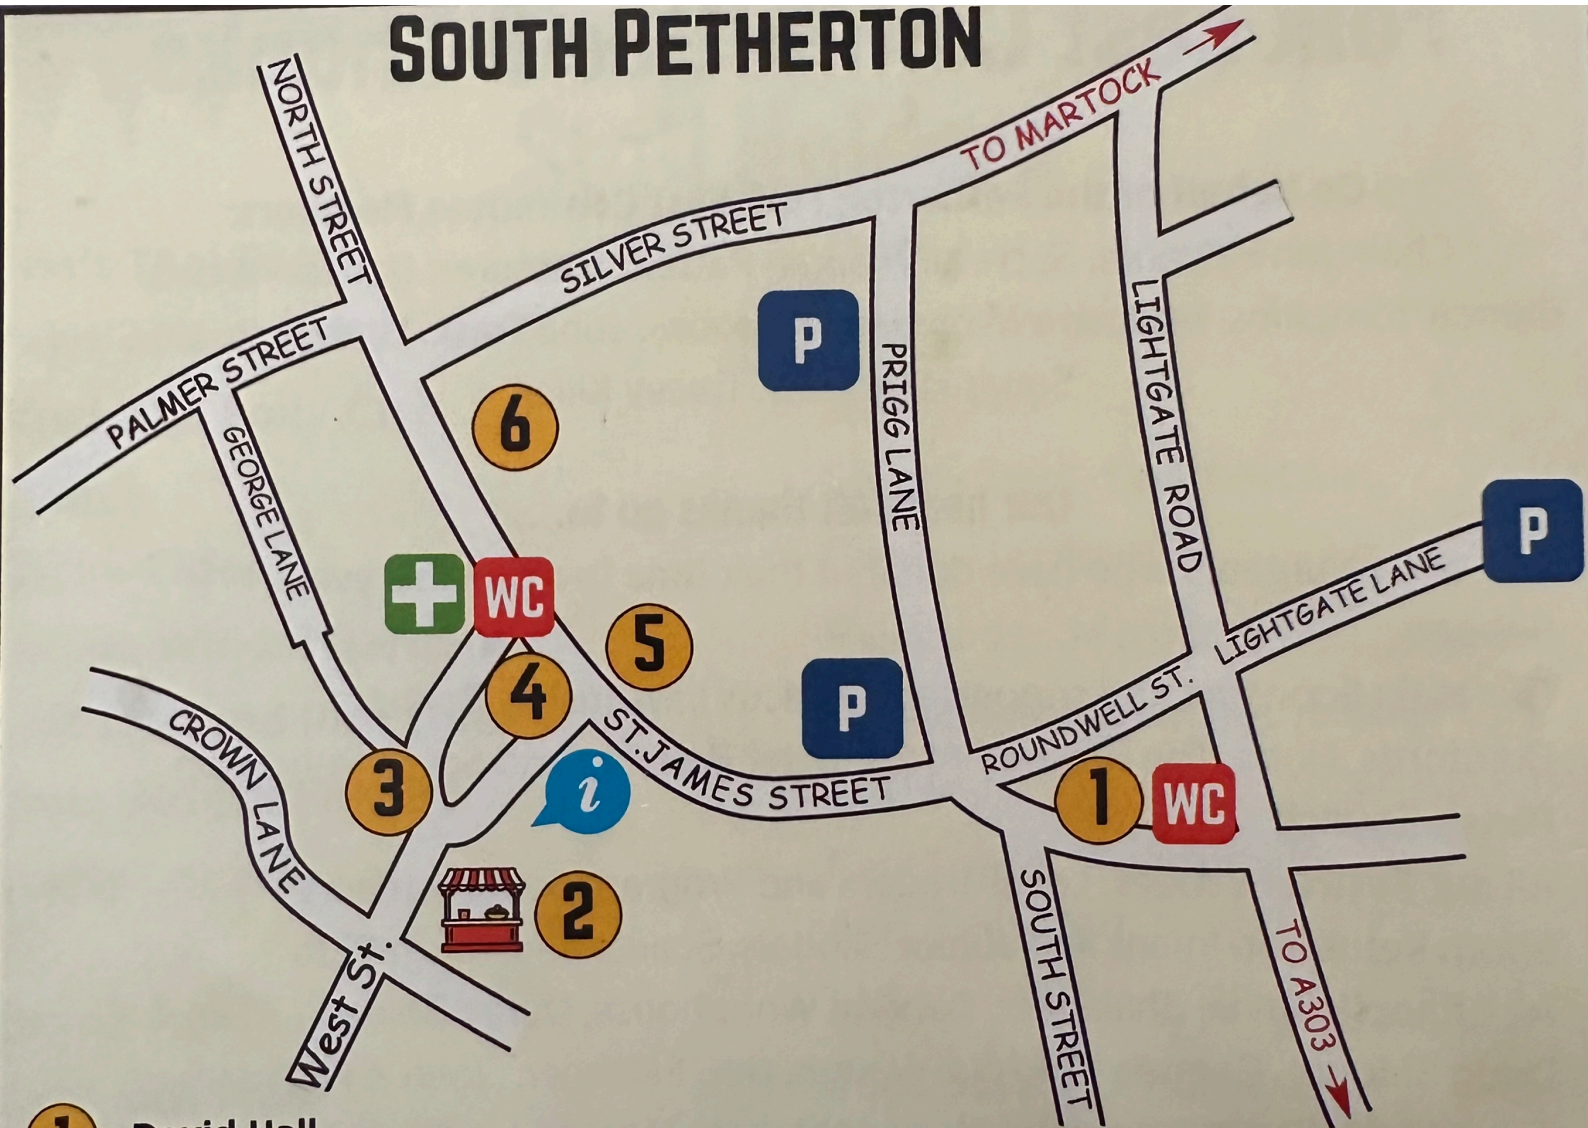

# SOUTH PETHERTON

- 1** David Hall
- 2** St Peter & St Paul's Church
- 3** Market Square
- 4** Blake Hall & Social Club
- 5** Brewers Arms
- 6** Holm Restaurant

First Aid Post - The Blake Hall (4)

Toilets - David Hall (1) The Blake Hall (4)

Please do not park in the streets around the event, drop off and pickup is fine. NB. On Street parking restrictions apply.