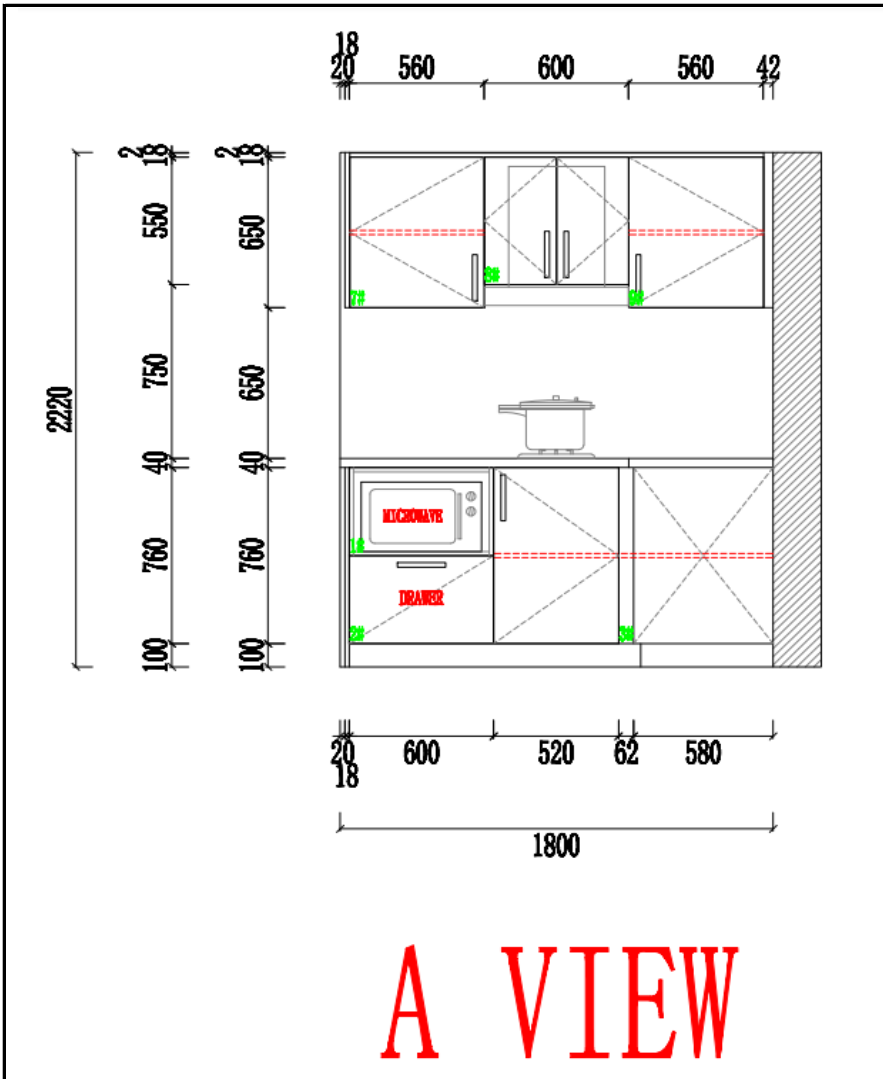

Item No.	Pictures
AG230214	<p>The drawing shows a mobile unit with the following dimensions and features:</p> <ul style="list-style-type: none"> <li><b>Overall Dimensions:</b> <ul style="list-style-type: none"> <li>Width: 2400</li> <li>Height: 1800</li> </ul> </li> <li><b>Internal Dimensions (Top):</b> <ul style="list-style-type: none"> <li>370 (left section)</li> <li>2030 (main body)</li> </ul> </li> <li><b>Internal Dimensions (Bottom):</b> <ul style="list-style-type: none"> <li>580 (left section)</li> <li>60 (gap)</li> <li>600 (main body)</li> <li>450 (right section)</li> <li>18 (gap)</li> <li>654 (main body)</li> <li>20 (right section)</li> </ul> </li> <li><b>Internal Dimensions (Left Side):</b> <ul style="list-style-type: none"> <li>1800 (total height)</li> <li>18 (top gap)</li> <li>560 (top section)</li> <li>42 (top gap)</li> <li>600 (middle section)</li> <li>60 (middle gap)</li> <li>580 (bottom section)</li> <li>62 (bottom gap)</li> <li>600 (bottom section)</li> <li>18 (bottom gap)</li> </ul> </li> <li><b>Internal Dimensions (Right Side):</b> <ul style="list-style-type: none"> <li>20 (top gap)</li> <li>560 (middle section)</li> <li>600 (bottom section)</li> </ul> </li> <li><b>Internal Dimensions (Bottom Section):</b> <ul style="list-style-type: none"> <li>370 (width)</li> <li>580 (width)</li> <li>20 (width)</li> <li>600 (width)</li> </ul> </li> <li><b>Callouts:</b> <ul style="list-style-type: none"> <li>Red arrow 'A' pointing to a control panel on the left side.</li> <li>Red arrow 'B' pointing to a control panel on the right side.</li> </ul> </li> </ul>
<b>TOTAL</b>	