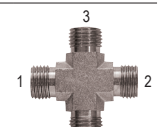

N9072-xx-xx

Male BSPP⁽¹⁾ x Female
BSPP Swivel Tee^(2,3)

N9095-xx-xx

Male JIC^(1,2) x Male Metric
Port Branch Tee⁽³⁾

N9169-xx-xx

Female BSPP x Female
BSPP Swivel 90° Bend

N9075-xx-xx

Male BSPP Cross^(1,2,3,4)