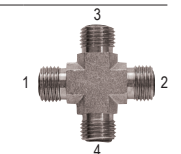

Male ORFS Cross^(1,2,3,4)

NFF2650-xx