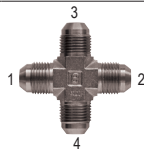

N6503-xx-xx
Some sizes available in stainless (suffix SS).

Male NPT^(1,2) x Male JIC Branch Tee⁽³⁾

N2610-xx-xx

Male NPT x Male NPT Bulkhead

N2708-xx-xx

Male JIC x Female JIC Swivel

N6504-xx-xx
Some sizes available in stainless (suffix SS).

Male JIC⁽¹⁾ x NPT Run Tee^(2,3)

N2611-xx-xx

Male JIC x Male ORB Bulkhead

N2711-xx-xx

Male NPT x Female JIC Swivel

N6505-xx-xx
Some sizes available in stainless (suffix SS).

Male JIC Cross^(1,2,3,4)

N2650-xx
Some sizes available in stainless (suffix SS).

Male JIC x Male ORB

N6400-xx-xx
Some sizes available in stainless (suffix SS).

Male NPT x Female JIC Swivel

N6505-xx-xx
Some sizes available in stainless (suffix SS).

Male JIC^(1,2,3) x Male NPT Cross⁽⁴⁾

N2651-xx-xx