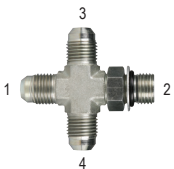

Male JIC^(1,3,4) x Male ORB
Cross⁽²⁾

N6850-xx-xx