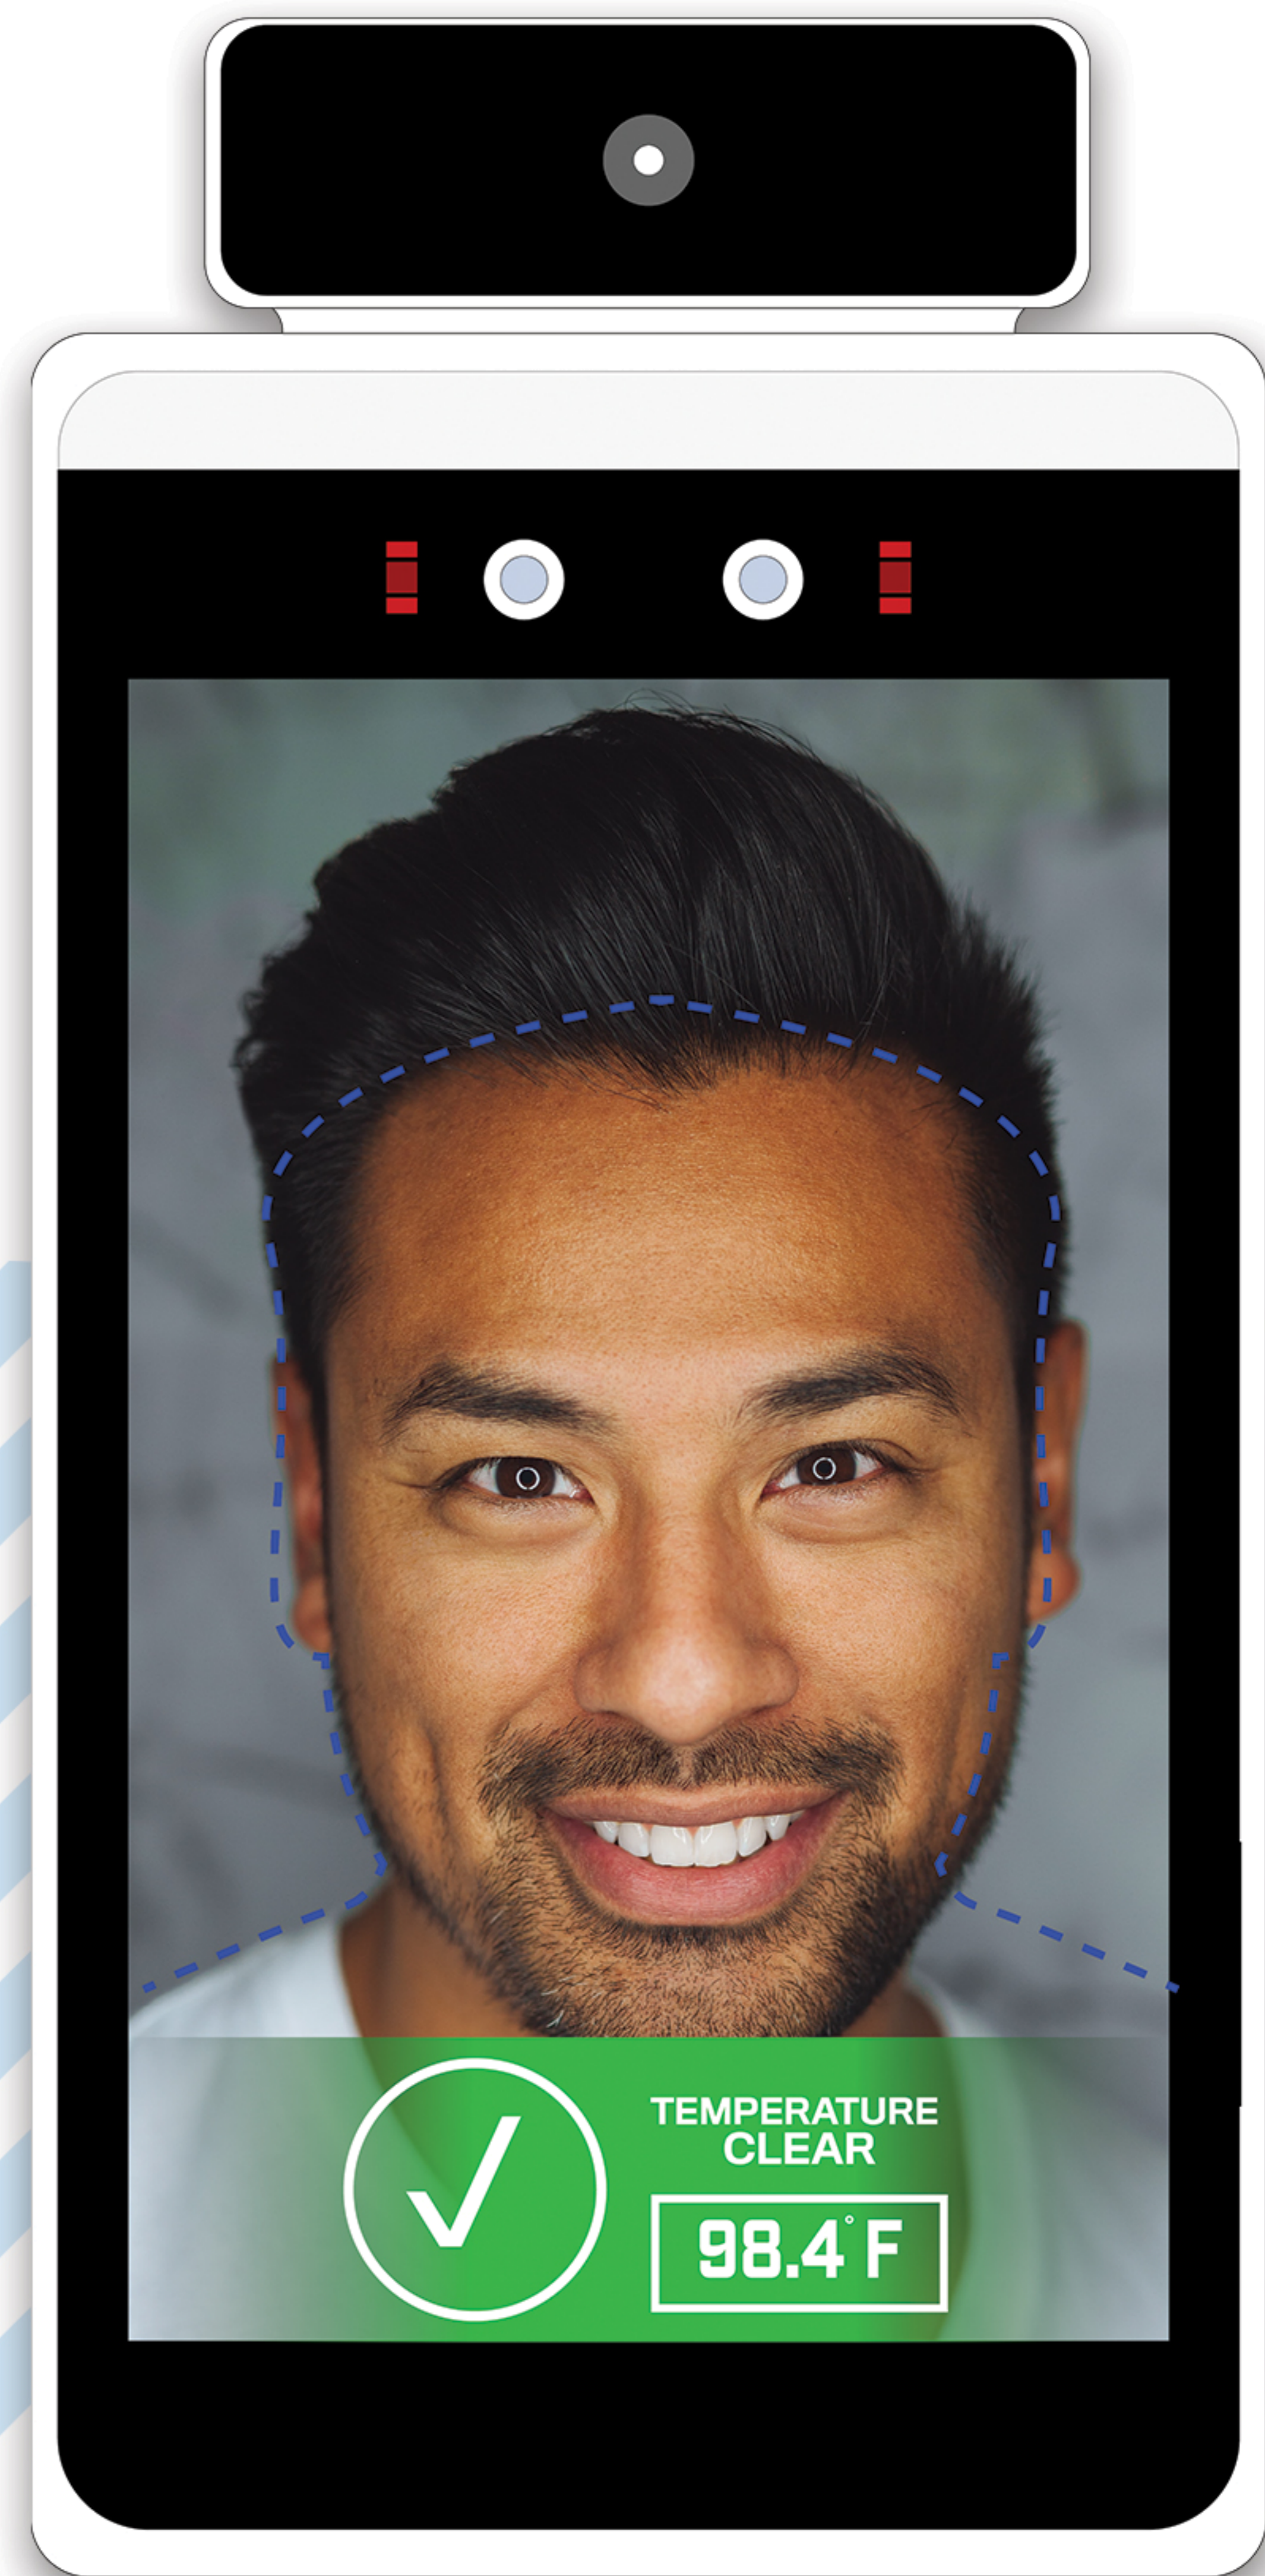

Covid Screening Kiosk

Your First Level of Defense

Touchless body temperature detection with optional face-wearing-mask and facial detection for access controlled areas.

Open Your Business Responsibly & Help Prevent Threats of a Second Wave

HELP PROTECT YOUR ENVIRONMENT FROM EXPOSURE TO INFECTED INDIVIDUALS WITHIN SECONDS

FIGHT THE SPREAD OF COVID19

- + Non-contact, fully automated kiosk
- + Reads temperature in > 2 seconds up to 3 ft. away
- + Set your own acceptable temperature thresholds
- + Perfect for hospitals, restaurants, offices, residential buildings, retail and more!
- + Optional facial detection for access controlled doors, gates, turnstiles, etc.