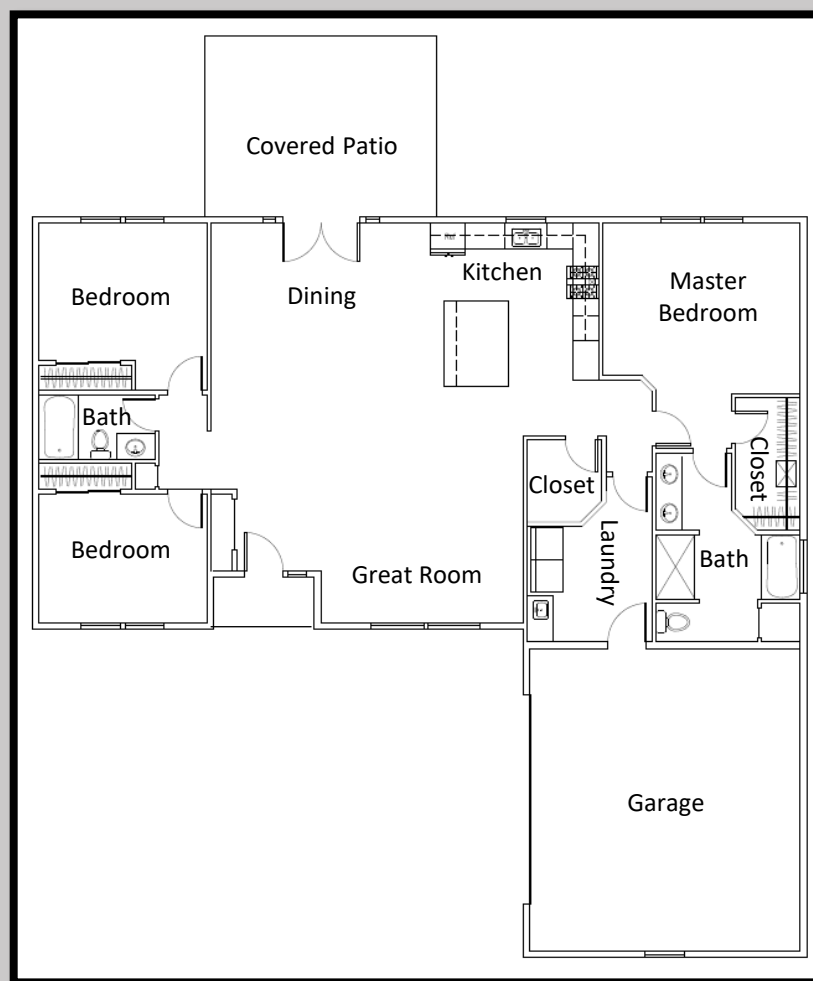

THE WASHINGTON SELECTION
PLAN 1910
SINGLE STORY WITH ATTACHED GARAGE
3 BED – 2 BATH

For more information contact our office
253.355.6286

office@bellancahomes.com