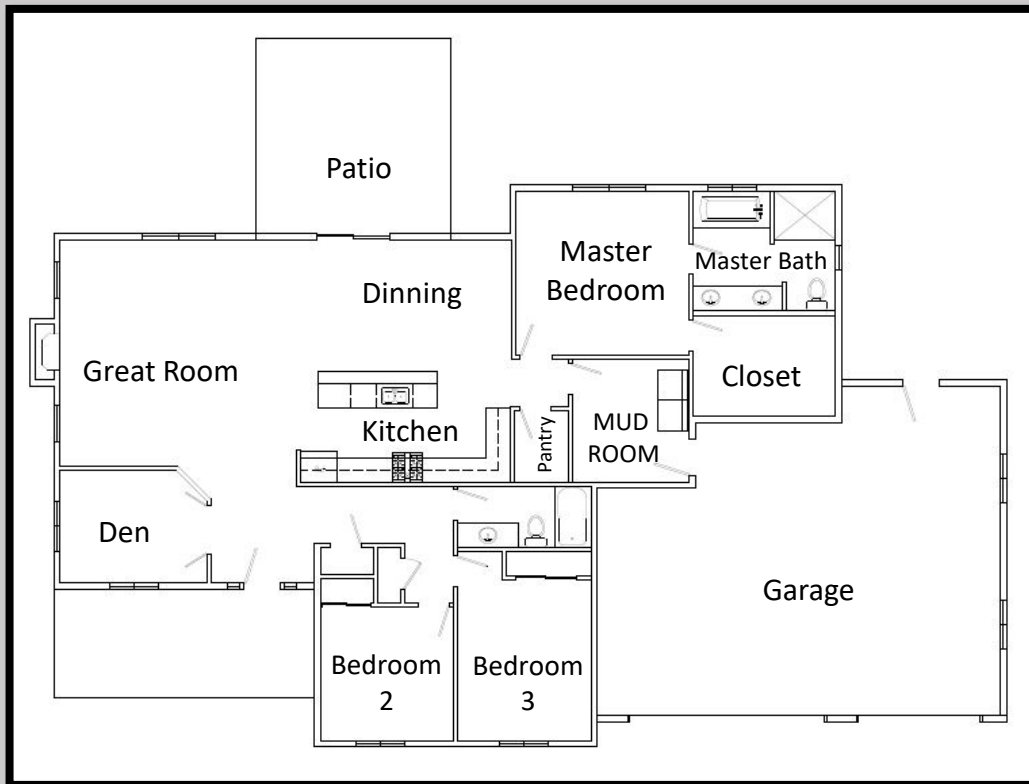

**THE WASHINGTON SELECTION**  
PLAN 2056  
SINGLE STORY W/ DEN & ATTACHED GARAGE  
3 BED – 2 BATH

For more information contact our office  
253.355.6286  
office@bellanahomes.com