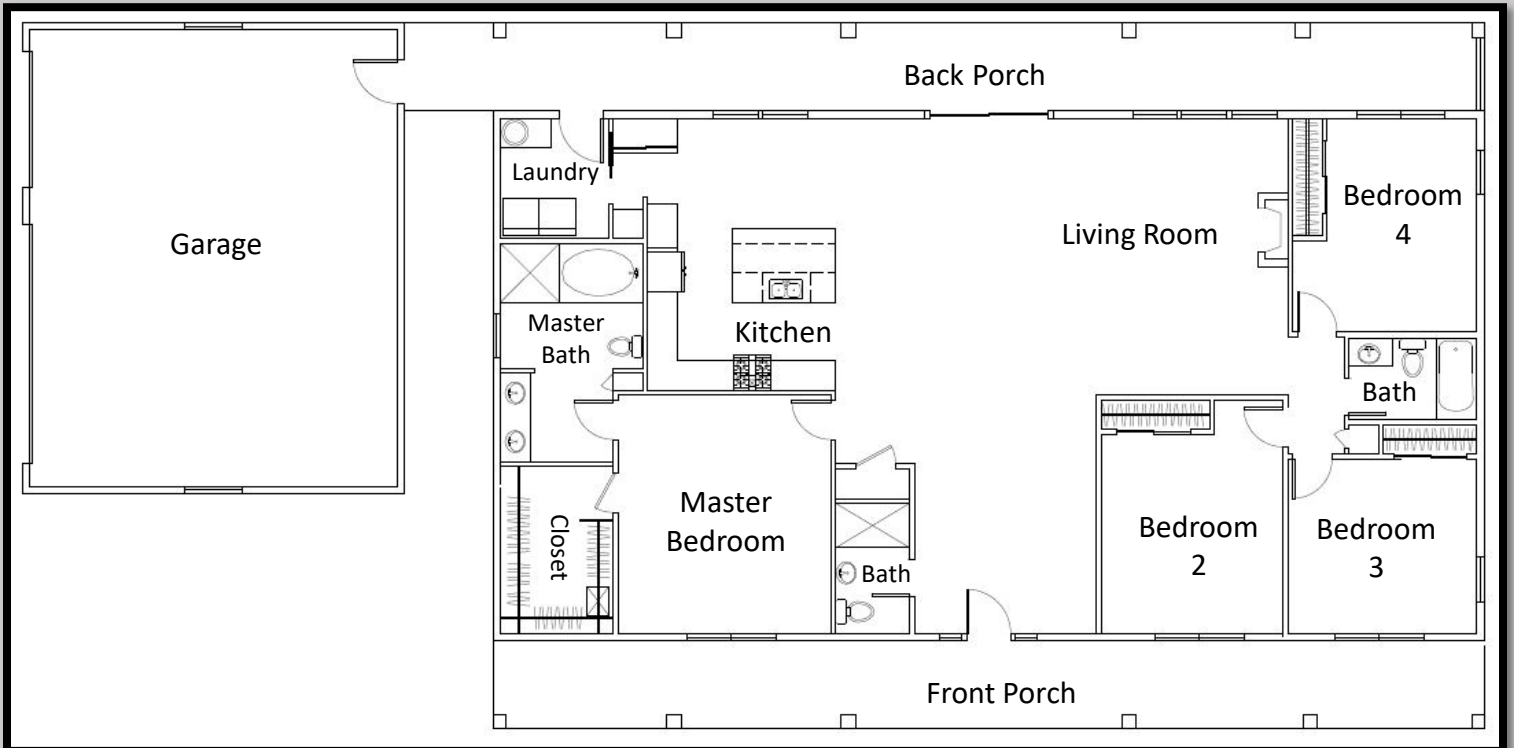

THE WASHINGTON SELECTION

PLAN 2424A

SINGLE STORY – COVERED FRONT PORCH & BACK PORCH

4 BED – 2 $\frac{3}{4}$ BATH

For more information contact our office
509.656.6316 | 208.273.5510
office@bellancahomes.com