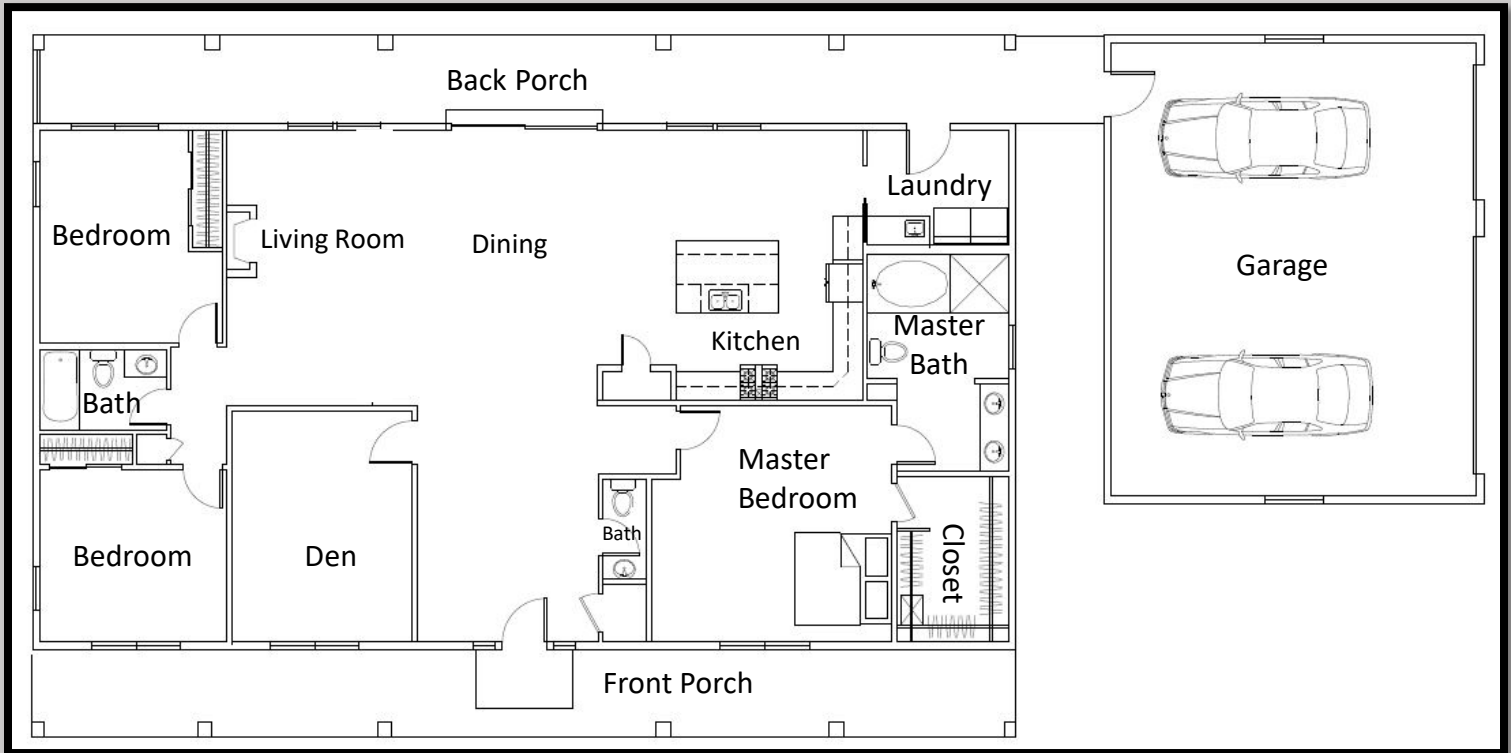

THE WASHINGTON SELECTION

PLAN 2424B

SINGLE STORY – COVERED FRONT PORCH & BACK PORCH
3 BED – 2½ BATH – DEN

For more information contact our office
509.656.6316 | 208.273.5510
office@bellancahomes.com