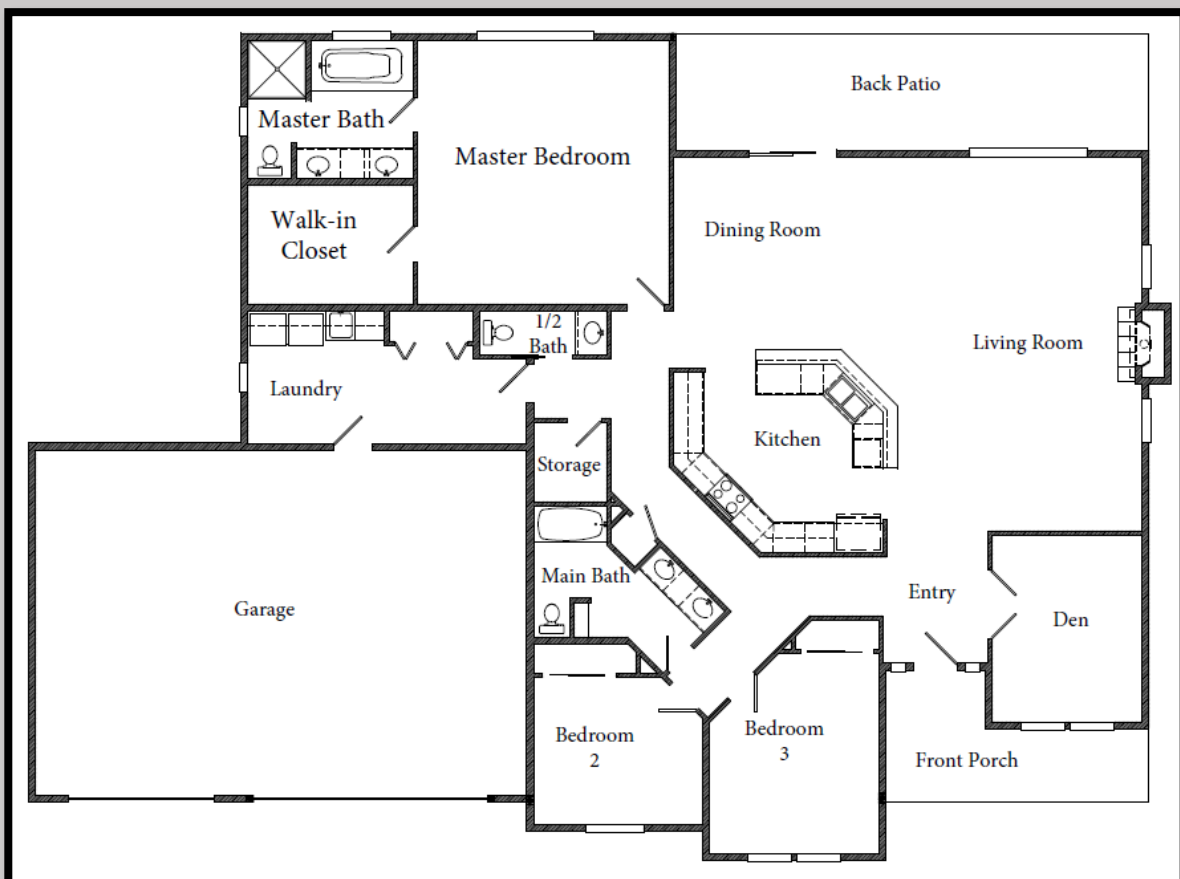

THE 2485 PLAN

2485 SQFT SINGLE STORY W/ ATTACHED GAGRAGE
3 BED - 2 & 1/2 BATH W/ DEN
COVERED BACK PATIO & FRONT PORCH

For more information contact our office
425.988.4322 | 208.273.5510
office@bellancahomes.com