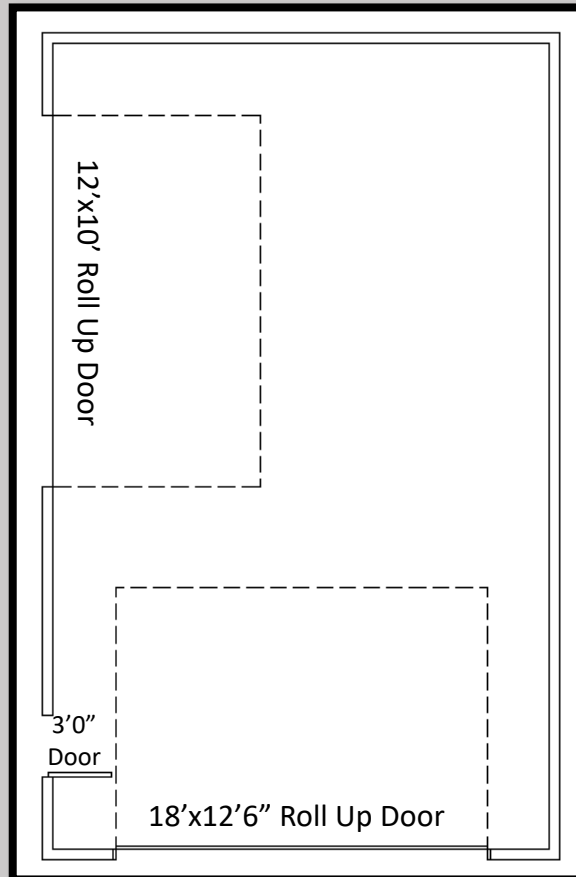

THE 2540 SHOP PLAN

1000 SQFT FULLY CUSTOMIZABLE SHOP
THIS SHOP FEATURES A FRONT & A SIDE ROLL UP DOOR
AND A SINGLE MAN DOOR

WHAT CAN BE CUSTOMIZED:

PAINT COLORS, SIDING TYPE, DOOR SIZES & STYLES, ADDING STORAGE/GAME ROOMS/BATHROOMS