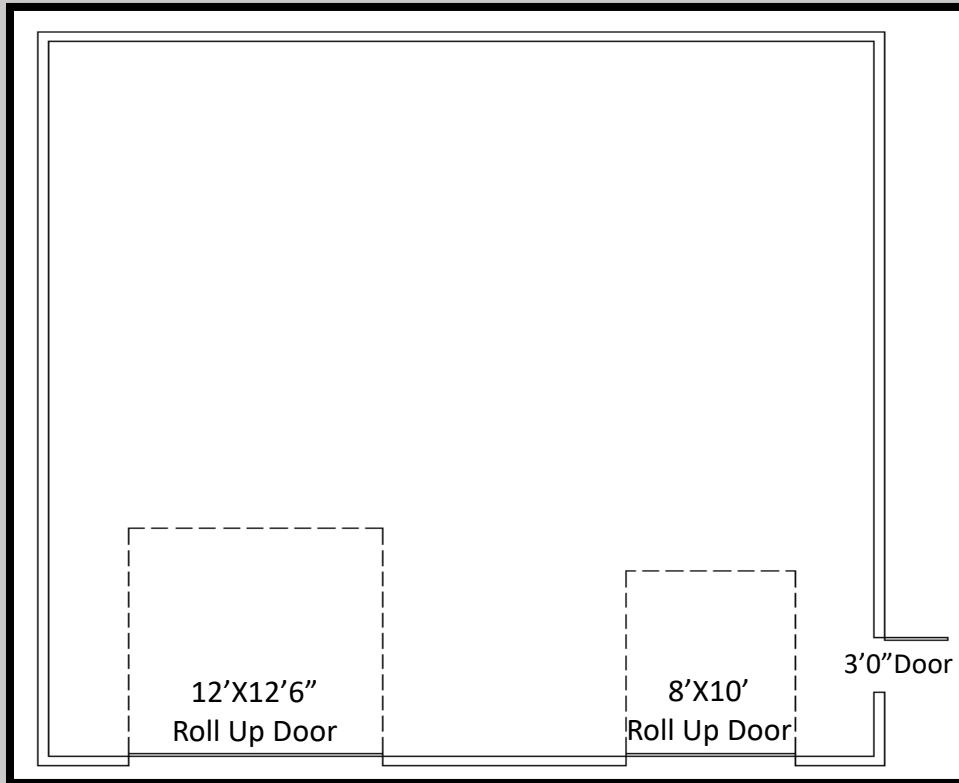

THE 4040 SHOP PLAN

1600 SQFT FULLY CUSTOMIZABLE SHOP
THIS SHOP FEATURES 2 ROLL UP DOORS & A SINGLE MAN DOOR

WHAT CAN BE CUSTOMIZED:

PAINT COLORS, SIDING TYPE, DOOR SIZES & STYLES, ADDING STORAGE/GAME ROOMS/BATHROOMS