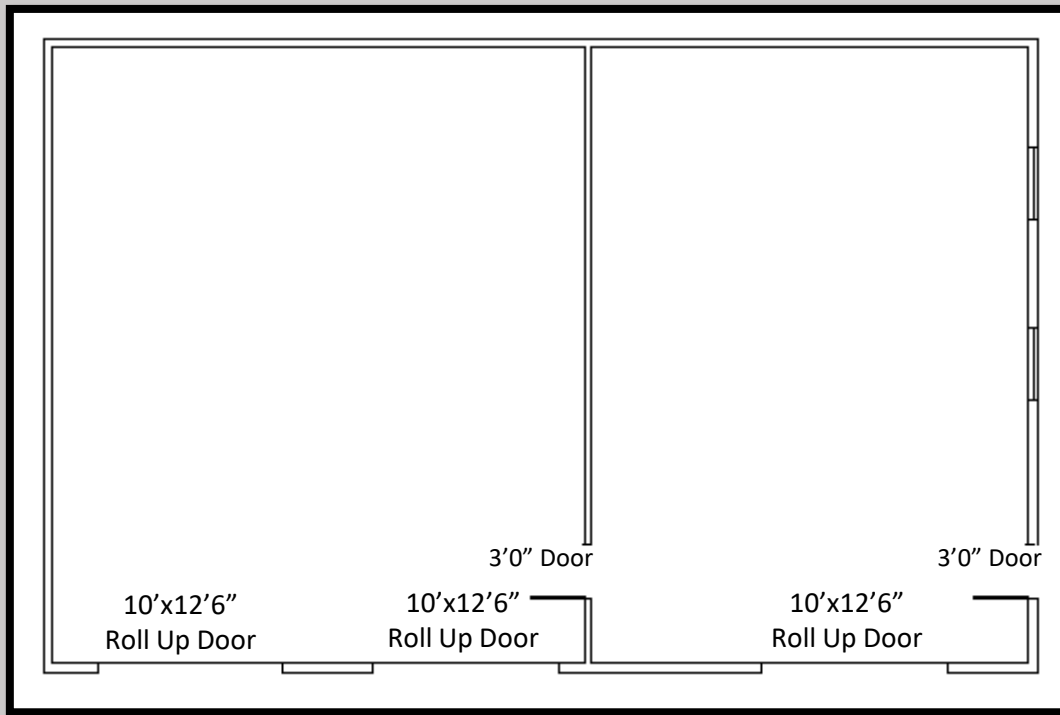

THE 5535 SHOP PLAN

1925 SQFT FULLY CUSTOMIZABLE SHOP

THIS SHOP FEATURES 3 ROLL UP DOORS, 2 SIDE WINDOWS, & ENCLOSED GAME ROOM

WHAT CAN BE CUSTOMIZED:

PAINT COLORS, SIDING TYPE, DOOR SIZES & STYLES, ADDING STORAGE/GAME ROOMS/BATHROOMS