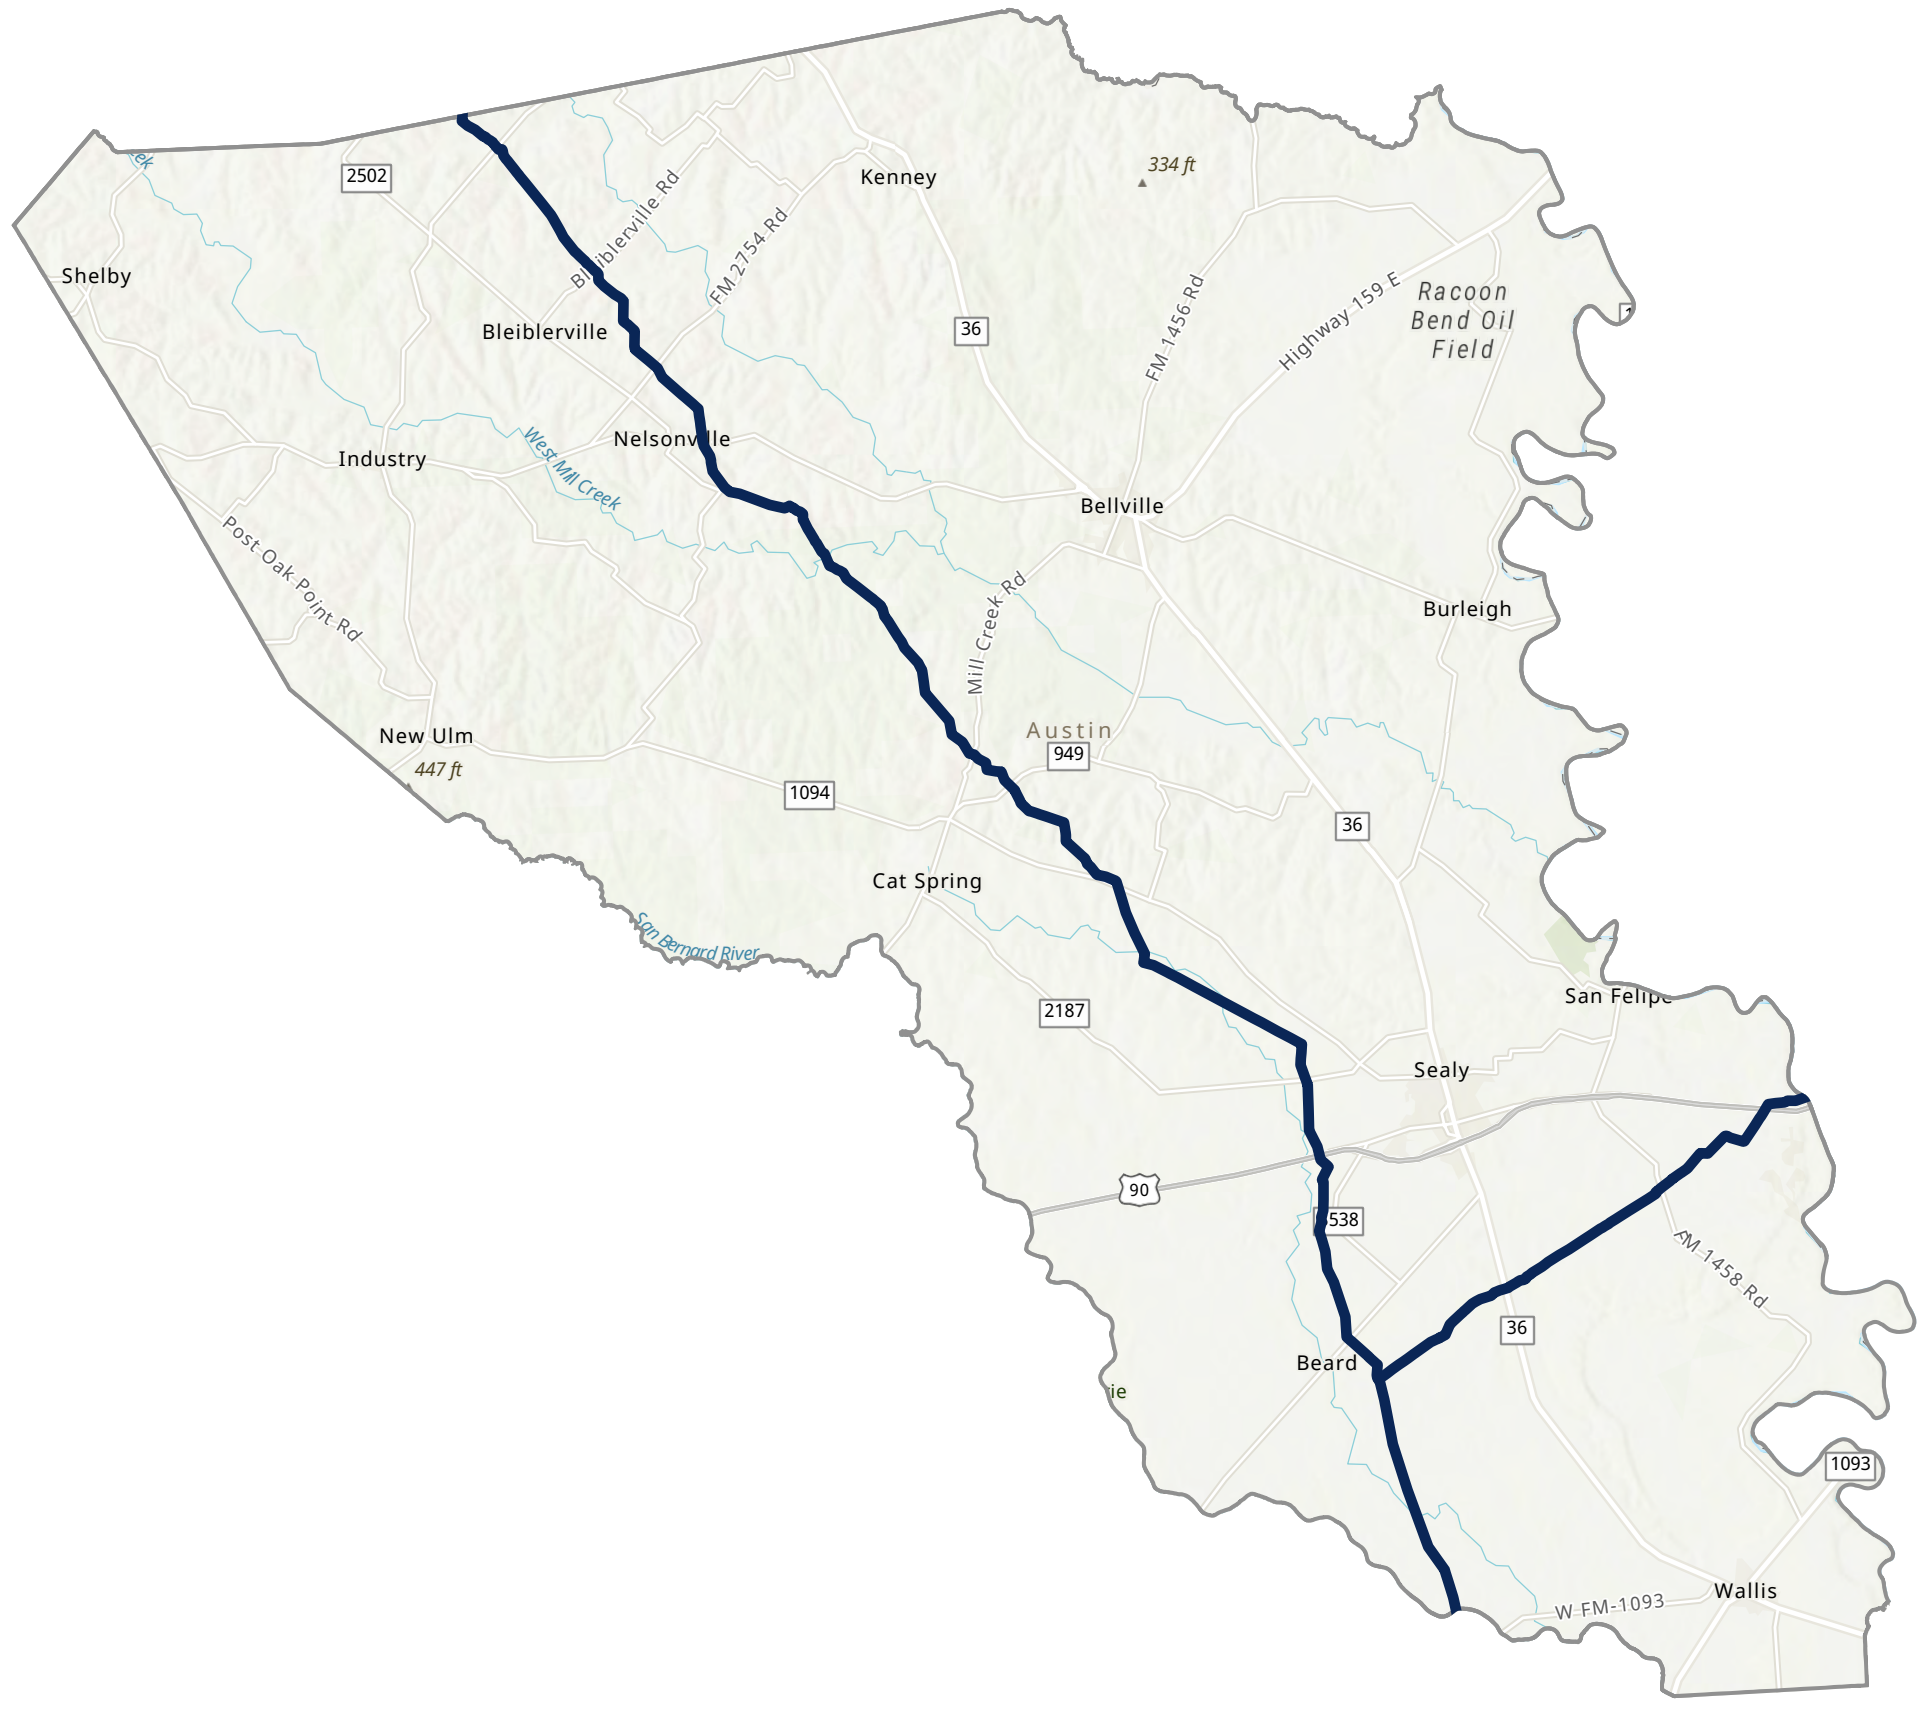

AUSTIN COUNTY

Legend

— Matterhorn Express Pipeline