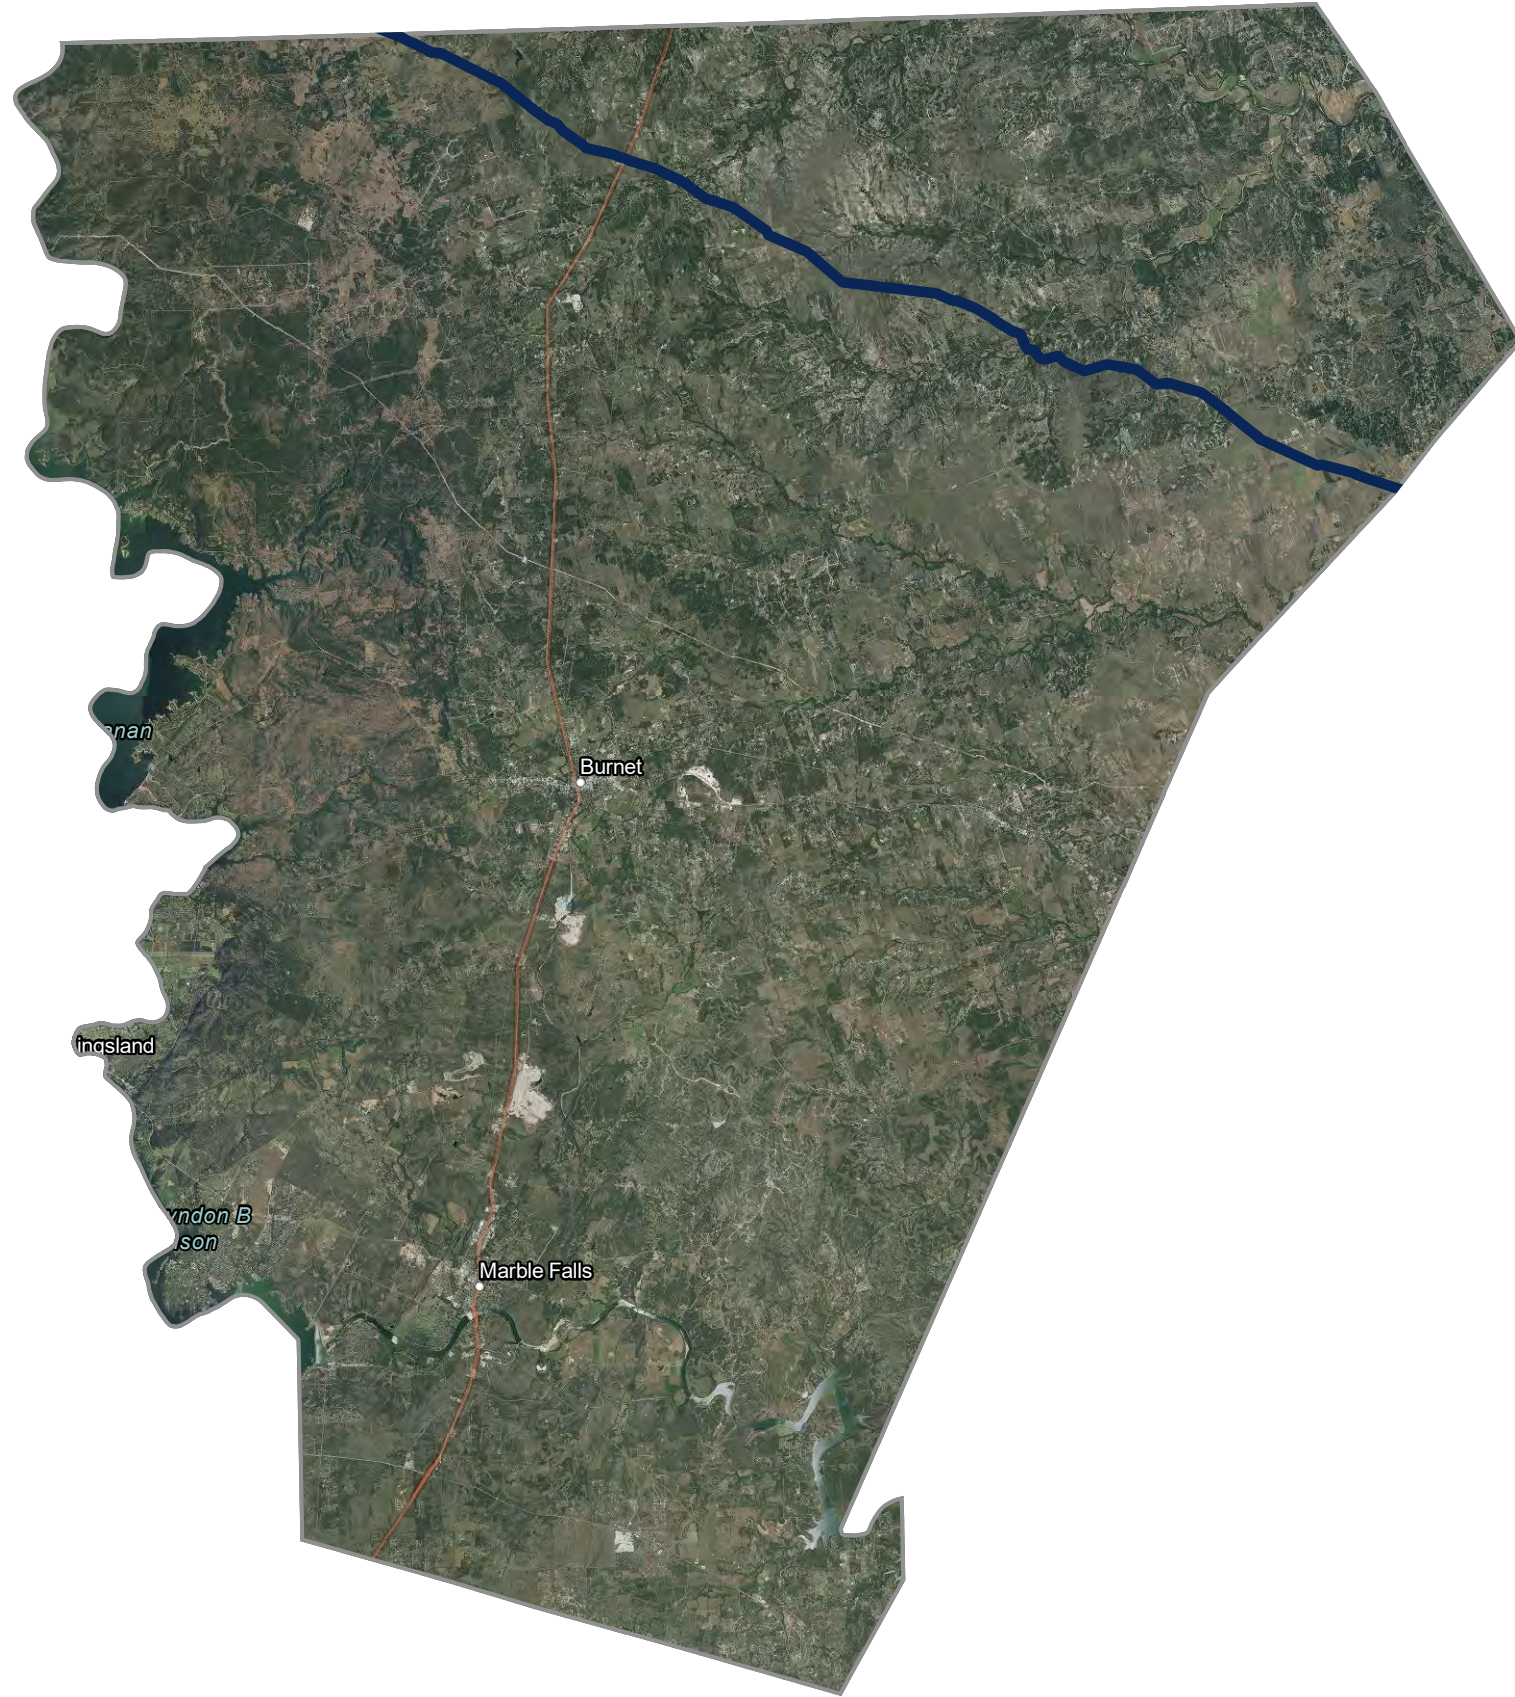

BURNET COUNTY

Legend

— Matterhorn Express Pipeline