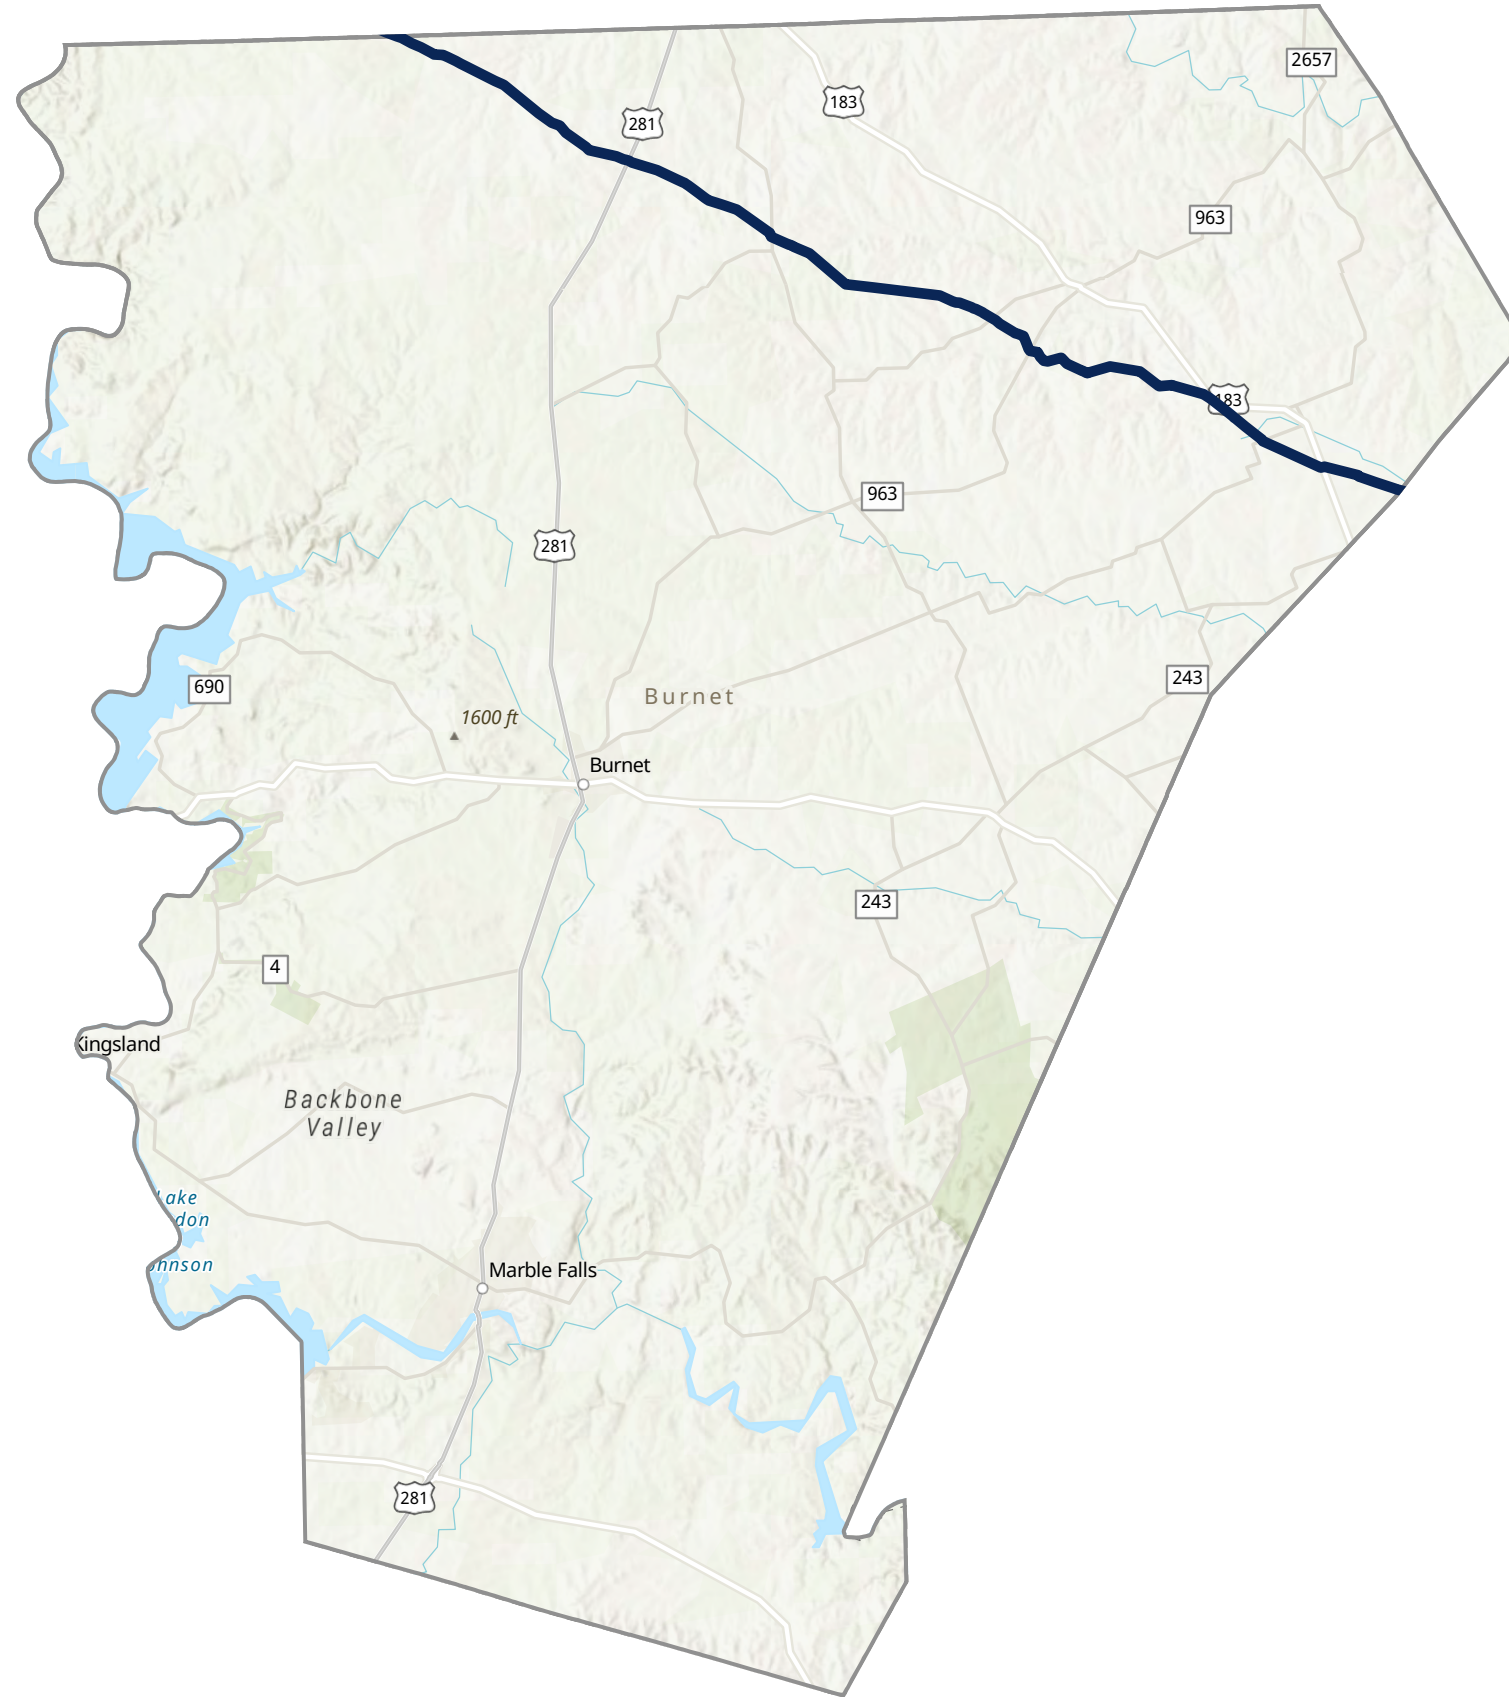

# BURNET COUNTY

**Legend**

— Matterhorn Express Pipeline