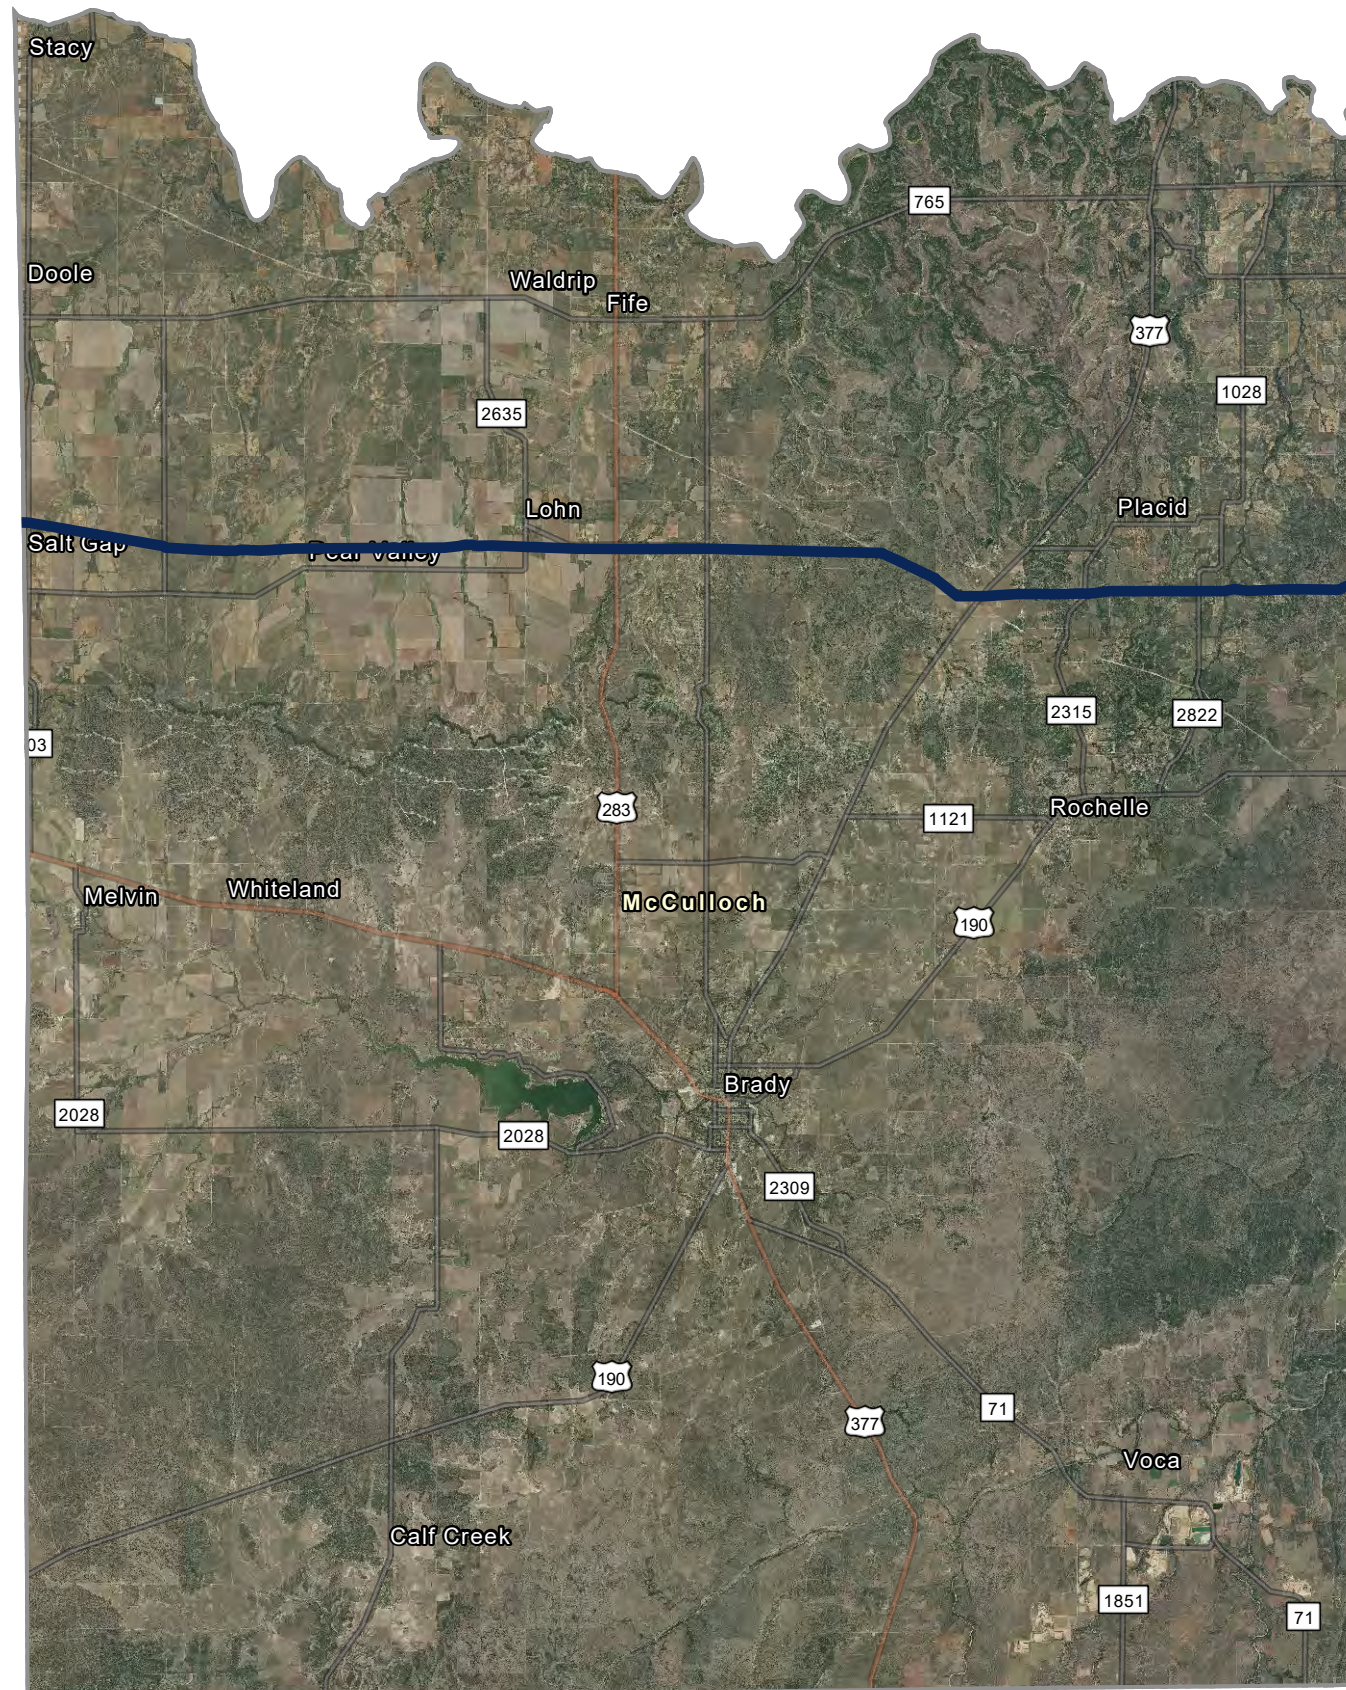

# MCCULLOCH COUNTY

**Legend**

— Matterhorn Express Pipeline