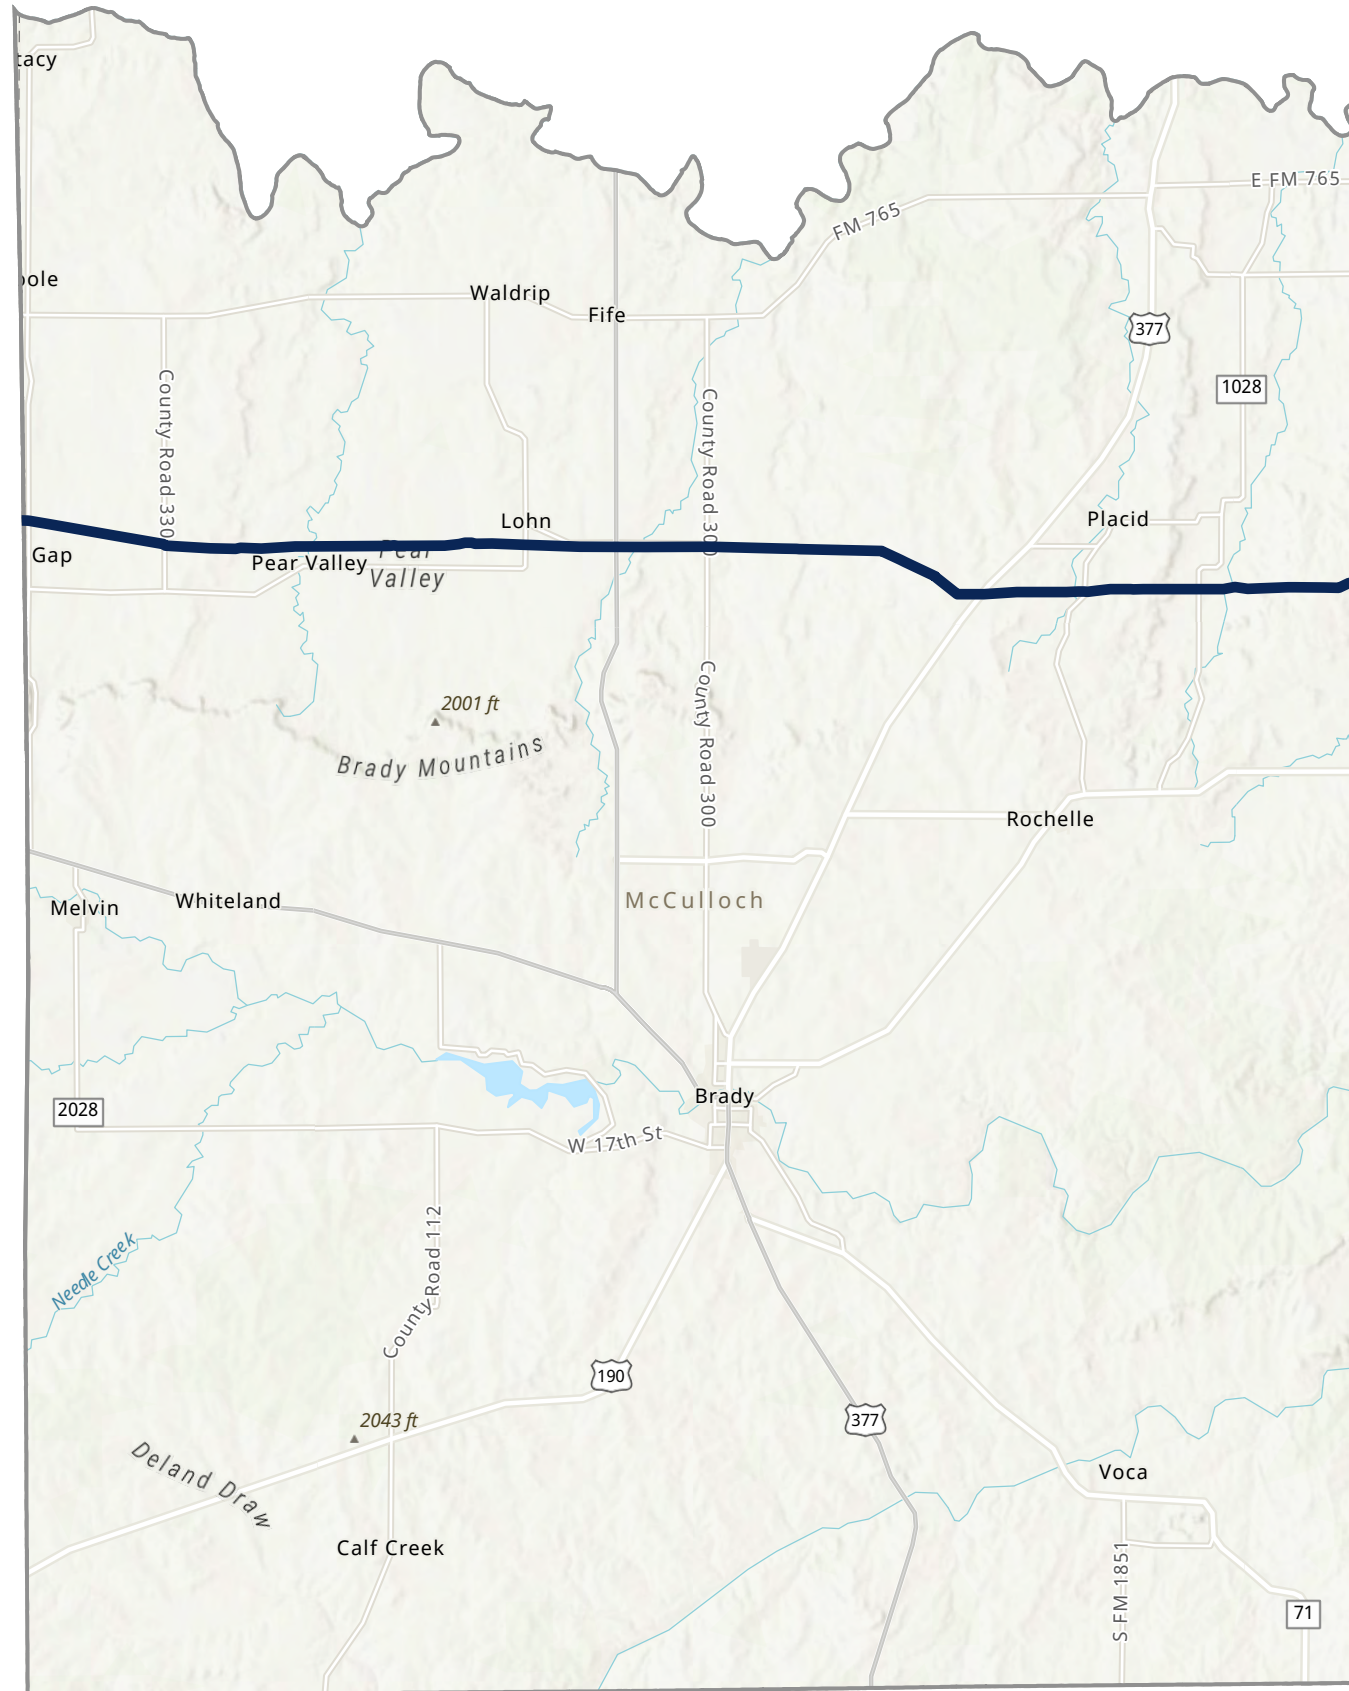

MCCULLOCH COUNTY

Legend

— Matterhorn Express Pipeline