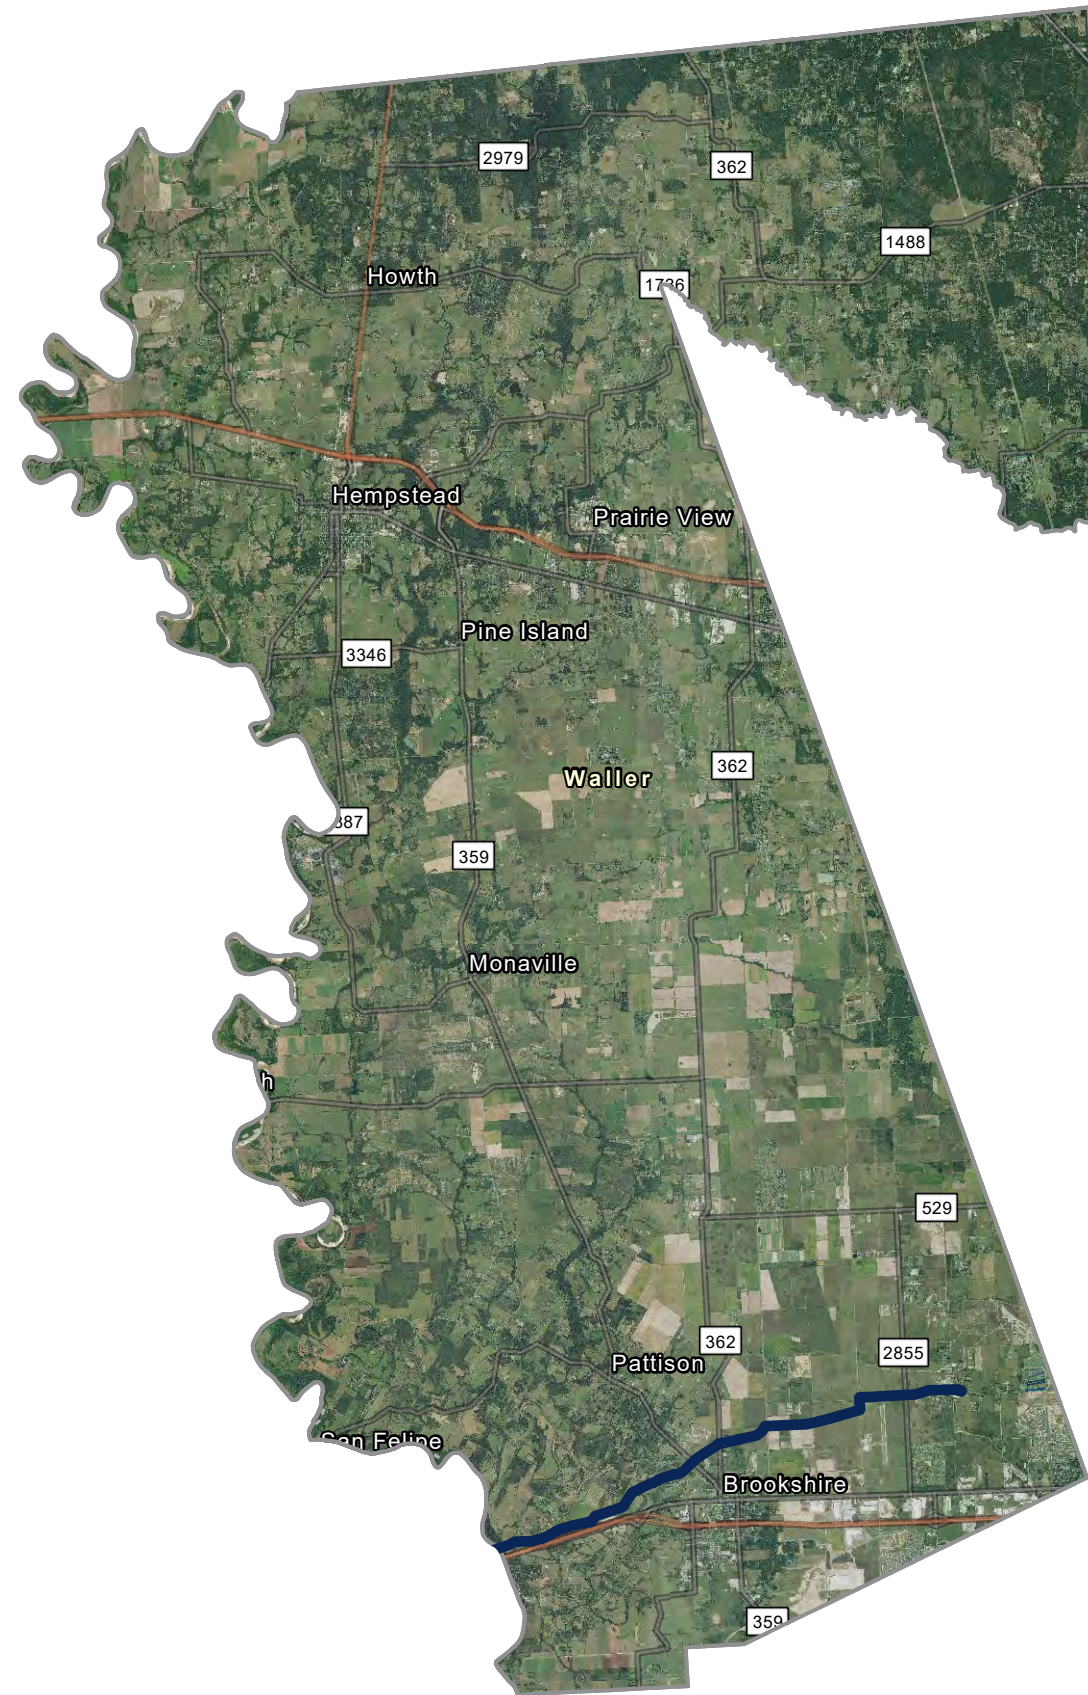

WALLER COUNTY

Legend

— Matterhorn Express Pipeline