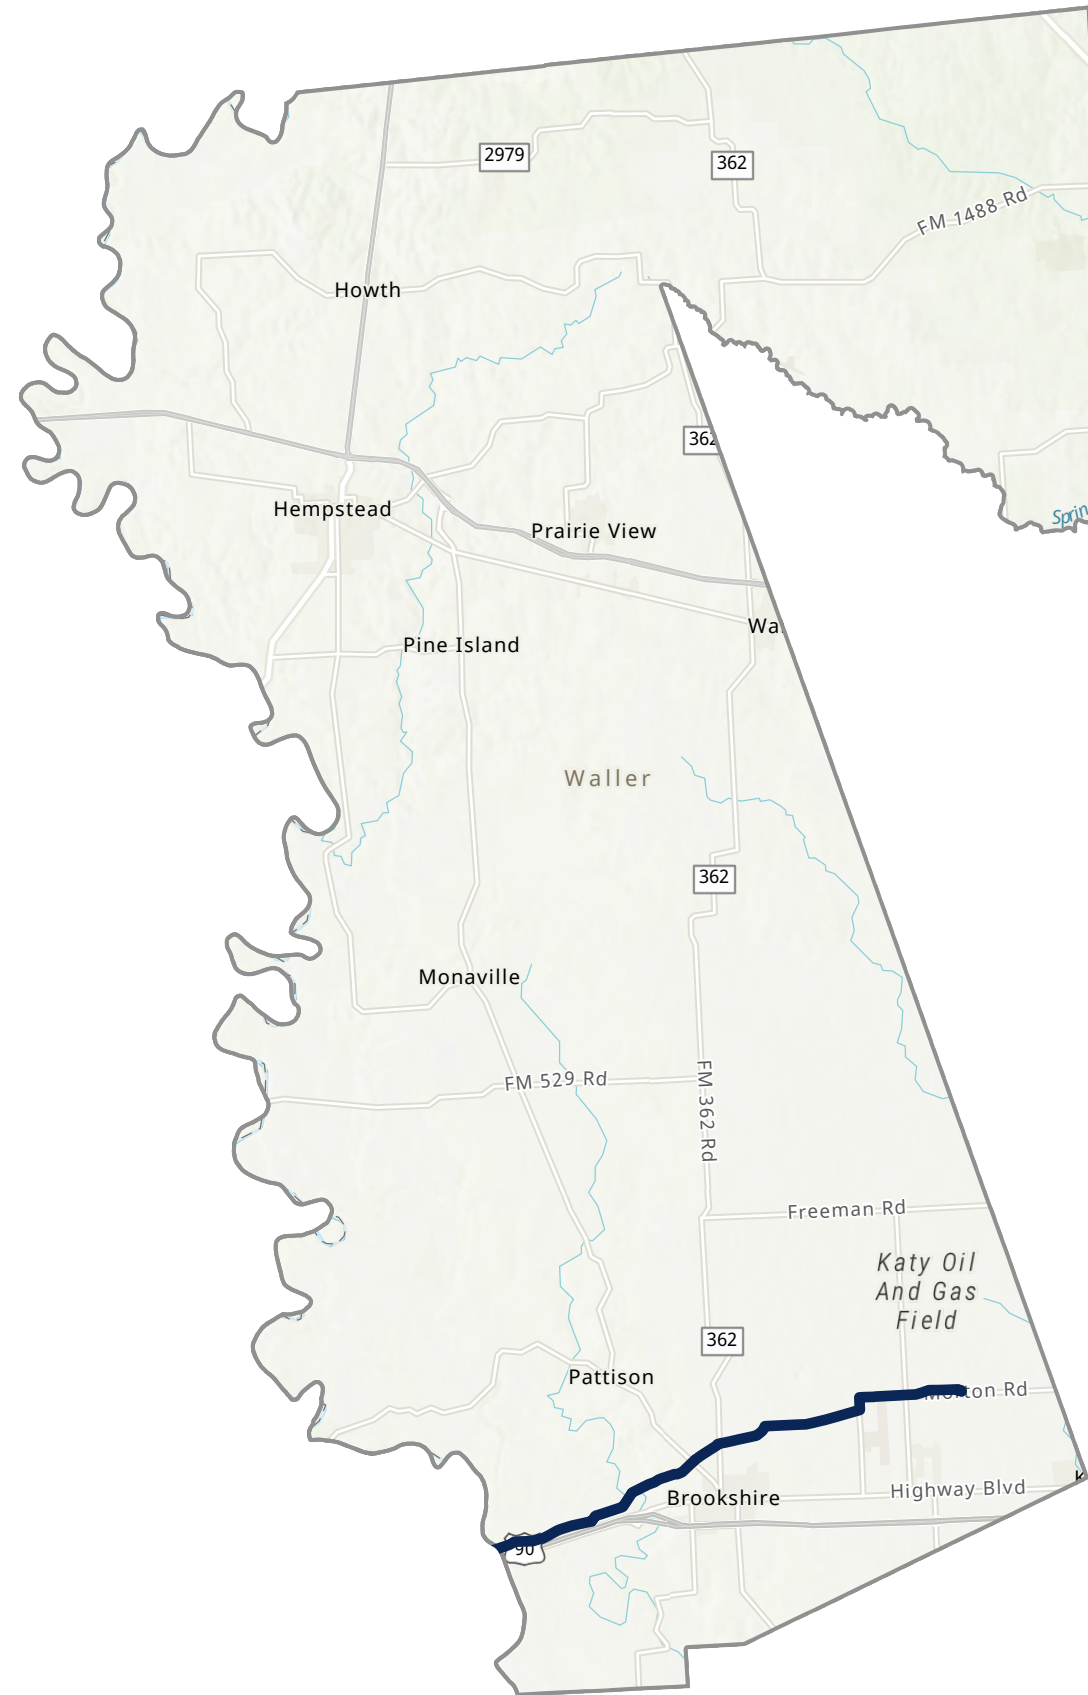

WALLER COUNTY

Legend

 Matterhorn Express Pipeline