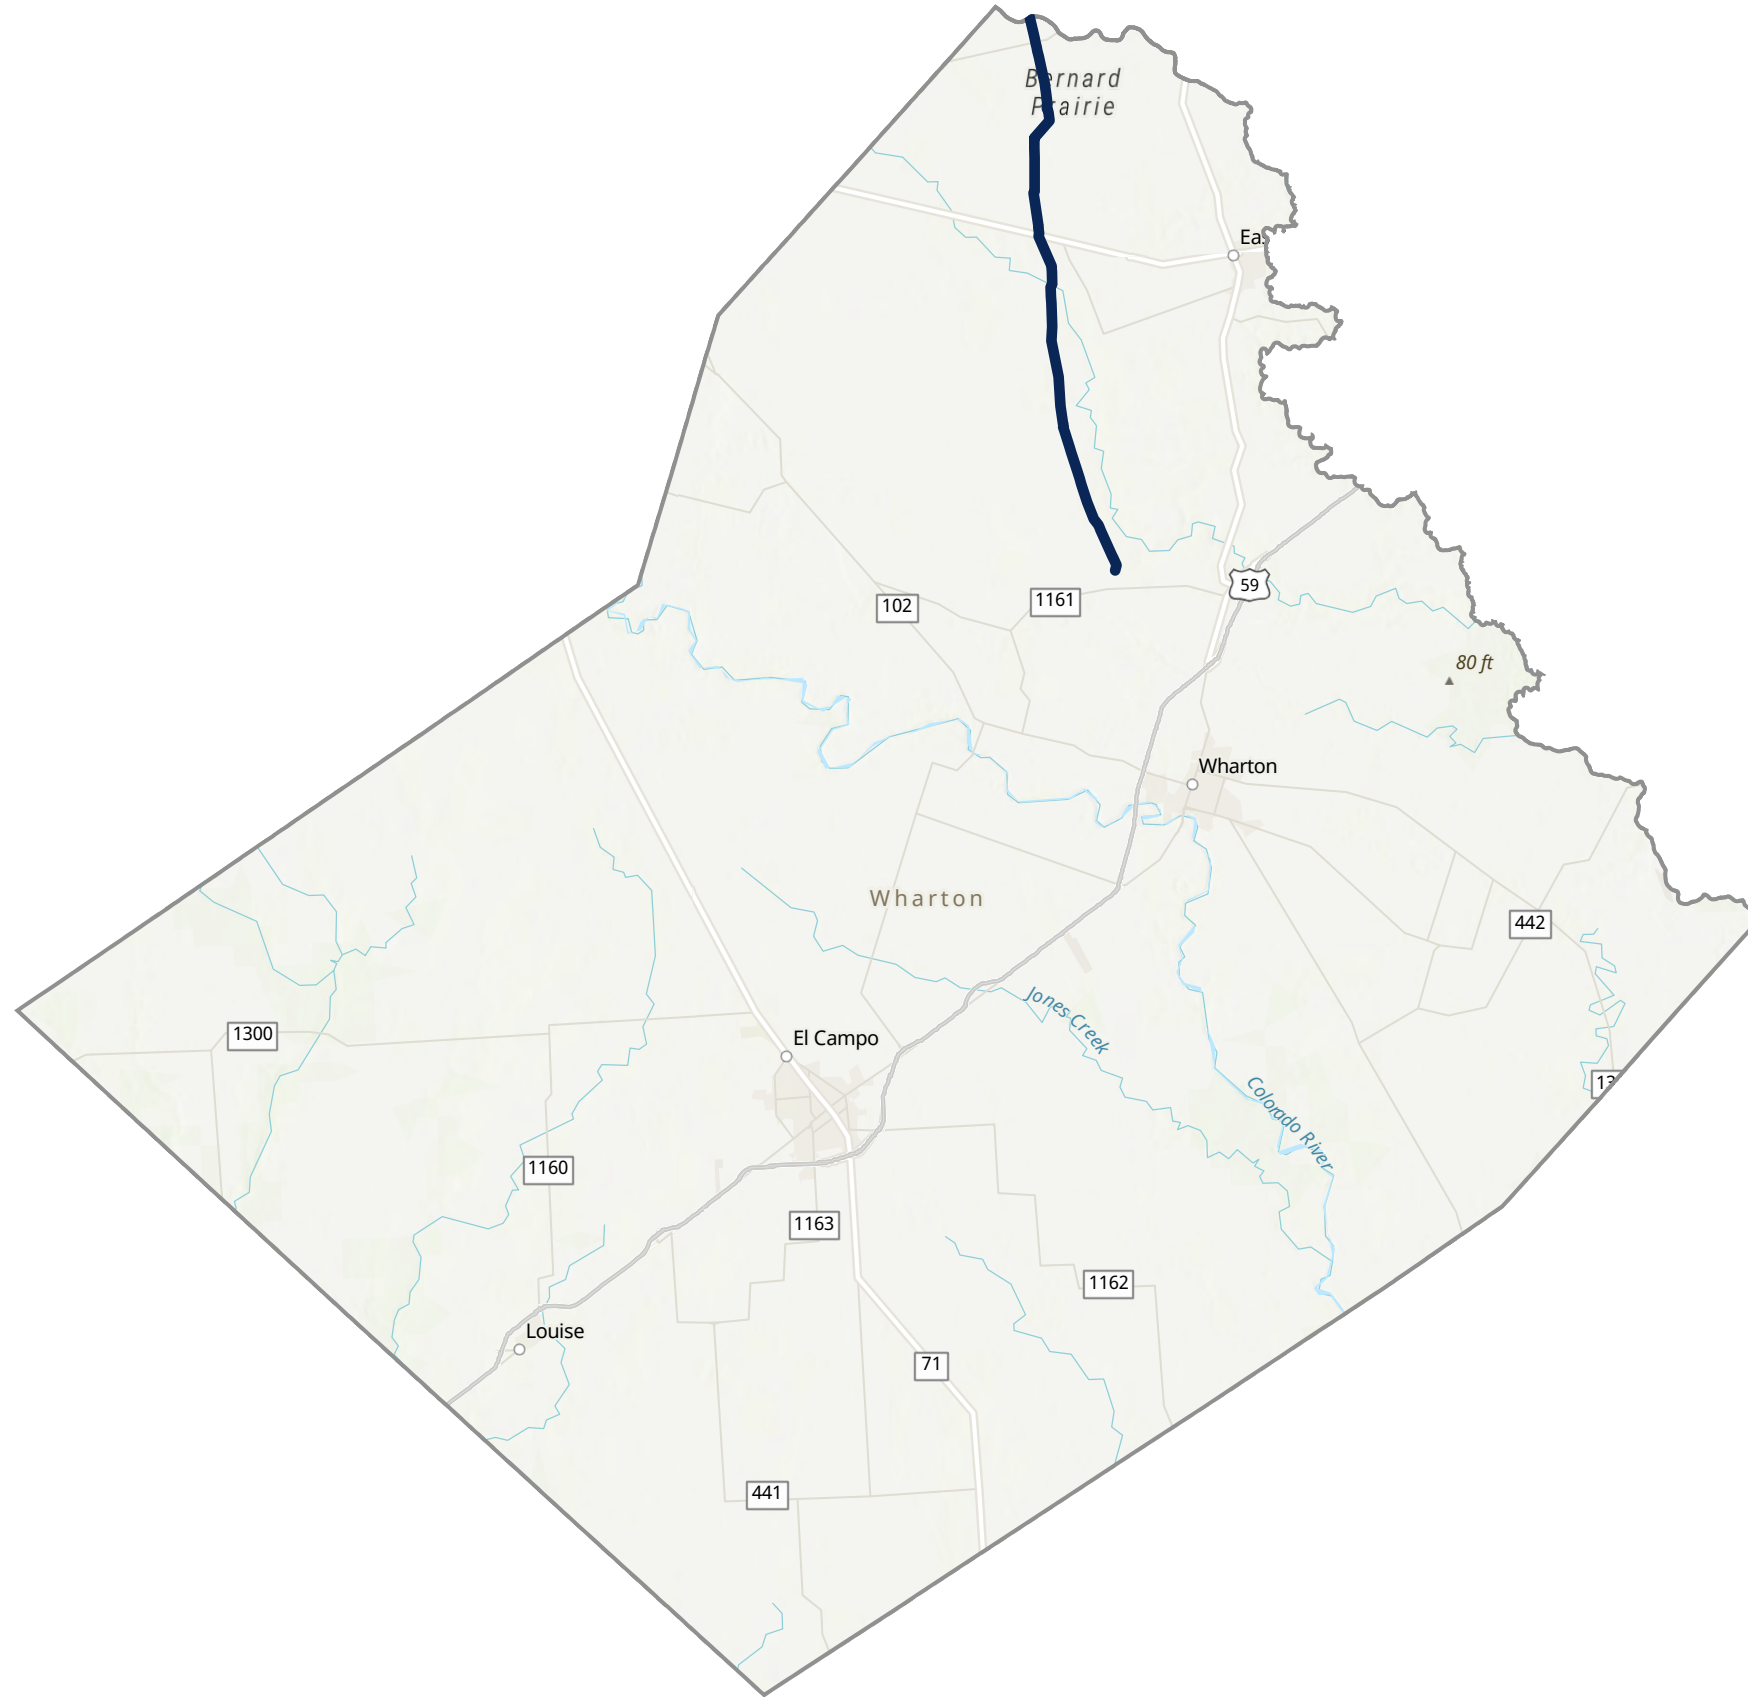

WHARTON COUNTY

Legend

— Matterhorn Express Pipeline