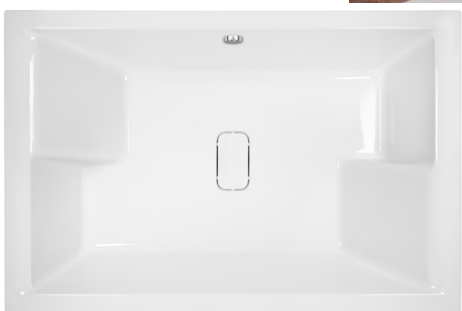

TrojanCast Reinforced

1800 x 1200 x 400mm AB0804T £2017.00